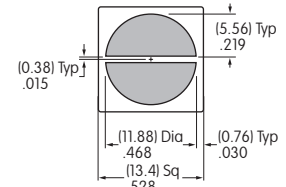

AT3074 Sculptured Cap Film Insert, Illuminated, or AT3073 Sculptured Cap Film Insert, Nonilluminated

1 line max. height .468"
2 lines max. height .219"
Max. width .468"