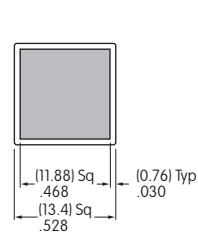

AT3076 Flat Cap Film Insert, Illuminated, or AT3076 Flat Cap Diffuser, Illuminated

1 line max. height .468"
2 lines max. height .219"
3 lines max. height .136"
Max. width .468"