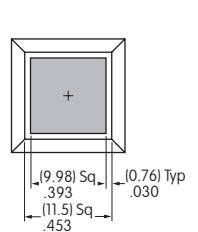

AT3075 Beveled Cap, Illuminated or AT3077 Beveled Cap, Nonilluminated

1 line max. height .393"
2 lines max. height .181"
3 lines max. height .111"
Max. width .393"

*Pad print method only

Note maximum space available for 1 or 2 line legends. These dimensions must be considered when choosing font style and size for round cap lens, diffuser, insert, or film insert.