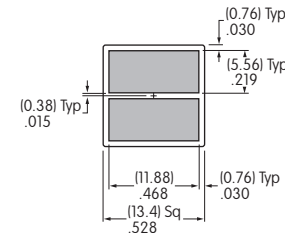

AT3076 Flat Cap Film Insert, Illuminated, or AT3076 Flat Cap Diffuser, Illuminated

1 line max. height .468"
2 lines max. height .219"
3 lines max. height .136"
Max. width .468"