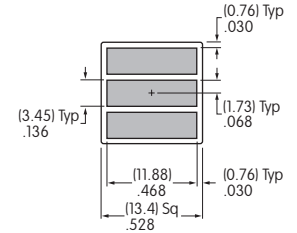

AT3076 Flat Cap Film Insert, Illuminated, or AT3076 Flat Cap Diffuser, Illuminated

1 line max. height .468"
2 lines max. height .219"
3 lines max. height .136"
Max. width .468"