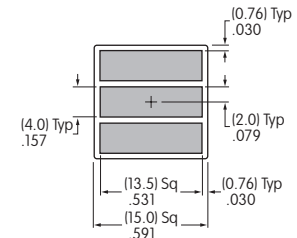

AT3076 Flat Cap Lens, Illuminated

1 line max. height .531"
2 lines max. height .2505"
3 lines max. height .157"
Max. width .531"