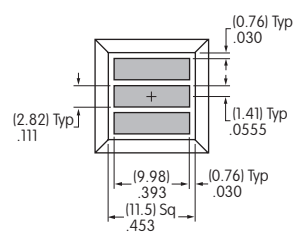

AT3075 Beveled Cap, Illuminated or AT3077 Beveled Cap, Nonilluminated

1 line max. height .393"
2 lines max. height .181"
3 lines max. height .111"
Max. width .393"

*Pad print method only

Note maximum space available for 1 or 2 line legends. These dimensions must be considered when choosing font style and size for round cap lens, diffuser, insert, or film insert.