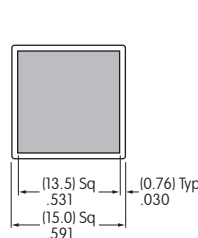

AT3076 Flat Cap Lens, Illuminated

1 line max. height .531"
2 lines max. height .2505"
3 lines max. height .157"
Max. width .531"