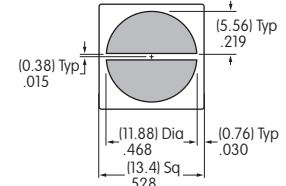

AT3074 Sculptured Cap Diffuser, Illuminated, or AT3073 Sculptured Cap Insert, Nonilluminated

1 line max. height .468"
2 lines max. height .219"
Max. width .468"