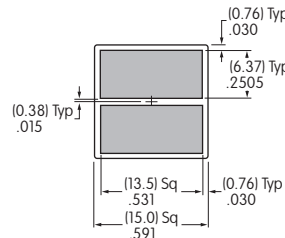

AT3076 Flat Cap Lens, Illuminated

1 line max. height .531"
2 lines max. height .2505"
3 lines max. height .157"
Max. width .531"