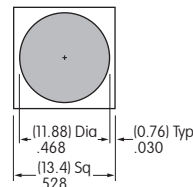

AT3074 Sculptured Cap Film Insert, Illuminated, or AT3073 Sculptured Cap Film Insert, Nonilluminated

1 line max. height .468"
2 lines max. height .219"
Max. width .468"