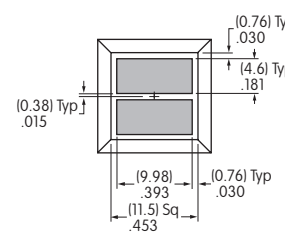

AT3075 Beveled Cap, Illuminated or AT3077 Beveled Cap, Nonilluminated

1 line max. height .393"
2 lines max. height .181"
3 lines max. height .111"
Max. width .393"

*Pad print method only

Note maximum space available for 1 or 2 line legends. These dimensions must be considered when choosing font style and size for round cap lens, diffuser, insert, or film insert.