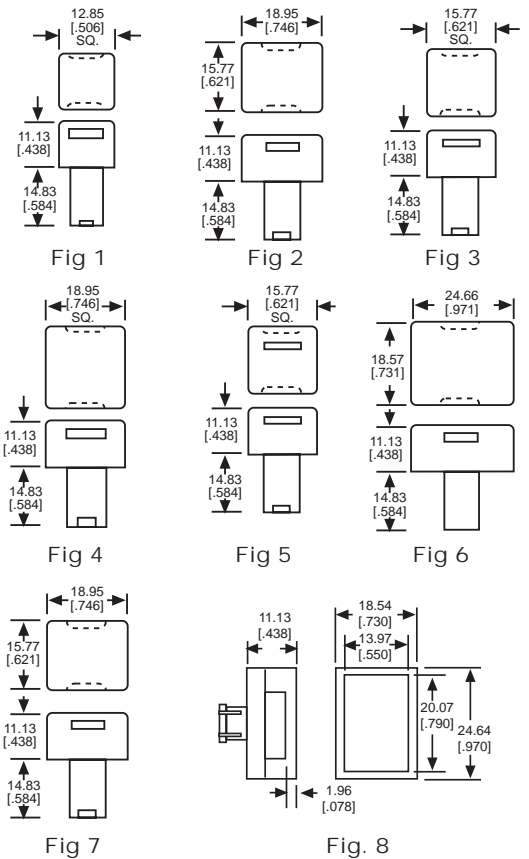

### 5/8" x 3/4" RECTANGULAR

CAP PART NO.	COLOR	FIG
333-0071*	RED	2
333-0072*	GREEN	2
333-0073*	YELLOW	2
333-0075*	WHITE	2

\* Has Fingertip Grips

### 5/8" SQUARE LED

CAP PART NO.	LED/CAP	FIG
332-0010	RED/BLACK	5
332-0015	RED/WHITE	5
332-0020	GREEN/BLACK	5
332-0030	YELLOW/BLACK	5

### 5/8" x 3/4" RECTANGULAR

CAP PART NO.	COLOR	FIG
326-0071	RED	7
326-0072	GREEN	7
326-0073	YELLOW	7
326-0075	WHITE	7

Please contact factory for legend information available on Figures 1 thru 8.