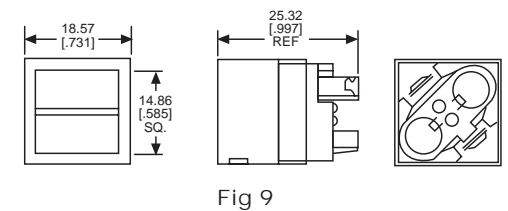

329 & 330 SERIES CAP KITS

3/4" X 1" LEGEND KITS - SINGLE LAMP

KIT PART NO.	LENS/FILTER COLOR	FIG
329-0701-030	RED, GREEN, AMBER, BLUE/NONE	8
329-0701-037	CLEAR/NONE	8
329-0701-537	CLEAR/RED, GREEN, AMBER, BLUE	8