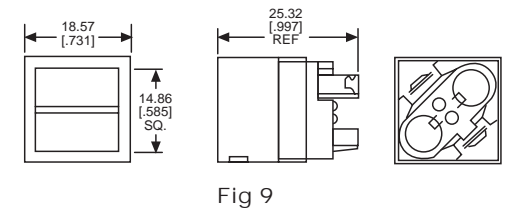

329 & 330 SERIES CAP KITS

3/4" X 1" LEGEND KITS - SINGLE LAMP

KIT PART NO.	LENS/FILTER COLOR	FIG
329-0701-030	RED, GREEN, AMBER, BLUE/NONE	8
329-0701-037	CLEAR/NONE	8
329-0701-537	CLEAR/RED, GREEN, AMBER, BLUE	8