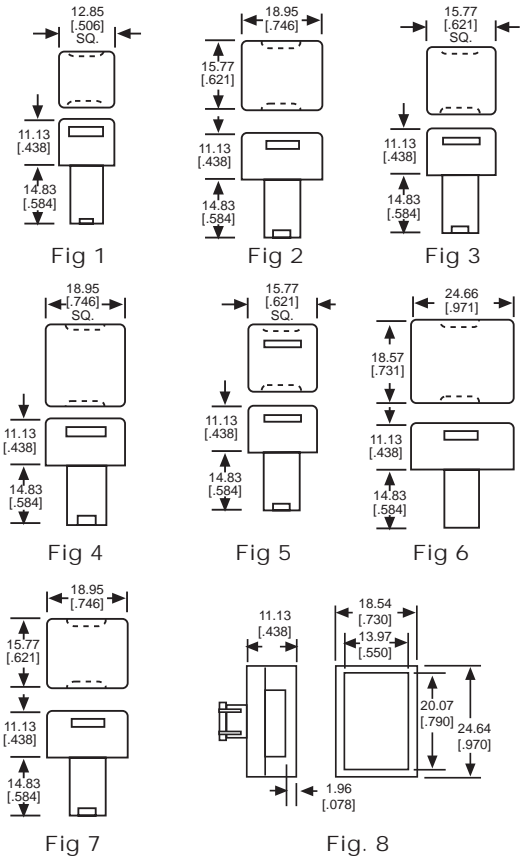

### 5/8" SQUARE LED

CAP PART NO.	LED/CAP	FIG
332-0010	RED/BLACK	5
332-0015	RED/WHITE	5
332-0020	GREEN/BLACK	5
332-0030	YELLOW/BLACK	5

### 5/8" x 3/4" RECTANGULAR

CAP PART NO.	COLOR	FIG
326-0071	RED	7
326-0072	GREEN	7
326-0073	YELLOW	7
326-0075	WHITE	7

Please contact factory for legend information available on Figures 1 thru 8.