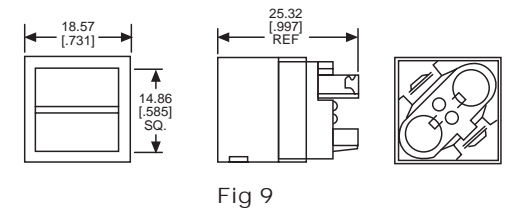

329 & 330 SERIES CAP KITS

3/4" X 1" LEGEND KITS - SINGLE LAMP

KIT PART NO.	LENS/FILTER COLOR	FIG
329-0701-030	RED, GREEN, AMBER, BLUE/NONE	8
329-0701-037	CLEAR/NONE	8
329-0701-537	CLEAR/RED, GREEN, AMBER, BLUE	8