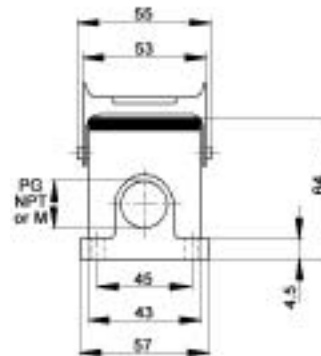

EPIC® CONNECTORS

HBE 24 Housings: Double Levers on Base

PANEL MOUNT BASES

All dimensions are in mm.

Description	Standard Grey Coating	Black Coating (EP)
Panel Mount without Dust Cover	10.1020	70.1325

SURFACE MOUNT BASES

All dimensions are in mm.

# of Entries	Size of Entry			Standard Grey Coating			Black Coating (EP)		
	PG	NPT	Metric	PG Part #	NPT Part #	Metric Part #	PG Part #	NPT Part #	Metric Part #
2 Entries	21	3/4"	25	10.1050	10.1050 NP	19.1050	70.1380	70.1380 NP	79.1380
1 Entry	21	3/4"	25	10.1040	10.1040 NP	19.1040	70.1370	70.1370 NP	79.1370