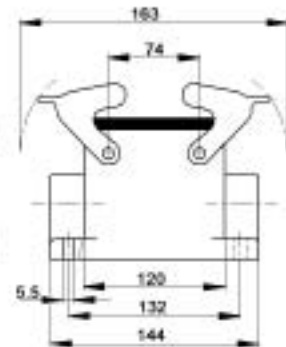

EPIC® CONNECTORS

HBE 24 Housings: Double Levers on Base

PANEL MOUNT BASES

All dimensions are in mm.

Description	Standard Grey Coating	Black Coating (EP)
Panel Mount without Dust Cover	10.1020	70.1325

SURFACE MOUNT BASES

All dimensions are in mm.

# of Entries	Size of Entry			Standard Grey Coating			Black Coating (EP)		
	PG	NPT	Metric	PG Part #	NPT Part #	Metric Part #	PG Part #	NPT Part #	Metric Part #
2 Entries	21	3/4"	25	10.1050	10.1050 NP	19.1050	70.1380	70.1380 NP	79.1380
1 Entry	21	3/4"	25	10.1040	10.1040 NP	19.1040	70.1370	70.1370 NP	79.1370