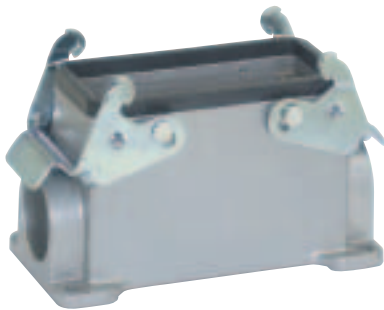

EPIC® CONNECTORS

HBE 24 Housings: Double Levers on Base

PANEL MOUNT BASES

All dimensions are in mm.

Description	Standard Grey Coating	Black Coating (EP)
Panel Mount without Dust Cover	10.1020	70.1325

SURFACE MOUNT BASES

# of Entries	Size of Entry			Standard Grey Coating			Black Coating (EP)		
	PG	NPT	Metric	PG Part #	NPT Part #	Metric Part #	PG Part #	NPT Part #	Metric Part #
2 Entries	21	3/4"	25	10.1050	10.1050 NP	19.1050	70.1380	70.1380 NP	79.1380
1 Entry	21	3/4"	25	10.1040	10.1040 NP	19.1040	70.1370	70.1370 NP	79.1370

DUST COVERS WITH ATTACHMENT STRING

Material: Thermoplastic Resin

Temperature: -40°C to 125°C

	Part #
Dust cover with double levers and gasket for HBE 24 Hoods	10.1195
Dust cover with double lever bolts for HBE 24 Panel Mount or Surface Mount Base/ Cable Coupler Hood	10.1180