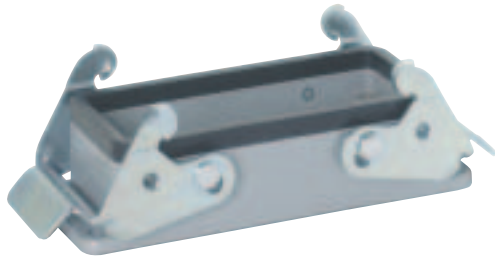

EPIC® CONNECTORS

HBE 24 Housings: Double Levers on Base

PANEL MOUNT BASES

All dimensions are in mm.

Description	Standard Grey Coating	Black Coating (EP)
Panel Mount without Dust Cover	10.1020	70.1325

SURFACE MOUNT BASES

# of Entries	Size of Entry			Standard Grey Coating			Black Coating (EP)		
	PG	NPT	Metric	PG Part #	NPT Part #	Metric Part #	PG Part #	NPT Part #	Metric Part #
2 Entries	21	3/4"	25	10.1050	10.1050 NP	19.1050	70.1380	70.1380 NP	79.1380
1 Entry	21	3/4"	25	10.1040	10.1040 NP	19.1040	70.1370	70.1370 NP	79.1370

DUST COVERS WITH ATTACHMENT STRING

Material: Thermoplastic Resin

Temperature: -40°C to 125°C

	Part #
Dust cover with double levers and gasket for HBE 24 Hoods	10.1195
Dust cover with double lever bolts for HBE 24 Panel Mount or Surface Mount Base/ Cable Coupler Hood	10.1180