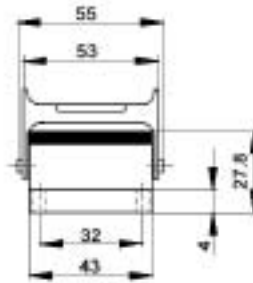

EPIC® CONNECTORS

HBE 24 Housings: Double Levers on Base

PANEL MOUNT BASES

All dimensions are in mm.

Description	Standard Grey Coating	Black Coating (EP)
Panel Mount without Dust Cover	10.1020	70.1325

SURFACE MOUNT BASES

All dimensions are in mm.

# of Entries	Size of Entry			Standard Grey Coating			Black Coating (EP)		
	PG	NPT	Metric	PG Part #	NPT Part #	Metric Part #	PG Part #	NPT Part #	Metric Part #
2 Entries	21	3/4"	25	10.1050	10.1050 NP	19.1050	70.1380	70.1380 NP	79.1380
1 Entry	21	3/4"	25	10.1040	10.1040 NP	19.1040	70.1370	70.1370 NP	79.1370