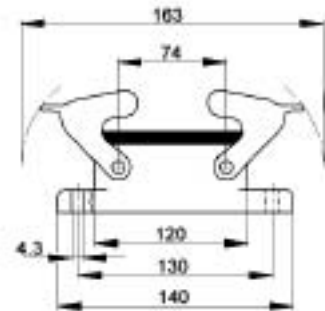

EPIC® CONNECTORS

HBE 24 Housings: Double Levers on Base

PANEL MOUNT BASES

All dimensions are in mm.

Description	Standard Grey Coating	Black Coating (EP)
Panel Mount without Dust Cover	10.1020	70.1325

SURFACE MOUNT BASES

All dimensions are in mm.

# of Entries	Size of Entry			Standard Grey Coating			Black Coating (EP)		
	PG	NPT	Metric	PG Part #	NPT Part #	Metric Part #	PG Part #	NPT Part #	Metric Part #
2 Entries	21	3/4"	25	10.1050	10.1050 NP	19.1050	70.1380	70.1380 NP	79.1380
1 Entry	21	3/4"	25	10.1040	10.1040 NP	19.1040	70.1370	70.1370 NP	79.1370