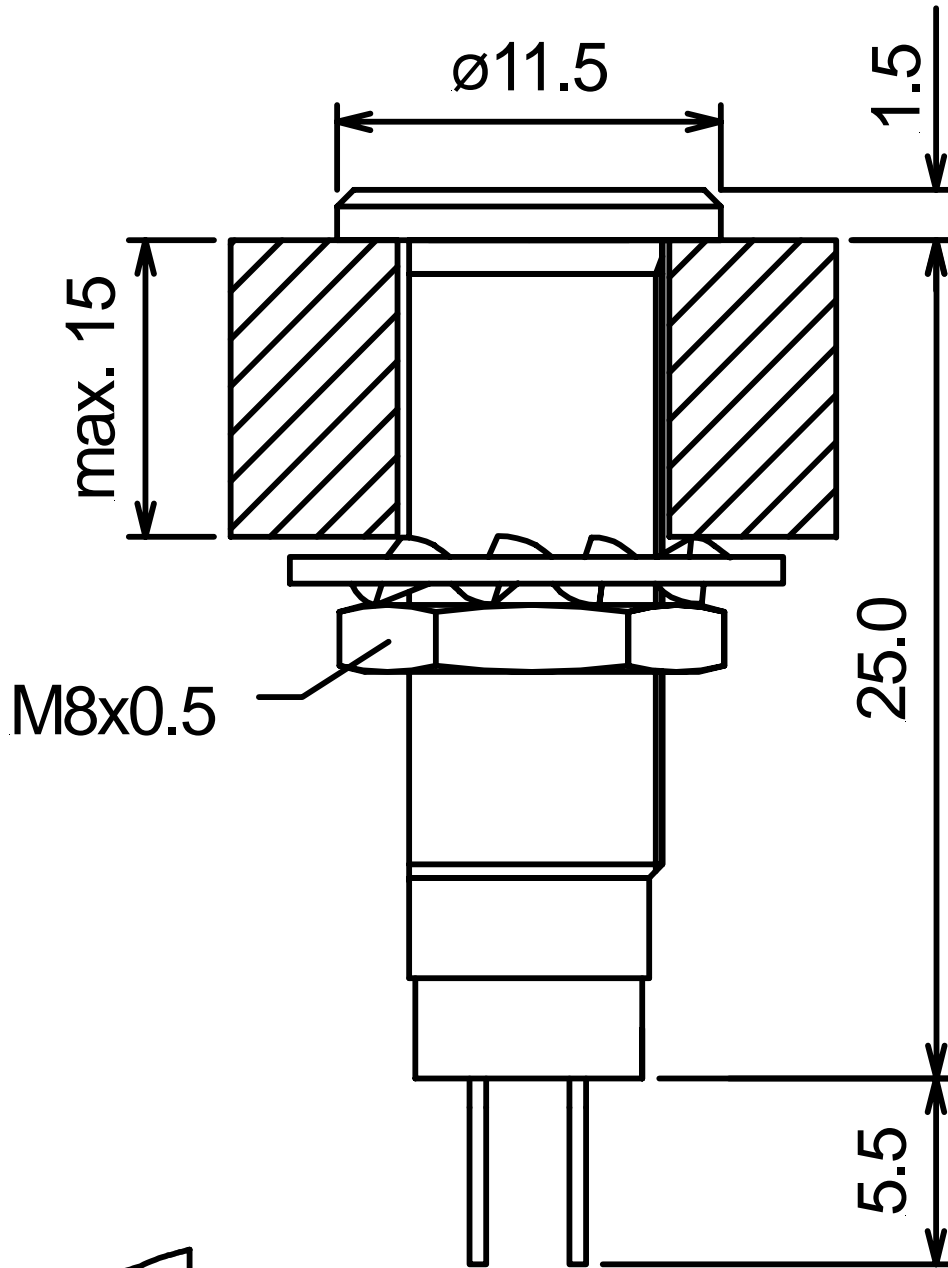

# Dimensions in mm:

Faston 2.8 x 0.5