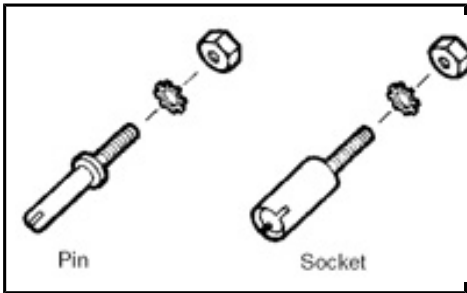

200389-2 Product Details

200389-2

[Active](#)

M Series Connectors

[Always EU RoHS/ELV Compliant](#) (Statement of Compliance)

Product Highlights:

- Hardware
- Hardware Type = Guide Pin
- Guide Pin Type = Center
- None Mounting Hardware

[View all Features](#) | [Find Similar Products](#)

NEW!

Documentation & Additional Information

Product Drawings:

- [KIT, UNASSEMBLED, GUIDE PIN, M SERIES](#) (PDF, English)

Catalog Pages/Data Sheets:

- [M SERIES PIN AND SOCKET CONNECTORS](#) (PDF, English)

Product Specifications:

- None Available

Application Specifications:

- [Ferrules For M Series Connectors](#) (PDF, English)

Instruction Sheets:

- [AMP* CORNER GUIDE PINS AND SOCKETS](#) (PDF, English)
- [AMP* ACCESSORIES FOR AMP MINIATURE DUALATCH* CONNECTORS](#) (PDF, English)

Mechanical Attachment:

- [Hardware Type](#) = Guide Pin
- [Mounting Hardware](#) = None
- Lockwasher Material = Stainless Steel

Termination Related Features:

- [Guide Pin Type](#) = Center

Body Related Features: