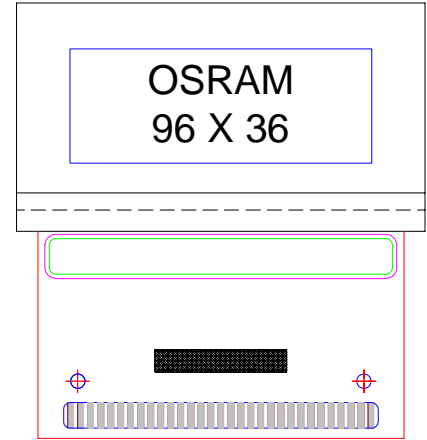

# Pictiva™ 1.0-inch 96x36 display OLED

OS096036PN10MXXB10

## Specifications:

Display Format	96 Columns x 36 Rows				
Diagonal	1.0 inch				
Pixel Pitch	0.22 x 0.22 mm				
Color, Luminance, & Lifetime	Color Options	CIE x	CIE y	cd/m <sup>2</sup>	Lifetime hrs, 25°C
	<b>Elegance Yellow</b>	0.46	0.54	100/200*	40K/10K*
	<b>Lime Green</b>	0.36	0.63	120	10K
	<b>Tiger Orange</b>	0.63	0.37	50	10K
	<b>Galaxy White</b>	0.33	0.33	60	TBD
	<b>Ocean Blue</b>	0.14	0.17	30	TBD
Grayscale	1 or 4 bit				
Active Area	21.1 (W) x 8.0 mm (H)				
Module Size	28.6 (W) x 17.26 (H) x 1.7 mm (T) TAB FOLDED				
Viewing Angle	180°				
Contrast Ratio	2000:1 dark ambient				
Temperature	-30°C to +70°C Operating				
Voltage	2.4 – 3.5V (Logic), 12V typical (OLED Supply)				
Power Consumption	0.05mW (Sleep Mode)				
Interface	Parallel or Serial, TAB interconnect				
Driver	SSD1303 (1-bit), SSD0323 (4-bit) on TAB				
Weight	1.6g nominal				