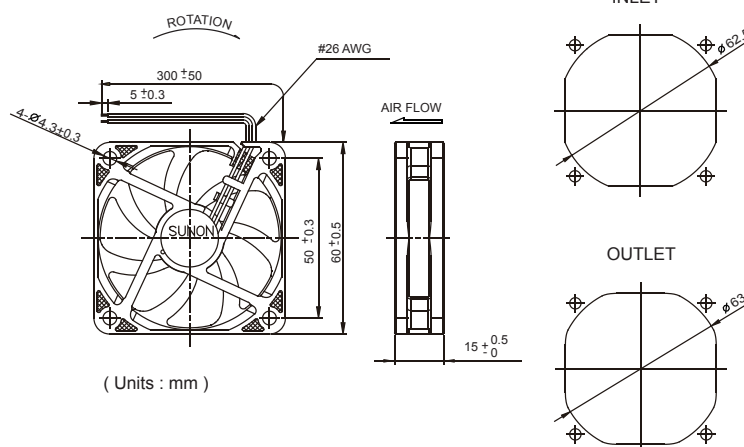

## 60x60x15 mm

## 10.8 CFM

 HA60151V4-0000-999	Bearing	Rating Voltage (VDC)	Power Current (mA)	Power Consumption (WATTS)	Speed (RPM)	Air Flow (CFM)	Static Pressure (Inch-H <sub>2</sub> O)	Noise (dBA)	Weight (g)	Curve
	● VAPO	12	52	0.6	2500	10.8	0.04	14.5	36	1