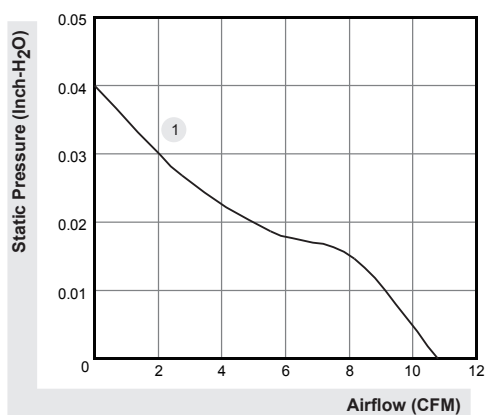

## 60x60x15 mm

## 10.8 CFM

 HA60151V4-0000-999	Bearing	Rating Voltage (VDC)	Power Current (mA)	Power Consumption (WATTS)	Speed (RPM)	Air Flow (CFM)	Static Pressure (Inch-H <sub>2</sub> O)	Noise (dBA)	Weight (g)	Curve
	● VAPO	12	52	0.6	2500	10.8	0.04	14.5	36	1