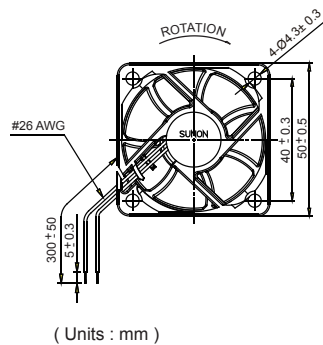

## 50x50x15 mm

## 7.7 CFM

 HA50151V4-0000-999	Bearing	Rating Voltage (VDC)	Power Current (mA)	Power Consumption (WATTS)	Speed (RPM)	Air Flow (CFM)	Static Pressure (Inch-H <sub>2</sub> O)	Noise (dBA)	Weight (g)	Curve
	● VAPO	12	45	0.5	3200	7.7	0.06	17	29	1