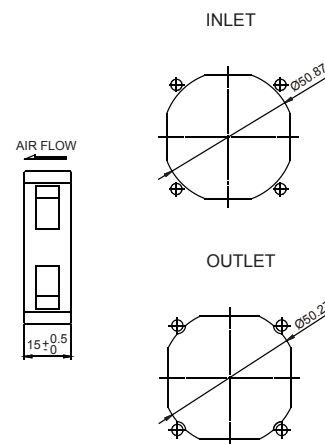

## 50x50x15 mm

## 7.7 CFM

 HA50151V4-0000-999	Bearing	Rating Voltage (VDC)	Power Current (mA)	Power Consumption (WATTS)	Speed (RPM)	Air Flow (CFM)	Static Pressure (Inch-H <sub>2</sub> O)	Noise (dBA)	Weight (g)	Curve
	● VAPO	12	45	0.5	3200	7.7	0.06	17	29	1