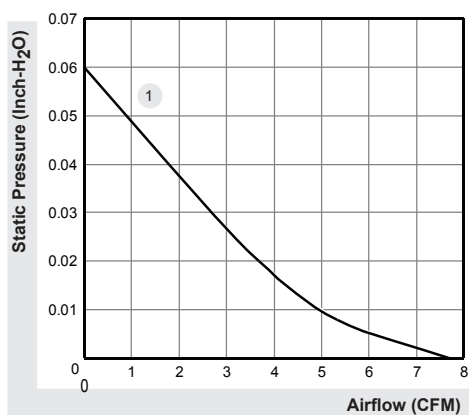

## 50x50x15 mm

## 7.7 CFM

 HA50151V4-0000-999	Bearing	Rating Voltage (VDC)	Power Current (mA)	Power Consumption (WATTS)	Speed (RPM)	Air Flow (CFM)	Static Pressure (Inch-H <sub>2</sub> O)	Noise (dBA)	Weight (g)	Curve
	● VAPO	12	45	0.5	3200	7.7	0.06	17	29	1