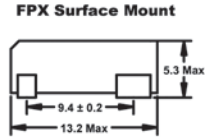

HC49SD Surface Mount

Please Refer To Specification Sheets For Details