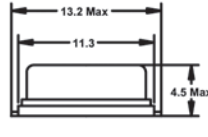

HC49SD Surface Mount

Please Refer To Specification Sheets For Details