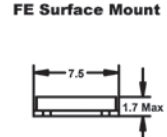

HC49SD Surface Mount

Please Refer To Specification Sheets For Details