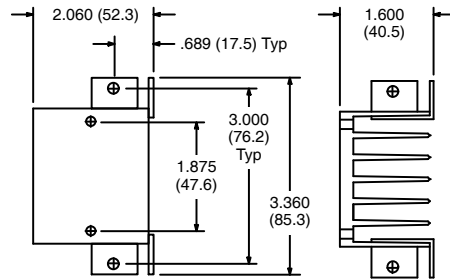

R95-186

Heat Sink for Solid State Relay

Features

- For RS3 Type Relays