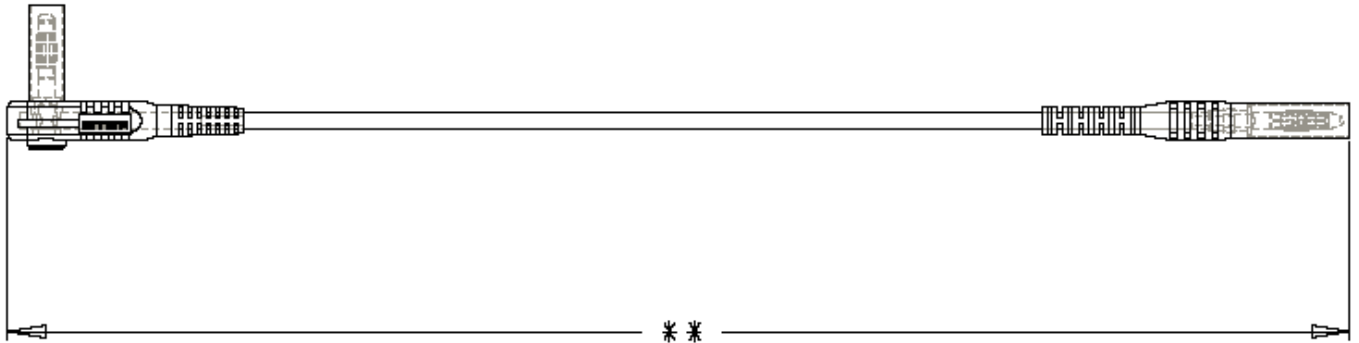

**Part Number:** BU-6162-M-\*\*-\*

**Description:** Right Angle Shrouded Banana Plug to Shrouded Banana Plug -Silicone

2607

- **Right Angle Shrouded Banana Plug to Shrouded Banana Plug -Silicone**  
Compatible with 4mm banana jack
- Provide hands free testing up to 3 kV and 20 Amps
- **Material:**
  - Wire: #18 AWG (413/44), UL 3577, 105° C High Flex Silicone Jacket
  - Housing: High Temperature Nylon
  - Banana Plug: Nickel plated Brass
- Order as BU-6162-\*\*-\*, where “\*\*” is length and “\*” is the color
  - “\*\*” -Standard length is 39”
  - “\*” - Standard color are 0=Black and 2=Red
- Packaged in Bulk
- RoHS Compliant