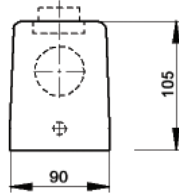

EPIC® Rectangular Connectors

HBE 48 Housings: Single Lever on Base

HOODS

TOP ENTRY

All dimensions are in mm.

SIDE ENTRY

Specifications: DIN 43652
Temperature Range: -40°C to +125°C

Protection class: NEMA 4, NEMA 12, IP65
Material: Aluminum alloy, powder coated

Position of Cable Entry	Size of Entry			Part Numbers			Complete your installation with a SKINTOP®, Pg 352			
	PG	NPT	Metric	PG	NPT	Metric	PG- Nylon	PG- Metal	Metric- Nylon	Metric- Metal
Top Entry	29	1"	32	10155000	101550NP	19155000	53015160	52015760	53111040	53111040
	36	1 1/4"	40	10156000	101560NP	19156000	53015170	52015765	53111050	53112050
	42	-	50	10157000	-	19157000	53015180	52015766	53111060	53112060
Side Entry	29	1"	32	10158000	101580NP	19158000	53015160	52015760	53111040	53111040
	36	1 1/4"	40	10159000	101590NP	19159000	53015170	52015765	53111050	53112050
	42	-	50	10160000	-	19160000	53015180	52015766	53111060	53112060

EPIC® Rectangular Connectors

HBE 48 Housings: Single Lever on Base

SURFACE MOUNT BASES

Specifications: DIN 43652
Temperature Range: -40°C to +125°C

Protection class: NEMA 4, NEMA 12, IP65
Material: Aluminum alloy, powder coated

All dimensions are in mm.