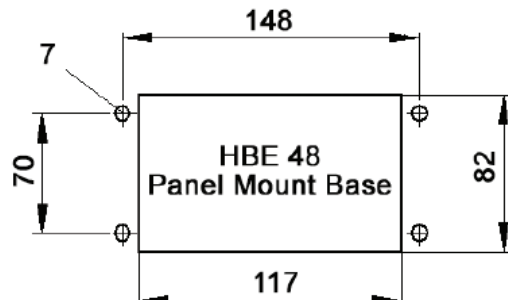

PANEL MOUNT BASES

Specifications: DIN 43652
Temperature Range: -40°C to +125°C
Protection class: NEMA 4, NEMA 12, IP65
Material: Aluminum alloy, powder coated

Without Dust Cover	With Dust Cover with hold down screw and no dust cover bolts	With Dust Cover with hold down screw and dust cover bolts
10161000	10152000	10152500