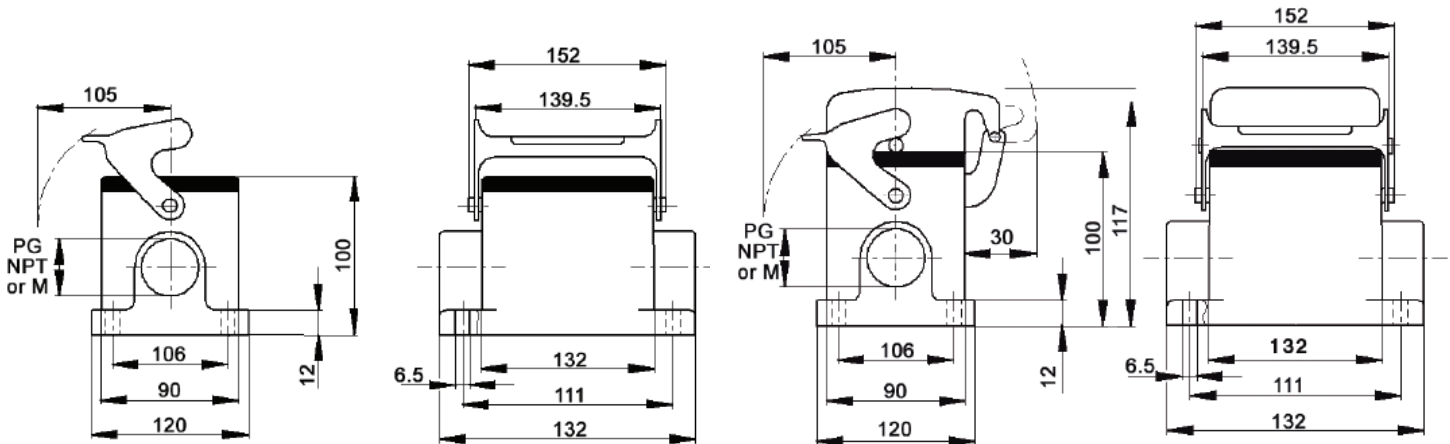

Position of Cable Entry	Size of Entry			Part Numbers			Complete your installation with a SKINTOP®, Pg 352			
	PG	NPT	Metric	PG	NPT	Metric	PG- Nylon	PG- Metal	Metric- Nylon	Metric- Metal
Top Entry	29	1"	32	10155000	101550NP	19155000	53015160	52015760	53111040	53111040
	36	1 1/4"	40	10156000	101560NP	19156000	53015170	52015765	53111050	53112050
	42	-	50	10157000	-	19157000	53015180	52015766	53111060	53112060
Side Entry	29	1"	32	10158000	101580NP	19158000	53015160	52015760	53111040	53111040
	36	1 1/4"	40	10159000	101590NP	19159000	53015170	52015765	53111050	53112050
	42	-	50	10160000	-	19160000	53015180	52015766	53111060	53112060

Metric hoods do not come with a neck.

PANEL MOUNT BASES

Specifications: DIN 43652
Temperature Range: -40°C to +125°C
Protection class: NEMA 4, NEMA 12, IP65
Material: Aluminum alloy, powder coated

Without Dust Cover	With Dust Cover with hold down screw and no dust cover bolts	With Dust Cover with hold down screw and dust cover bolts
10161000	10152000	10152500

EPIC® Rectangular Connectors

HBE 48 Housings: Single Lever on Base

SURFACE MOUNT BASES

Specifications: DIN 43652
Temperature Range: -40°C to +125°C

Protection class: NEMA 4, NEMA 12, IP65
Material: Aluminum alloy, powder coated

All dimensions are in mm.