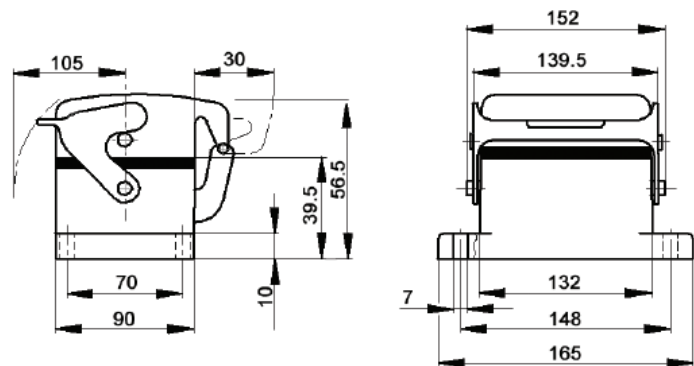

PANEL MOUNT BASES

Specifications: DIN 43652
Temperature Range: -40°C to +125°C
Protection class: NEMA 4, NEMA 12, IP65
Material: Aluminum alloy, powder coated

Without Dust Cover	With Dust Cover with hold down screw and no dust cover bolts	With Dust Cover with hold down screw and dust cover bolts
10161000	10152000	10152500