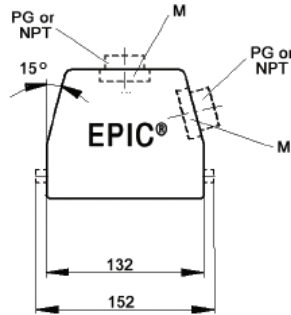

EPIC® Rectangular Connectors

HBE 48 Housings: Single Lever on Base

HOODS

TOP ENTRY

All dimensions are in mm.

SIDE ENTRY

Specifications: DIN 43652
Temperature Range: -40°C to +125°C

Protection class: NEMA 4, NEMA 12, IP65
Material: Aluminum alloy, powder coated

Position of Cable Entry	Size of Entry			Part Numbers			Complete your installation with a SKINTOP®, Pg 352			
	PG	NPT	Metric	PG	NPT	Metric	PG- Nylon	PG- Metal	Metric- Nylon	Metric- Metal
Top Entry	29	1"	32	10155000	101550NP	19155000	53015160	52015760	53111040	53111040
	36	1 1/4"	40	10156000	101560NP	19156000	53015170	52015765	53111050	53112050
	42	-	50	10157000	-	19157000	53015180	52015766	53111060	53112060
Side Entry	29	1"	32	10158000	101580NP	19158000	53015160	52015760	53111040	53111040
	36	1 1/4"	40	10159000	101590NP	19159000	53015170	52015765	53111050	53112050
	42	-	50	10160000	-	19160000	53015180	52015766	53111060	53112060

EPIC® Rectangular Connectors

HBE 48 Housings: Single Lever on Base

SURFACE MOUNT BASES

Specifications: DIN 43652
Temperature Range: -40°C to +125°C

Protection class: NEMA 4, NEMA 12, IP65
Material: Aluminum alloy, powder coated

All dimensions are in mm.