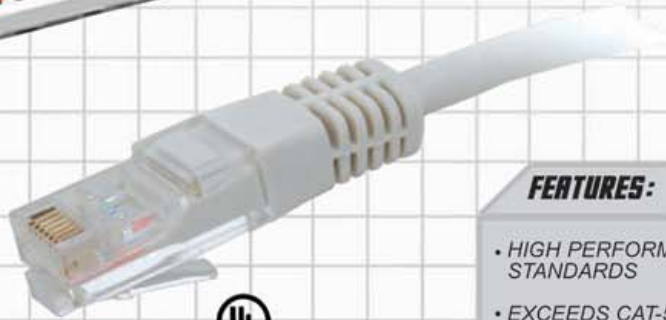

NON-SNAGLESS CAT5E PATCH CORDS

LIFETIME WARRANTY

Category
5E

Available in the following colors:

FEATURES:

- HIGH PERFORMANCE MARGINS ABOVE SPECIFICATION STANDARDS
- EXCEEDS CAT-5E STANDARDS PER TIA/EIA CAT-5E SPECIFICATIONS
- 50u" GOLD PLATED CONTACTS
- 568A AND 568B UNIVERSAL WIRING
- SLIM MOLDED STRAIN RELIEF
- AVAILABLE IN 7 COLORS
- LIFETIME WARRANTY

NON-SNAGLESS CAT5E PATCH CORDS

LENGTH & ITEM#

| COLOR | 1 FT | 3 FT | 5 FT | 7 FT | 10 FT | 15 FT | 25 FT | 50 FT | 100 FT |
|--------|----------|----------|----------|----------|----------|----------|----------|----------|----------|
| BLACK | NPC-0101 | NPC-0103 | NPC-0105 | NPC-0107 | NPC-0110 | NPC-0115 | NPC-0125 | NPC-0150 | NPC-0100 |
| BLUE | NPC-0201 | NPC-0203 | NPC-0205 | NPC-0207 | NPC-0210 | NPC-0215 | NPC-0225 | NPC-0250 | NPC-0200 |
| RED | NPC-0301 | NPC-0303 | NPC-0305 | NPC-0307 | NPC-0310 | NPC-0315 | NPC-0325 | NPC-0350 | NPC-0300 |
| YELLOW | NPC-0501 | NPC-0503 | NPC-0505 | NPC-0507 | NPC-0510 | NPC-0515 | NPC-0525 | NPC-0550 | NPC-0500 |
| GREEN | NPC-0601 | NPC-0603 | NPC-0605 | NPC-0607 | NPC-0610 | NPC-0615 | NPC-0625 | NPC-0650 | NPC-0600 |
| WHITE | NPC-0801 | NPC-0803 | NPC-0805 | NPC-0807 | NPC-0810 | NPC-0815 | NPC-0825 | NPC-0850 | NPC-0800 |
| GRAY | NPC-0901 | NPC-0903 | NPC-0905 | NPC-0907 | NPC-0910 | NPC-0915 | NPC-0925 | NPC-0950 | NPC-0900 |