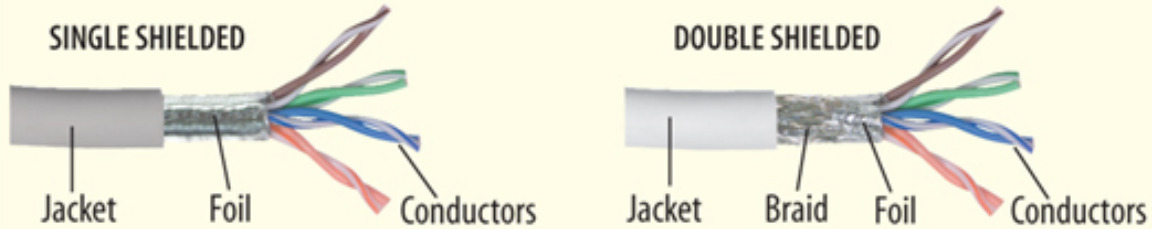

Designed for environments where PVC's combustive toxicity is restricted, L-com's Shielded Low Smoke Zero Halogen (LSZH) Ethernet Cables provide the ideal alternative. Featuring all-metal-body RJ45 connectors and aluminized Polyester shielded cable with drain wire, these assemblies are designed to protect from EMI/RFI while maintaining high performance data transmission characteristics. Ensure the protection of your investment by utilizing these L-com exclusive LSZH cables. Custom lengths and quantity pricing available. Talk to us about your project today!

### Details for this Modular product

L-com Item #	TRD855SZ-15
Manufacturer	L-com
UPC #	822335038295
RoHS Status	<a href="#">RoHS Compliant</a> ✓
Color	Black

**SHIELDED CATEGORY 5E**

- 4 pair 26AWG stranded
- LSZH jacket
- Foil shielding

### TYPES OF SHIELDED CABLING

**JACKET TYPES:**

PVC - Non fire retardant, releases toxic gasses when burned.  
 LSZH - Non fire retardant, greatly reduced toxic emissions when burned.  
 Plenum - Fire retardant.

**CONDUCTOR TYPES:**

Solid - Less flexible, can be punched into IDC connectors (110, 66, Krone).  
 Stranded - Most flexible.

**Category 5E RJ45 to RJ45 Shielded Low Smoke Zero Halogen Patch Cables**

Designed for environments where PVC's combustive toxicity is restricted, L-com's shielded Low Smoke Zero Halogen (LSZH) Ethernet cables provide the ideal alternative. Featuring all-metal-body RJ45 connectors and aluminized polyester shielded cable with drain wire, these assemblies are designed to protect from EMI/RFI while maintaining high performance data transmission characteristics. Ensure the protection of your investment by utilizing these L-com exclusive LSZH cables. Ask about custom lengths and quantity pricing. Talk to us about your project today!