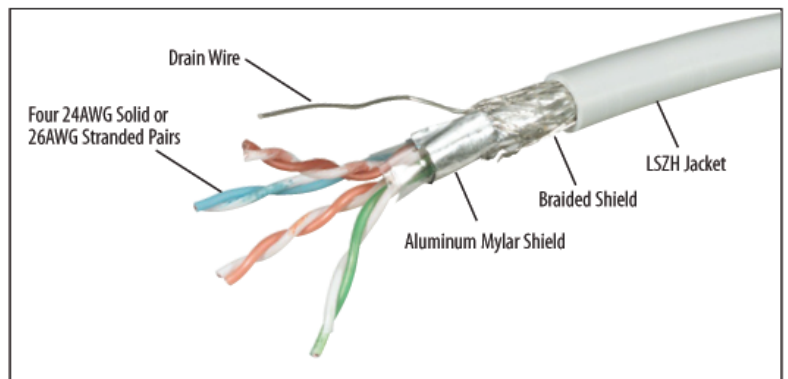

Item #	Description	Color
Category 5E Double Shielded LSZH 26AWG Stranded Patch Cables		
This series features 26AWG stranded conductors that are flexible and easy to install even in tight spaces. L-com stocks lengths up to 300 ft and can ship most orders the same day.		
TRD855DSZ-1	Double Shielded Cat. 5E LSZH Patch Cable, RJ45 / RJ45, 1.0 ft	Lt. Gray
TRD855DSZ-2	Double Shielded Cat. 5E LSZH Patch Cable, RJ45 / RJ45, 2.0 ft	Lt. Gray
TRD855DSZ-3	Double Shielded Cat. 5E LSZH Patch Cable, RJ45 / RJ45, 3.0 ft	Lt. Gray
TRD855DSZ-5	Double Shielded Cat. 5E LSZH Patch Cable, RJ45 / RJ45, 5.0 ft	Lt. Gray
TRD855DSZ-7	Double Shielded Cat. 5E LSZH Patch Cable, RJ45 / RJ45, 7.0 ft	Lt. Gray
TRD855DSZ-10	Double Shielded Cat. 5E LSZH Patch Cable, RJ45 / RJ45, 10.0 ft	Lt. Gray
TRD855DSZ-15	Double Shielded Cat. 5E LSZH Patch Cable, RJ45 / RJ45, 15.0 ft	Lt. Gray
TRD855DSZ-25	Double Shielded Cat. 5E LSZH Patch Cable, RJ45 / RJ45, 25.0 ft	Lt. Gray
TRD855DSZ-50	Double Shielded Cat. 5E LSZH Patch Cable, RJ45 / RJ45, 50.0 ft	Lt. Gray
TRD855DSZ-75	Double Shielded Cat. 5E LSZH Patch Cable, RJ45 / RJ45, 75.0 ft	Lt. Gray
TRD855DSZ-100	Double Shielded Cat. 5E LSZH Patch Cable, RJ45 / RJ45, 100.0 ft	Lt. Gray