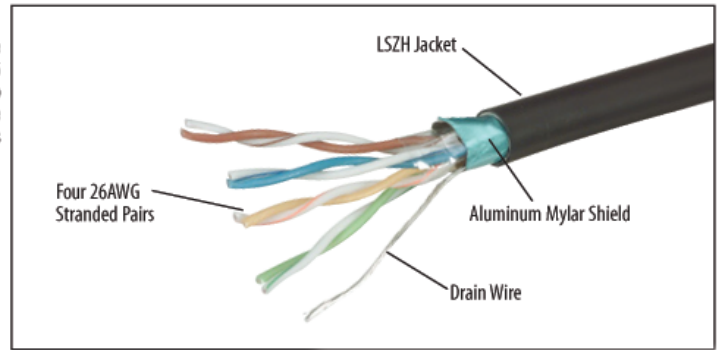

### TYPES OF SHIELDED CABLING

**JACKET TYPES:**

PVC - Non fire retardant, releases toxic gasses when burned.  
 LSZH - Non fire retardant, greatly reduced toxic emissions when burned.  
 Plenum - Fire retardant.

**CONDUCTOR TYPES:**

Solid - Less flexible, can be punched into IDC connectors (110, 66, Krone).  
 Stranded - Most flexible.

**Category 5E RJ45 to RJ45 Shielded Low Smoke Zero Halogen Patch Cables**

Designed for environments where PVC's combustive toxicity is restricted, L-com's shielded Low Smoke Zero Halogen (LSZH) Ethernet cables provide the ideal alternative. Featuring all-metal-body RJ45 connectors and aluminized polyester shielded cable with drain wire, these assemblies are designed to protect from EMI/RFI while maintaining high performance data transmission characteristics. Ensure the protection of your investment by utilizing these L-com exclusive LSZH cables. Ask about custom lengths and quantity pricing. Talk to us about your project today!