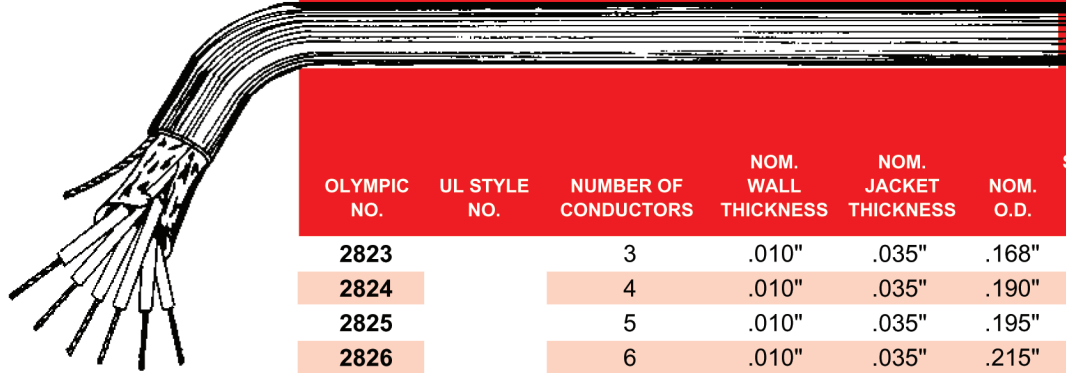

UL CLASSIFIED CM

Multi-Conductor Cable/Overall Foil Shield

24 Gage, (7x32)

DESCRIPTION:

Tinned copper, vinyl insulated, conductors cabled, aluminum mylar shield with 24 AWG stranded tinned copper drain wire, chrome vinyl jacket
Temp. Rating -20°C to +80°C

COLOR CODE:

2823-2830 See Chart 1, Page 94
2835-2870 See Chart 2, Page 94

OLYMPIC NO.	UL STYLE NO.	NUMBER OF CONDUCTORS	NOM. WALL THICKNESS	NOM. JACKET THICKNESS	NOM. O.D.	SUGGESTED WORKING VOLTAGE	NOM. CAP. pF/ft*
2823		3	.010"	.035"	.168"	300	30
2824		4	.010"	.035"	.190"	300	30
2825		5	.010"	.035"	.195"	300	30
2826		6	.010"	.035"	.215"	300	30
2827	2464 (300V) 80°C	7	.010"	.035"	.215"	300	30
2828		8	.010"	.035"	.220"	300	30
2829	SP	9	.010"	.035"	.250"	300	30
2830		10	.010"	.035"	.250"	300	30
2835	AWM FT4	15	.010"	.035"	.280"	300	30
2840		20	.010"	.035"	.320"	300	30
2845		25	.010"	.040"	.360"	300	30
2850		30	.010"	.040"	.380"	300	30
2860		40	.010"	.040"	.430"	300	30
2870		50	.010"	.045"	.490"	300	30

* Capacitance between conductors

22 Gage, (7x30)

DESCRIPTION:

Tinned copper, vinyl insulated, conductors cabled, aluminum mylar shield with 24 AWG stranded tinned copper drain wire, chrome vinyl jacket,
Temp. Rating -20°C to +80°C