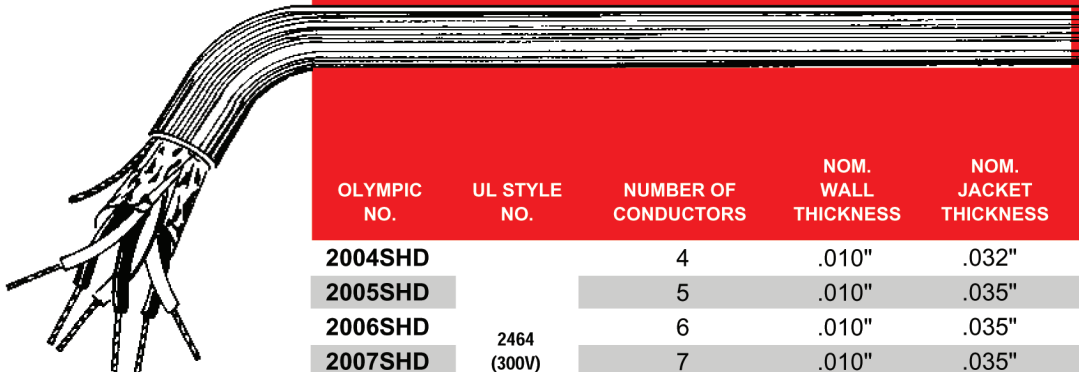

UL CLASSIFIED CM

Multi-Conductor Cable/Overall Foil Shield

24 Gage, (7x32)

DESCRIPTION:

Tinned copper, vinyl insulated, conductors cabled, aluminum mylar shield with 24 AWG stranded tinned copper drain wire, chrome vinyl jacket
Temp. Rating -20°C to +80°C

* Capacitance between conductors

22 Gage, (7x30)

DESCRIPTION:

Tinned copper, vinyl insulated, conductors cabled, aluminum mylar shield with 24 AWG stranded tinned copper drain wire, chrome vinyl jacket,
Temp. Rating -20°C to +80°C