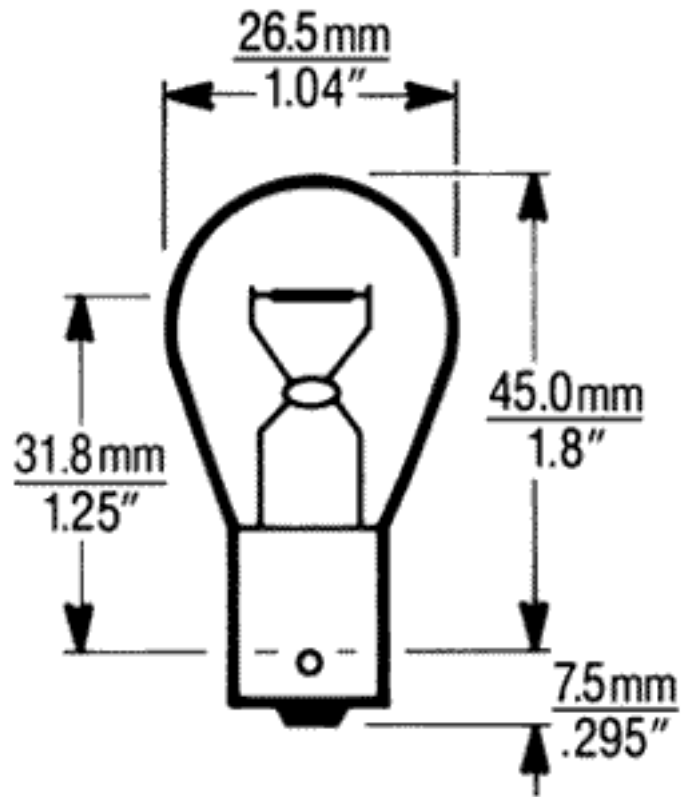

Mini Incandescents

S-8 Bulb

Line No.	Part Number	Category	Base Type	Design Volts	Design Amps	MSCD	Filament Type	Rated Life	Fig No.	Foot Notes
1	7511 (P21W)	S.C. Bayonet	BAY15s	24	0.88	37	C-6	150	17	

Fig. 17