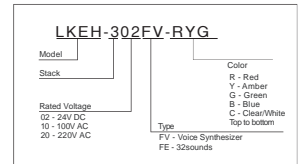

How to order

LKEH-FV type

Voice Type	60 flashes per minute					
	Model	Rated Voltage	Voltage Range	Number of stacks	Power Consumption	Mass
24V DC	LKEH-102FV	24V DC	24V DC±10%	1	14W	1.8kg
	LKEH-202FV			2	16W	2.0kg
	LKEH-302FV			3	19W	2.3kg
	LKEH-402FV			4	20W	2.4kg
100V AC	LKEH-110FV	100V AC	100V AC±10%	1	17W	2.5kg
	LKEH-210FV			2	20W	2.7kg
	LKEH-310FV			3	23W	2.9kg
	LKEH-410FV			4	26W	3.1kg
220V AC	LKEH-120FV	220V AC	220V AC±10%	1	17W	2.5kg
	LKEH-220FV			2	20W	2.7kg
	LKEH-320FV			3	23W	2.9kg
	LKEH-420FV			4	26W	3.1kg

LKEH-FE type

Sound Type	60 flashes per minute					
	Model	Rated Voltage	Voltage Range	Number of stacks	Power Consumption	Mass
24V DC	LKEH-10FE	24V DC	24V DC±10%	1	16.0W	1.8kg
	LKEH-20FE			2	12.4W	2.0kg
	LKEH-30FE			3	14.2W	2.3kg
	LKEH-40FE			4	16W	2.4kg
100V AC	LKEH-11FE	100V AC	100V AC±10%	1	17W	2.5kg
	LKEH-21FE			2	20W	2.7kg
	LKEH-31FE			3	23W	2.9kg
	LKEH-41FE			4	26W	3.1kg
220V AC	LKEH-12FE	220V AC	220V AC±10%	1	17W	2.5kg
	LKEH-22FE			2	20W	2.7kg
	LKEH-32FE			3	23W	2.9kg
	LKEH-42FE			4	26W	3.1kg