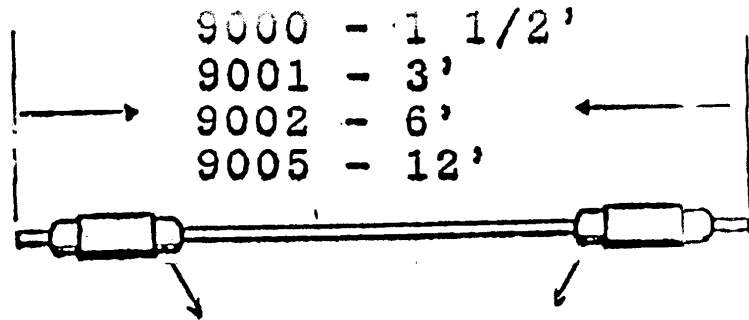

# Audio Extension Cable

SHIELDED CABLE (0.12MM/10)  
GOLOR GRAY

PHONO PIN PLUG (RCA PLUG)

9006 - 3'  
9007 - 6'

## WIRE SPECIFICATIONS

Gauge 26 AWG  
Jacket - PVC Gray  
Spiral Shield - 30/0.10 Bare Copper  
Dielectric Strength - AC/DC 300 V / 1 Min.

248-9000  
248-9001 PHONO  
248-9002 PIN  
248-9005 Plug

PHONO PLUG (RCA PLUG) TO PHONO (RCA) JACK