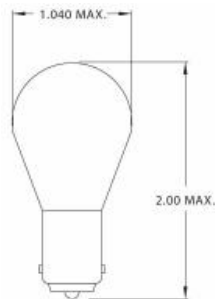

Part Number: CM307
Serial Number: S-8 BA
Type: S-8
Base: S.C. Bayonet
Volts (V): 28
AMP +/- 10%: 0.66
MSCP nom.: 21
Avg life: 300
Special Features:
Military Reference: M6363/T2-4
RoHS Status: Yes