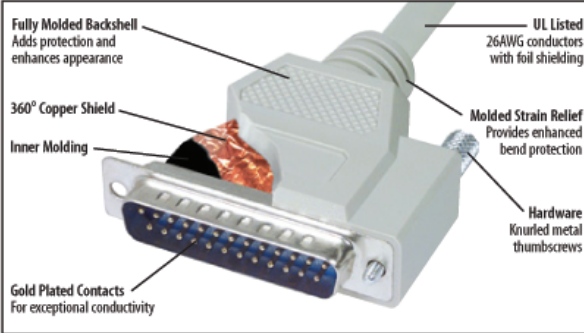

Deluxe Molded D-sub Cable, DB25 Male / Male, 15 ft

Features for this product

- Wired straight through to connect many serial devices/peripherals
- 360 degree fully shielded for protection against EMI/RFI
- Gold plated contacts provide reliable connections with repeated mating cycles
- Molded backshells provide durability and increased strength at cable entry point
- DB25 male to male connectors; lengths range from 2.5 ft to 125 ft; color is light gray

L-com's CSMN family of D-sub cable assemblies offer solid performance at economical prices. Fully shielded throughout the entire cable to prevent against data corrupting EMI/RFI. Molded backshells provide superior strain relief while robust 26 AWG conductors are wired straight through for ease of compatibility. Metal thumbscrews insure fast and easy connections. Custom lengths and pinouts are available with modest minimum requirements.

Details for this D-Subminiature product

L-com Item #	CSMN25MM-15
Manufacturer	L-com
UPC #	822335014701
RoHS Status	RoHS Compliant 

Item #	Description
--------	-------------

Deluxe D-Sub Cable Assemblies - Fully Populated with 4-40 Thumbscrews

The CSMN Series of D-Sub cable assemblies is our middle of the line that offers excellent performance and lower pricing. All assemblies utilize 26AWG stranded conductors with foil shielding for flexibility and performance. Backshells are fully molded with copper shielding for better immunity to outside noise. Mating hardware is 4-40 thumbscrews which makes securing without tools quick and easy. Hex nuts on female connectors are removable to expose 4-40 thumbscrews. **Note:** 50 pin assemblies use 28AWG twisted pairs due to space constraints in the backshell molding. Color: Light Gray.