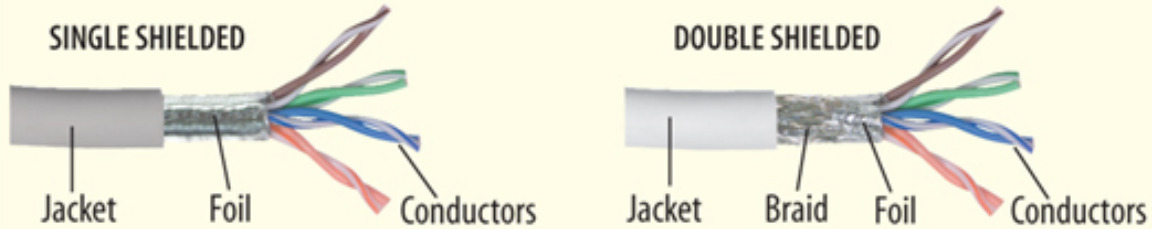

TYPES OF SHIELDED CABLING

JACKET TYPES:

PVC - Non fire retardant, releases toxic gasses when burned.
LSZH - Non fire retardant, greatly reduced toxic emissions when burned.
Plenum - Fire retardant.

CONDUCTOR TYPES:

Solid - Less flexible, can be punched into IDC connectors (110, 66, Krone).
Stranded - Most flexible.