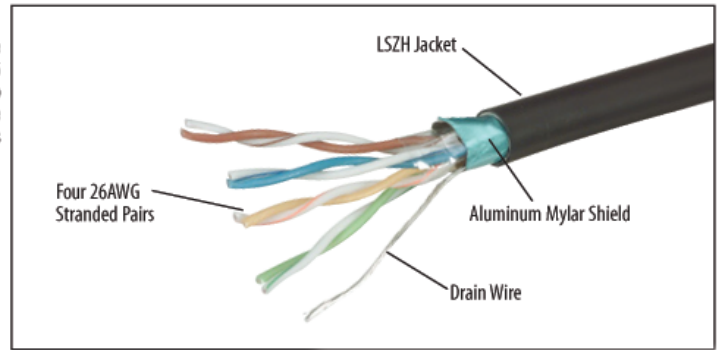

TYPES OF SHIELDED CABLING

JACKET TYPES:

PVC - Non fire retardant, releases toxic gasses when burned.
 LSZH - Non fire retardant, greatly reduced toxic emissions when burned.
 Plenum - Fire retardant.

CONDUCTOR TYPES:

Solid - Less flexible, can be punched into IDC connectors (110, 66, Krone).
 Stranded - Most flexible.

Category 5E RJ45 to RJ45 Shielded Low Smoke Zero Halogen Patch Cables

Designed for environments where PVC's combustive toxicity is restricted, L-com's shielded Low Smoke Zero Halogen (LSZH) Ethernet cables provide the ideal alternative. Featuring all-metal-body RJ45 connectors and aluminized polyester shielded cable with drain wire, these assemblies are designed to protect from EMI/RFI while maintaining high performance data transmission characteristics. Ensure the protection of your investment by utilizing these L-com exclusive LSZH cables. Ask about custom lengths and quantity pricing. Talk to us about your project today!

Item #	Description	Color
Category 5E Shielded Low Smoke Zero Halogen Patch Cables		
This series features 26AWG stranded conductors and a 100% foil shield. The LSZH jacket is perfect for environments where PVC's combustive toxicity is restricted.		
TRD855SZ-1	Shielded Cat. 5E LSZH Cable, RJ45 / RJ45, 1.0 ft	Black
TRD855SZ-2	Shielded Cat. 5E LSZH Cable, RJ45 / RJ45, 2.0 ft	Black
TRD855SZ-3	Shielded Cat. 5E LSZH Cable, RJ45 / RJ45, 3.0 ft	Black
TRD855SZ-5	Shielded Cat. 5E LSZH Cable, RJ45 / RJ45, 5.0 ft	Black
TRD855SZ-7	Shielded Cat. 5E LSZH Cable, RJ45 / RJ45, 7.0 ft	Black
TRD855SZ-10	Shielded Cat. 5E LSZH Cable, RJ45 / RJ45, 10.0 ft	Black
TRD855SZ-15	Shielded Cat. 5E LSZH Cable, RJ45 / RJ45, 15.0 ft	Black
TRD855SZ-25	Shielded Cat. 5E LSZH Cable, RJ45 / RJ45, 25.0 ft	Black
TRD855SZ-50	Shielded Cat. 5E LSZH Cable, RJ45 / RJ45, 50.0 ft	Black
TRD855SZ-75	Shielded Cat. 5E LSZH Cable, RJ45 / RJ45, 75.0 ft	Black
TRD855SZ-100	Shielded Cat. 5E LSZH Cable, RJ45 / RJ45, 100.0 ft	Black
Twisted Pair Pinning: 1 & 2, 3 & 6, 4 & 5, 7 & 8.		