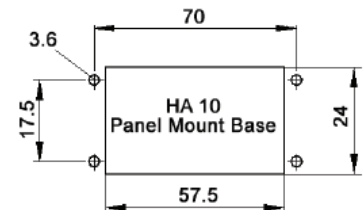

PANEL MOUNT BASES

Without Dust Cover	With Dust Cover
104420C0	704440C0

All dimensions are in mm.