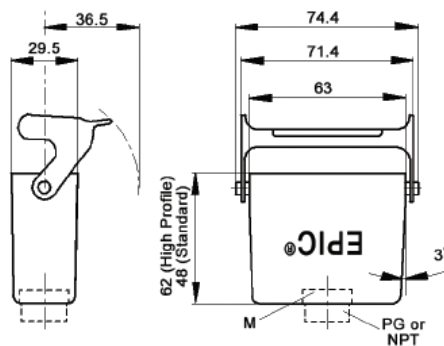

SURFACE MOUNT BASES

All dimensions are in mm.

WITHOUT DUST COVER

Number of Entries	Size of Entry			Part Numbers			Complete your installation with a SKINTOP®, Pg 352			
	PG	NPT	Metric	PG	NPT	Metric	PG- Nylon	PG- Metal	Metric- Nylon	Metric- Metal
1 Entry	16	1/2"	20	104481C0	104481NP	19448100	53015140	52015740	53111020	53112020
	21	3/4"	25	104480C0	104480NP	19448000	53015150	52015750	53111030	53112030
2 Entries	16	1/2"	20	104501C0	104501NP	19450100	53015140	52015740	53111020	53112020
	21	3/4"	25	104500C0	104500NP	19450000	53015150	52015750	53111030	53112030

WITH DUST COVER

Number of Entries	Size of Entry			Part Numbers			Complete your installation with a SKINTOP®, Pg 352			
	PG	NPT	Metric	PG	NPT	Metric	PG- Nylon	PG- Metal	Metric- Nylon	Metric- Metal
1 Entry	16	1/2"	20	704552C0	704552NP	79455200	53015140	52015740	53111020	53112020
	21	3/4"	25	70455400	704554NP	79455400	53015150	52015750	53111030	53112030
2 Entries	16	1/2"	20	70456200	704562NP	79456200	53015140	52015740	53111020	53112020
	21	3/4"	25	70456400	704564NP	79456400	53015150	52015750	53111030	53112030

CABLE COUPLER HOODS

PG

METRIC

All dimensions are in mm.

Profile	Size of Entry			Part Numbers			Complete your installation with a SKINTOP®, Pg 352			
	PG	NPT	Metric	PG	NPT	Metric	PG- Nylon	PG- Metal	Metric- Nylon	Metric- Metal
Standard	13.5	1/2"	20	10439000	104390NP	19439000	53015130	52015700	53111020	53112020
	16	1/2"	25	704500C0	704500NP	79450000	53015140	52015740	53111030	53112030
High	21	3/4"	25	704504C0	704504NP	79450400	53015150	52015750	53111030	53112030