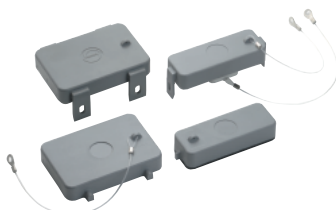

High Profile Metric hoods do not come with a neck.

PANEL MOUNT BASES

Without Dust Cover	With Dust Cover
104420C0	704440C0

All dimensions are in mm.

DUST COVERS WITH OR WITHOUT ATTACHMENT STRING

Material:		Thermoplastic Resin	Temperature:		-40°C to +125°C
Description	Part # with string	Part # without string			
HA 10 Panel Mt or Surface Mt Base/ Cable Coupler hoods (includes gasket)	10457500	10457700			
Dust cover for HA 10 Hoods	10457600	10457800			

SURFACE MOUNT BASES

All dimensions are in mm.

WITHOUT DUST COVER

Number of Entries	Size of Entry			Part Numbers			Complete your installation with a SKINTOP®, Pg 352			
	PG	NPT	Metric	PG	NPT	Metric	PG- Nylon	PG- Metal	Metric- Nylon	Metric- Metal
1 Entry	16	1/2"	20	104481C0	104481NP	19448100	53015140	52015740	53111020	53112020
	21	3/4"	25	104480C0	104480NP	19448000	53015150	52015750	53111030	53112030
2 Entries	16	1/2"	20	104501C0	104501NP	19450100	53015140	52015740	53111020	53112020
	21	3/4"	25	104500C0	104500NP	19450000	53015150	52015750	53111030	53112030

WITH DUST COVER

Number of Entries	Size of Entry			Part Numbers			Complete your installation with a SKINTOP®, Pg 352			
	PG	NPT	Metric	PG	NPT	Metric	PG- Nylon	PG- Metal	Metric- Nylon	Metric- Metal
1 Entry	16	1/2"	20	704552C0	704552NP	79455200	53015140	52015740	53111020	53112020
	21	3/4"	25	70455400	704554NP	79455400	53015150	52015750	53111030	53112030
2 Entries	16	1/2"	20	70456200	704562NP	79456200	53015140	52015740	53111020	53112020
	21	3/4"	25	70456400	704564NP	79456400	53015150	52015750	53111030	53112030