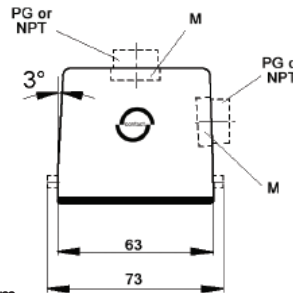

EPIC® Rectangular Connectors

HA 10 Housings: Single Lever on Base

TOP & SIDE ENTRY HOODS

TOP ENTRY

All dimensions are in mm.

SIDE ENTRY

Specifications: DIN 43652
Temperature Range: -40°C to +125°C

Protection class: NEMA 4, NEMA 12, IP65
Material: Aluminum alloy, powder coated

STANDARD PROFILE

Position of Cable Entry	Size of Entry			Part Numbers			Complete your installation with a SKINTOP®, Pg 352			
	PG	NPT	Metric	PG	NPT	Metric	PG- Nylon	PG- Metal	Metric- Nylon	Metric-Metal
Top Entry	13	1/2"	20	10446000	104460NP	19446000	53015130	52015730	53111020	53112020
	16	1/2"	25	10446100	104461NP	19446100	53015140	52015740	53111030	53112030
Side Entry	16	1/2"	20	10445000	104450NP	19445000	53015140	52015740	53111020	53112020
	21	3/4"	25	10445500	104455NP	19445500	53015150	52015750	53111030	53112030