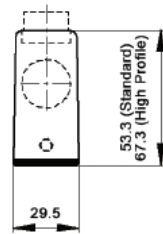

EPIC® Rectangular Connectors

HA 10 Housings: Single Lever on Base

TOP & SIDE ENTRY HOODS

TOP ENTRY

All dimensions are in mm.

SIDE ENTRY

Specifications: DIN 43652
Temperature Range: -40°C to +125°C

Protection class: NEMA 4, NEMA 12, IP65
Material: Aluminum alloy, powder coated

STANDARD PROFILE

Position of Cable Entry	Size of Entry			Part Numbers			Complete your installation with a SKINTOP®, Pg 352			
	PG	NPT	Metric	PG	NPT	Metric	PG- Nylon	PG- Metal	Metric- Nylon	Metric-Metal
Top Entry	13	1/2"	20	10446000	104460NP	19446000	53015130	52015730	53111020	53112020
	16	1/2"	25	10446100	104461NP	19446100	53015140	52015740	53111030	53112030
Side Entry	16	1/2"	20	10445000	104450NP	19445000	53015140	52015740	53111020	53112020
	21	3/4"	25	10445500	104455NP	19445500	53015150	52015750	53111030	53112030

CABLE COUPLER HOODS

PG

METRIC

All dimensions are in mm.

Profile	Size of Entry			Part Numbers			Complete your installation with a SKINTOP®, Pg 352			
	PG	NPT	Metric	PG	NPT	Metric	PG- Nylon	PG- Metal	Metric- Nylon	Metric- Metal
Standard	13.5	1/2"	20	10439000	104390NP	19439000	53015130	52015700	53111020	53112020
	16	1/2"	25	704500C0	704500NP	79450000	53015140	52015740	53111030	53112030
High	21	3/4"	25	704504C0	704504NP	79450400	53015150	52015750	53111030	53112030