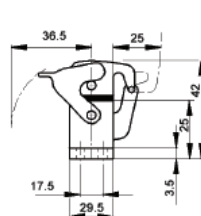

PANEL MOUNT BASES

Without Dust Cover	With Dust Cover
104420C0	704440C0

All dimensions are in mm.