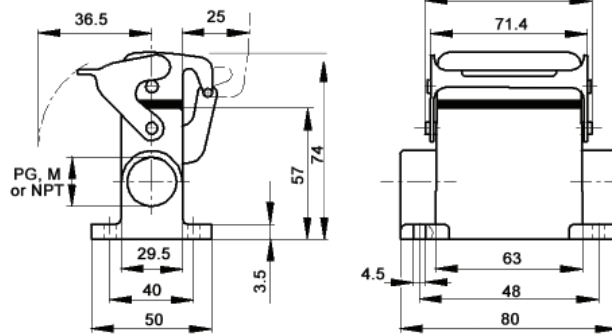

SURFACE MOUNT BASES

All dimensions are in mm.

WITHOUT DUST COVER

Number of Entries	Size of Entry			Part Numbers			Complete your installation with a SKINTOP®, Pg 352			
	PG	NPT	Metric	PG	NPT	Metric	PG- Nylon	PG- Metal	Metric- Nylon	Metric- Metal
1 Entry	16	1/2"	20	104481C0	104481NP	19448100	53015140	52015740	53111020	53112020
	21	3/4"	25	104480C0	104480NP	19448000	53015150	52015750	53111030	53112030
2 Entries	16	1/2"	20	104501C0	104501NP	19450100	53015140	52015740	53111020	53112020
	21	3/4"	25	104500C0	104500NP	19450000	53015150	52015750	53111030	53112030

WITH DUST COVER

Number of Entries	Size of Entry			Part Numbers			Complete your installation with a SKINTOP®, Pg 352			
	PG	NPT	Metric	PG	NPT	Metric	PG- Nylon	PG- Metal	Metric- Nylon	Metric- Metal
1 Entry	16	1/2"	20	704552C0	704552NP	79455200	53015140	52015740	53111020	53112020
	21	3/4"	25	70455400	704554NP	79455400	53015150	52015750	53111030	53112030
2 Entries	16	1/2"	20	70456200	704562NP	79456200	53015140	52015740	53111020	53112020
	21	3/4"	25	70456400	704564NP	79456400	53015150	52015750	53111030	53112030

CABLE COUPLER HOODS

PG

METRIC

All dimensions are in mm.

Profile	Size of Entry			Part Numbers			Complete your installation with a SKINTOP®, Pg 352			
	PG	NPT	Metric	PG	NPT	Metric	PG- Nylon	PG- Metal	Metric- Nylon	Metric- Metal
Standard	13.5	1/2"	20	10439000	104390NP	19439000	53015130	52015700	53111020	53112020
	16	1/2"	25	704500C0	704500NP	79450000	53015140	52015740	53111030	53112030
High	21	3/4"	25	704504C0	704504NP	79450400	53015150	52015750	53111030	53112030