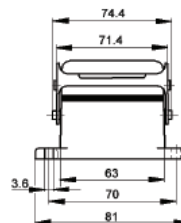

PANEL MOUNT BASES

Without Dust Cover	With Dust Cover
104420C0	704440C0

All dimensions are in mm.