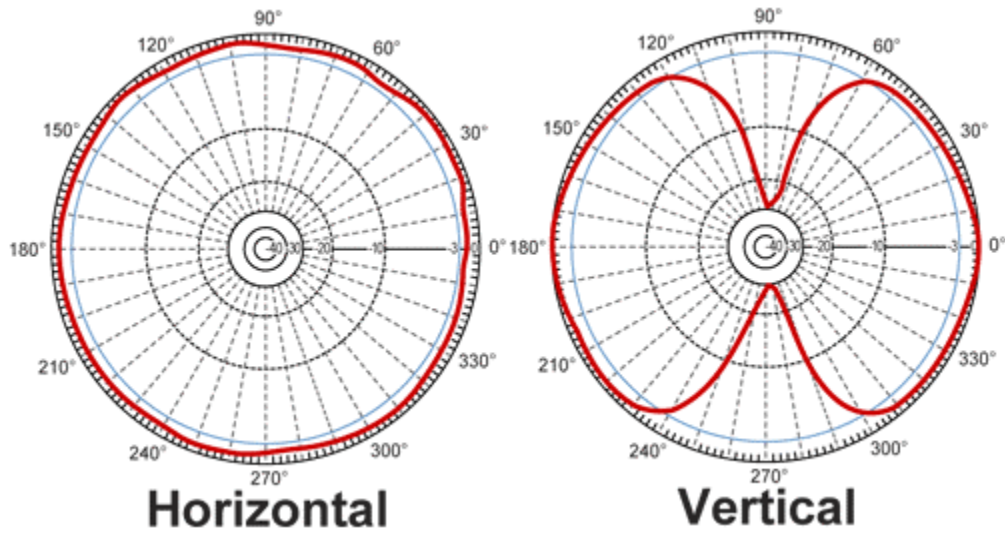

Antenna Gain Pattern

Guaranteed Quality

This product is backed by Hyperlink's Limited Warranty

Optional Magnetic Mount

	Model	Description
	HMA6-RSPA10	Reverse-Polarity SMA-Jack (RP-SMA Jack) magnetic mount with 5 ft. high performance low-loss 100 series cable terminated with a Reverse-Polarity SMA Plug (RP-SMA Plug) connector. Custom connectors and cable lengths also available.