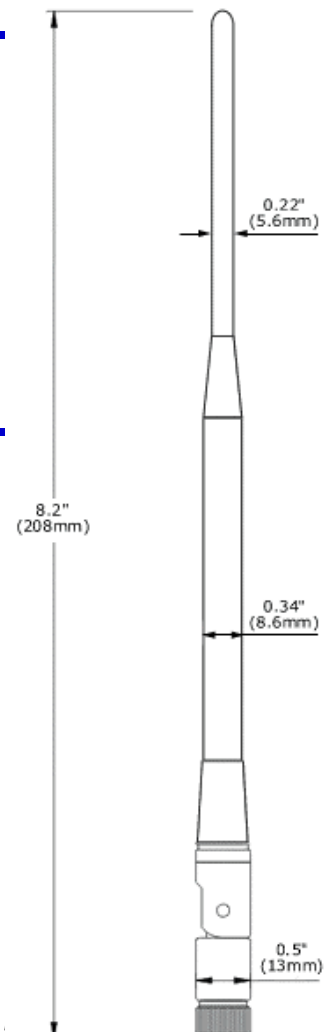

## 2.4 GHz 5.5 dBi Reverse Polarity-SMA "Rubber Duck" Wireless LAN Antenna - Model: HG2405RD-RSP

### Description

This compact 2.4GHz omnidirectional "rubber-duck" WiFi antenna provides broad coverage and 5.5 dBi gain. It is a coaxial sleeve design with an omni-directional pattern. It is ideally suited for IEEE 802.11b and 802.11g wireless LANs, Bluetooth® and other WLAN applications.

Measuring 8.2" long, this flexible antenna features a tilt-and-swivel reverse-polarity SMA connector, allowing them to be used vertically, at a right angle, or any angle in-between. It is suitable as a replacement RF antenna for many access points and radios that are equipped with reverse-polarity SMA connectors including D-Link®, Linksys® WET11 and others.

### Specifications

<b>Frequency</b>	2400-2500 MHz
<b>Gain</b>	5.5 dBi
<b>Impedance</b>	50 Ohm
<b>VSWR</b>	< 2.0
<b>Weight</b>	0.7 oz. (20 g)
<b>Length</b>	8.2" (208 mm)
<b>Diameter</b>	0.5" (13 mm)
<b>Finish</b>	Matte Black
<b>Connector</b>	Reverse Polarity SMA Plug
<b>Operating Temperature</b>	-40° C to to 85° C (-40° F to 185° F)
<b>Flame Rating</b>	UL 94HB
<b>Polarization</b>	Vertical
<b>RoHS Compliant</b>	Yes