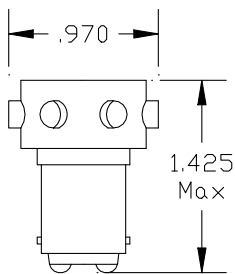

MODEL 197

T - 3 ¼ MINIATURE BAYONET CLUSTER LED - Dual Polarity AC/DC

Voltages available from 5 - 48VDC and 5 - 120VAC. Please specify color when ordering. Insert 1 - Red, 2 - Green, 3 - Yellow, 4 - Amber, 5 - Ultra Green, 6 - Ultra Blue, 7 - Pure White where "X" appears below. Ultra Bright Blue, Ultra Bright Green and White are configured with a single 5mm LED only. All others are configured with a six T-1 LED cluster.

<u>Voltages</u>	<u>Pos. Ctr.</u>	<u>Neg. Ctr.</u>	<u>Dual Pol.</u>
5vdc/vac	197-PC5X	197-NC5X	197-DP5X
14vdc/vac	197-PC14X	197-NC14X	197-DP14X
24vdc/vac	197-PC24X	197-NC24X	197-DP24X
28vdc/vac	197-PC28X	197-NC28X	197-DP28X
48vdc/vac	197-PC48X	197-NC48X	197-DP48X
120vac			197-DP120

Direct replacement for the following incandescent lamps: 24MB, 28MB, 44, 47, 53, 60RB, 120MB, 194, 256, 313, 356, 363, 756, 757, 1445, 1450, 1495, 1813, 1815, 1816, 1818, 1819, 1820, 1829, 1850, 1855, 1864, 1866, 1891, 1892, 1893.

MODEL 160

T - 4 ½ CANDELABRA LED - Dual Polarity AC/DC

S6 candelabra screw base LED light. Long life, low power replacement for incandescent lamps. Dual polarity works in both AC and DC applications. Comes as a 4 LED cluster. Insert 1 - Red, 2 - Green, 3 - Yellow, 4 - Amber, 5 - Ultra Green, 6 - Ultra Blue, 7 - Pure White where "X" appears.

<u>Voltage</u>	<u>Model No.</u>
12	160-12X
24	160-24X
28	160-28X
48	160-48X
60	160-60X
120	160-120X (AC only)

Direct replacement for 3S6 and 6S6 lamps

How to Order: Model No.-Voltage-Color
Example: 160-121

MODEL 460

STACK LIGHT - Dual Polarity AC/DC