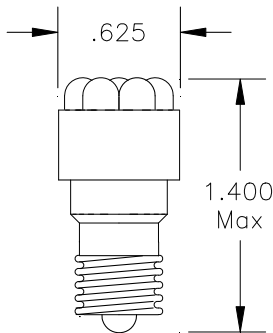

MODEL 160

T - 4 ½ CANDELABRA LED - Dual Polarity AC/DC

S6 candelabra screw base LED light. Long life, low power replacement for incandescent lamps. Dual polarity works in both AC and DC applications. Comes as a 4 LED cluster. Insert 1 - Red, 2 - Green, 3 - Yellow, 4 - Amber, 5 - Ultra Green, 6 - Ultra Blue, 7 - Pure White where "X" appears.

<u>Voltage</u>	<u>Model No.</u>
12	160-12X
24	160-24X
28	160-28X
48	160-48X
60	160-60X
120	160-120X (AC only)

Direct replacement for 3S6 and 6S6 lamps

How to Order: Model No.-Voltage-Color
Example: 160-121