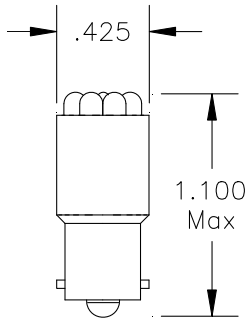

### T - 3 ¼ MINIATURE BAYONET CLUSTER LED - Dual Polarity AC/DC

Voltages available from 5 - 48VDC and 5 - 120VAC. Please specify color when ordering. Insert 1 - Red, 2 - Green, 3 - Yellow, 4 - Amber, 5 - Ultra Green, 6 - Ultra Blue, 7 - Pure White where "X" appears below. Ultra Bright Blue, Ultra Bright Green and White are configured with a single 5mm LED only. All others are configured with a six T-1 LED cluster.

<u>Voltages</u>	<u>Pos. Ctr.</u>	<u>Neg. Ctr.</u>	<u>Dual Pol.</u>
5vdc/vac	197-PC5X	197-NC5X	197-DP5X
14vdc/vac	197-PC14X	197-NC14X	197-DP14X
24vdc/vac	197-PC24X	197-NC24X	197-DP24X
28vdc/vac	197-PC28X	197-NC28X	197-DP28X
48vdc/vac	197-PC48X	197-NC48X	197-DP48X
120vac			197-DP120