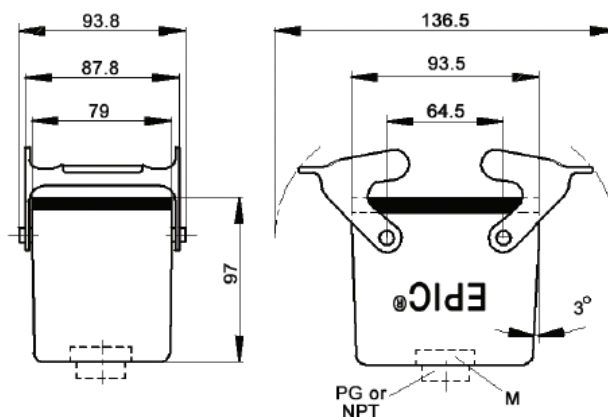

EPIC® Rectangular Connectors

HBE 32 Housings: Double Levers on Base

SURFACE MOUNT BASES

All dimensions are in mm.

Specifications: DIN 43652
Temperature Range: -40°C to +125°C
Protection class: NEMA 4, NEMA 12, IP65
Material: Aluminum alloy, powder coated

# of Entries	Size of Entry			Part Numbers			Complete your installation with a SKINTOP®, Pg 352			
	PG	NPT	Metric	PG	NPT	Metric	PG- Nylon	PG- Metal	Metric- Nylon	Metric- Metal
2 Entries	29	1"	32	101380C0	101380NP	19138000	53015160	52015760	53111040	53112040
1 Entry	29	1"	32	101370C0	101370NP	19137000	53015160	52015760	53111040	53112040

Dust cover with double lever bolts and attachment string: 101420KIT

CABLE COUPLER HOODS

Specifications: DIN 43652
Temperature Range: -40°C to +125°C
Protection class: NEMA 4, NEMA 12, IP65
Material: Aluminum alloy, powder coated

Size of Entry			Part Numbers			Complete your installation with a SKINTOP®, Pg 352			
PG	NPT	Metric	PG	NPT	Metric	PG- Nylon	PG- Metal	Metric- Nylon	Metric- Metal
21	3/4"	-	101390C0	101390NP	-	53015150	52015750	-	-
29	1"	32	101395C0	101395NP	19139500	53015160	52015760	53111040	53112040