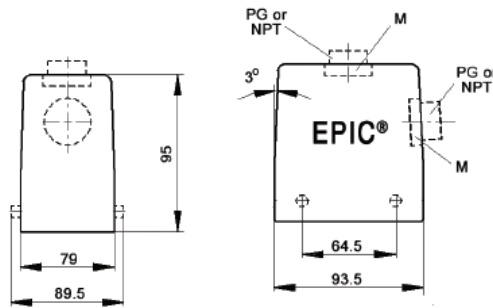

EPIC® Rectangular Connectors

HBE 32 Housings: Double Levers on Base

TOP ENTRY

HOODS

All dimensions are in mm.

SIDE ENTRY

Specifications: DIN 43652
Temperature Range: -40°C to +125°C
Protection class: NEMA 4, NEMA 12, IP65
Material: Aluminum alloy, powder coated

Position of Cable Entry	Size of Entry			Part Numbers			Complete your installation with a SKINTOP®, Pg 352			
	PG	NPT	Metric	PG	NPT	Metric	PG- Nylon	PG- Metal	Metric- Nylon	Metric- Metal
Top Entry	21	3/4"	-	10133000	101330NP	-	53015150	52015750	-	-
	29	1"	32	10134000	101340NP	19134000	53015160	52015760	53111040	53111040
	-	-	40	-	-	19134400	-	-	53111050	53112050
Side Entry	21	3/4"	25	10135000	101350NP	19135000	53015150	52015750	-	-
	29	1"	32	10136000	101360NP	19136000	53015160	52015760	53111040	53111040
	-	-	40	-	-	19136200	-	-	53111050	53112050

EPIC® Rectangular Connectors

HBE 32 Housings: Double Levers on Base

SURFACE MOUNT BASES

All dimensions are in mm.

Specifications: DIN 43652
Temperature Range: -40°C to +125°C
Protection class: NEMA 4, NEMA 12, IP65
Material: Aluminum alloy, powder coated