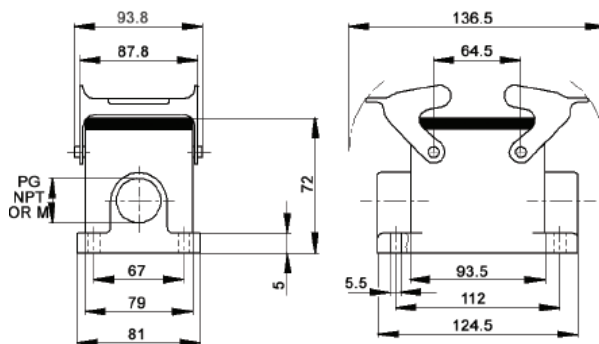

EPIC® Rectangular Connectors

HBE 32 Housings: Double Levers on Base

TOP ENTRY

HOODS

All dimensions are in mm.

SIDE ENTRY

Specifications: DIN 43652
Temperature Range: -40°C to +125°C
Protection class: NEMA 4, NEMA 12, IP65
Material: Aluminum alloy, powder coated

Position of Cable Entry	Size of Entry			Part Numbers			Complete your installation with a SKINTOP®, Pg 352			
	PG	NPT	Metric	PG	NPT	Metric	PG- Nylon	PG- Metal	Metric- Nylon	Metric- Metal
Top Entry	21	3/4"	-	10133000	101330NP	-	53015150	52015750	-	-
	29	1"	32	10134000	101340NP	19134000	53015160	52015760	53111040	53111040
	-	-	40	-	-	19134400	-	-	53111050	53112050
Side Entry	21	3/4"	25	10135000	101350NP	19135000	53015150	52015750	-	-
	29	1"	32	10136000	101360NP	19136000	53015160	52015760	53111040	53111040
	-	-	40	-	-	19136200	-	-	53111050	53112050

EPIC® Rectangular Connectors

HBE 32 Housings: Double Levers on Base

SURFACE MOUNT BASES

All dimensions are in mm.

Specifications: DIN 43652
Temperature Range: -40°C to +125°C
Protection class: NEMA 4, NEMA 12, IP65
Material: Aluminum alloy, powder coated

# of Entries	Size of Entry			Part Numbers			Complete your installation with a SKINTOP®, Pg 352			
	PG	NPT	Metric	PG	NPT	Metric	PG- Nylon	PG- Metal	Metric- Nylon	Metric- Metal
2 Entries	29	1"	32	101380C0	101380NP	19138000	53015160	52015760	53111040	53112040
1 Entry	29	1"	32	101370C0	101370NP	19137000	53015160	52015760	53111040	53112040