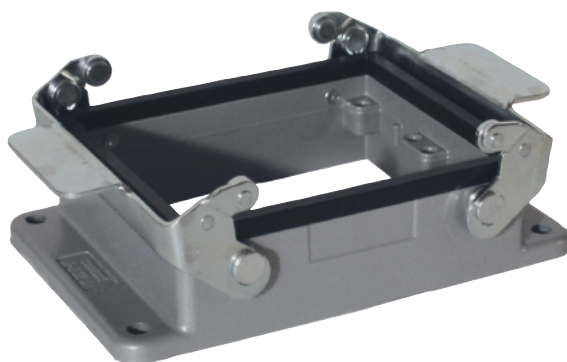

EPIC® Rectangular Connectors

HBE 32 Housings: Double Levers on Base

TOP ENTRY

HOODS

All dimensions are in mm.

SIDE ENTRY

Specifications: DIN 43652
Temperature Range: -40°C to +125°C
Protection class: NEMA 4, NEMA 12, IP65
Material: Aluminum alloy, powder coated

Position of Cable Entry	Size of Entry			Part Numbers			Complete your installation with a SKINTOP®, Pg 352			
	PG	NPT	Metric	PG	NPT	Metric	PG- Nylon	PG- Metal	Metric- Nylon	Metric- Metal
Top Entry	21	3/4"	-	10133000	101330NP	-	53015150	52015750	-	-
	29	1"	32	10134000	101340NP	19134000	53015160	52015760	53111040	53111040
	-	-	40	-	-	19134400	-	-	53111050	53112050
Side Entry	21	3/4"	25	10135000	101350NP	19135000	53015150	52015750	-	-
	29	1"	32	10136000	101360NP	19136000	53015160	52015760	53111040	53111040
	-	-	40	-	-	19136200	-	-	53111050	53112050

Metric hoods do not come with a neck.

PANEL MOUNT BASES

Description	Part Numbers
Panel Mount without Dust Cover	101320C0

Dust cover with double lever bolts and attachment string: 101420KIT

All dimensions are in mm.

EPIC® Rectangular Connectors

HBE 32 Housings: Double Levers on Base

SURFACE MOUNT BASES

All dimensions are in mm.

Specifications: DIN 43652
Temperature Range: -40°C to +125°C
Protection class: NEMA 4, NEMA 12, IP65
Material: Aluminum alloy, powder coated