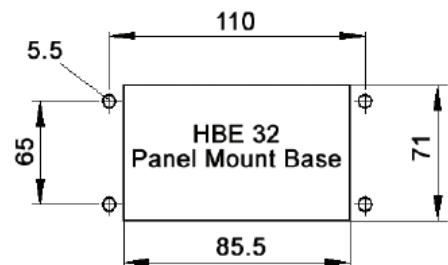

EPIC® Rectangular Connectors

HBE 32 Housings: Double Levers on Base

TOP ENTRY

HOODS

All dimensions are in mm.

SIDE ENTRY

Specifications: DIN 43652
Temperature Range: -40°C to +125°C
Protection class: NEMA 4, NEMA 12, IP65
Material: Aluminum alloy, powder coated

EPIC® Rectangular Connectors

HBE 32 Housings: Double Levers on Base

SURFACE MOUNT BASES

All dimensions are in mm.

Specifications: DIN 43652
Temperature Range: -40°C to +125°C
Protection class: NEMA 4, NEMA 12, IP65
Material: Aluminum alloy, powder coated