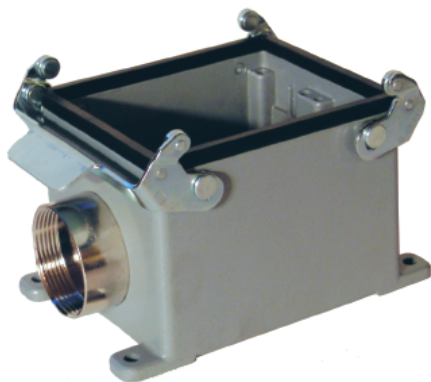

EPIC® Rectangular Connectors

HBE 32 Housings: Double Levers on Base

TOP ENTRY

HOODS

All dimensions are in mm.

SIDE ENTRY

Specifications: DIN 43652
Temperature Range: -40°C to +125°C
Protection class: NEMA 4, NEMA 12, IP65
Material: Aluminum alloy, powder coated

Metric hoods do not come with a neck.

PANEL MOUNT BASES

Description	Part Numbers
Panel Mount without Dust Cover	101320C0

Dust cover with double lever bolts and attachment string: 101420KIT

All dimensions are in mm.

EPIC® Rectangular Connectors

HBE 32 Housings: Double Levers on Base

SURFACE MOUNT BASES

All dimensions are in mm.

Specifications: DIN 43652
Temperature Range: -40°C to +125°C
Protection class: NEMA 4, NEMA 12, IP65
Material: Aluminum alloy, powder coated

# of Entries	Size of Entry			Part Numbers			Complete your installation with a SKINTOP®, Pg 352			
	PG	NPT	Metric	PG	NPT	Metric	PG- Nylon	PG- Metal	Metric- Nylon	Metric- Metal
2 Entries	29	1"	32	101380C0	101380NP	19138000	53015160	52015760	53111040	53112040
1 Entry	29	1"	32	101370C0	101370NP	19137000	53015160	52015760	53111040	53112040