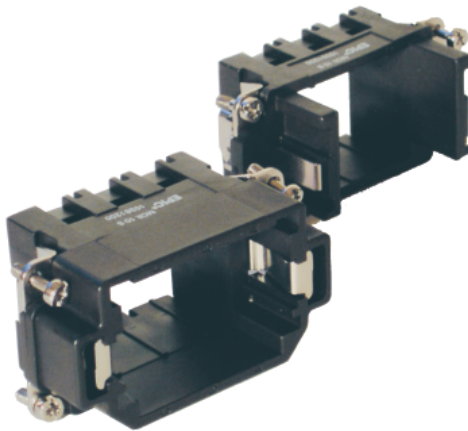

# EPIC® Rectangular Connectors

MC Series Frames

## 2 MODULE FRAME: HOLDS 2 MODULES

All dimensions are in mm.

Plug	Receptacle
10381000	10381100

## 3 MODULE FRAME: HOLDS 3 MODULES

All dimensions are in mm.

Plug	Receptacle
10381200	10381300

## 5 MODULE FRAME: HOLDS 5 MODULES

All dimensions are in mm.

Plug	Receptacle
10381400	10381500