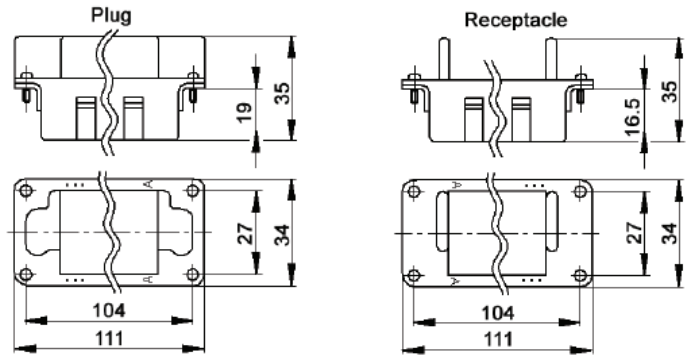

7 MODULE FRAME: HOLDS 7 MODULES