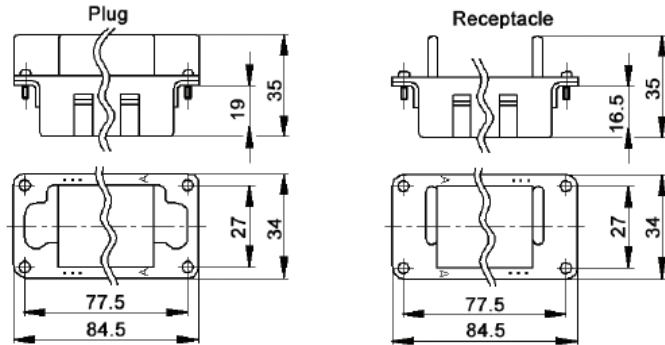

EPIC® Rectangular Connectors

MC Series Frames

5 MODULE FRAME: HOLDS 5 MODULES