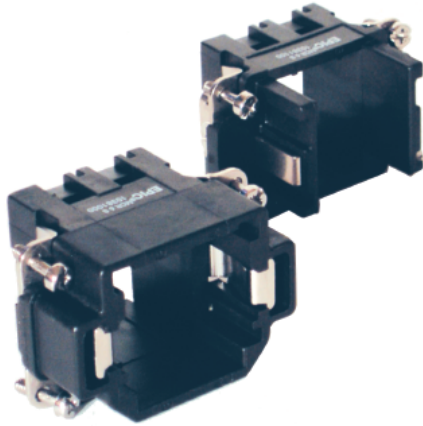

# EPIC® Rectangular Connectors

MC Series Frames

## 2 MODULE FRAME: HOLDS 2 MODULES

All dimensions are in mm.

Plug	Receptacle
10381000	10381100

## 3 MODULE FRAME: HOLDS 3 MODULES

All dimensions are in mm.

Plug	Receptacle
10381200	10381300

## 5 MODULE FRAME: HOLDS 5 MODULES

All dimensions are in mm.

Plug	Receptacle
10381400	10381500