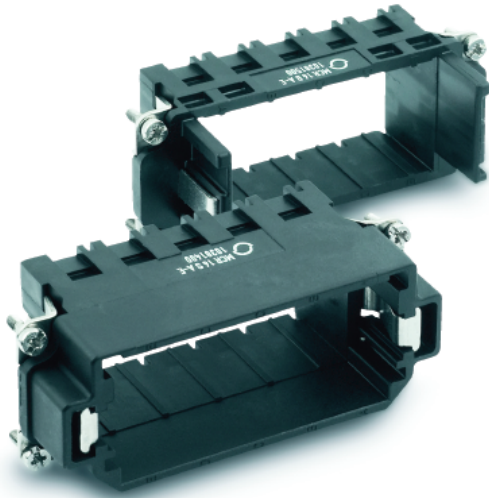

EPIC® Rectangular Connectors

MC Series Frames

5 MODULE FRAME: HOLDS 5 MODULES