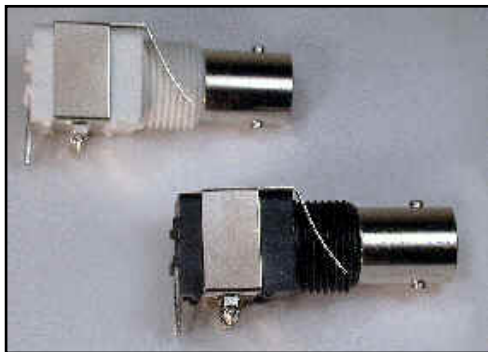

"BNC" PC Board Right Angle Jacks

These BNC jacks are manufactured to the highest standards to assure stability in maintaining impedance matching at 50 ohm and 75 ohm applications. The 50 ohm versions have been approved by most of the U.S. manufacturers of LAN cards, and the 75 ohm is in wide use in High Definition Video applications which require the use of a True 75 ohm connector. Contacts are phosphor bronze and will remain resilient even after hundreds of insertions.

Fig. 36 (top)

Fig. 37

	Body Material	Description	Height F.M.S.	Contact Plating	Fig. No.
1)	Nickel/ Zinc	4 Post Low Profile, Metal	.453	Gold	38
2)	Nickel /Zinc	4 Post Low Profile, Metal	.453	Gold	38
	White Valox	Standard Profile W/ Posts	.610	Gold	28
	White Valox	Standard Profile WO Posts	.610	Gold	35
	Black Valox	Standard Profile W/ Posts	.610	Gold	30
	Black Valox	Standard Profile WO Posts	.610	Gold	35
	White Valox	Lo Profile W/ Posts	.515	Gold	29
	White Valox	Lo-Profile W/O Posts	.515	Gold	34
	Black Valox	Lo-Profile W/ Posts	.515	Gold	31
	Black Valox	Lo-Profile W/O Posts	.515	Gold	34
	Nickel /Zinc	Standard Profile W/ Posts	.620	Gold	32
	Nickel /Zinc	Super Lo-Profile W/ Clips	.340	Gold	35A
	Nickel / Zinc	Lo-Profile W/ Posts	.529	Gold	33
	White Valox	Standard Profile WO Posts	.610	Gold	35
	Black Valox	Standard Profile WO Posts	.610	Gold	35
	White Valox	Lo-Profile W/O Posts	.515	Gold	-
	Black Valox	Lo-Profile W/O Posts	.515	Gold	34
	White Valox	Standard Profile W/ Posts	.610	Gold	28
	Black Valox	Standard Profile W/ Posts	.610	Gold	30
	White Valox	Lo-Profile W/ Posts	.515	Gold	29
	Black Valox	Lo-Profile W/ Posts	.515	Gold	31
	Metal	Standard Profile W/ Posts	.620	Gold	32
	Metal	Lo-Profile W/ Posts	.529	Gold	31
	White Valox	9400pF 500V Decoupled	.515	Gold	36
	Black Valox	9400 pF 500V Decoupled	.515	Gold	37
	White Valox	9400 pF 1500V Decoupled	.515	Gold	36
	Black Valox	9400 pF 1500V Decoupled	.515	Gold	37
	Zinc/Brass	Jam Nut (364 Series)	----	----	36N
	Zinc/ Steel	Lock Washer (364Series)	----	----	37N