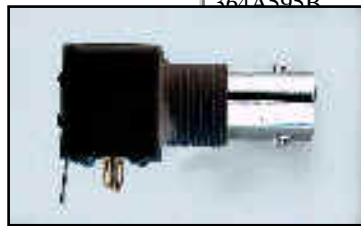

"BNC" PC Board Right Angle Jacks

These BNC jacks are manufactured to the highest standards to assure stability in maintaining impedance matching at 50 ohm and 75 ohm applications. The 50 ohm versions have been approved by most of the U.S. manufacturers of LAN cards, and the 75 ohm is in wide use in High Definition Video applications which require the use of a True 75 ohm connector. Contacts are phosphor bronze and will remain resilient even after hundreds of insertions.

Fig. 31