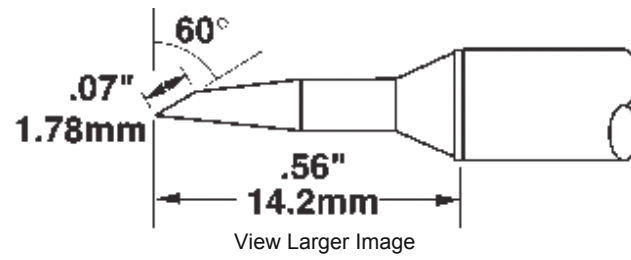

STTC-147

Bevel style, 1.78mm, 60 degree, soldering cartridge, 700 series, for use with MX-RM3E Rework Hand-piece or MX-H1-AV Metcal Advanced Hand-piece

Product Reviews

Login to rate or review this product