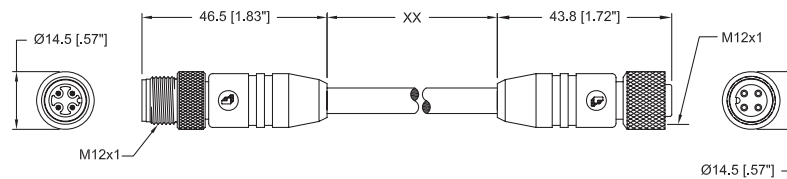

M12-Round-Plug Connector According to IEC 61076-2-101 M12-Cordsets

RST-RKT | RST-RKWT

Actuator-/Sensor Double-Ended Cordset, M12, Male to Female Straight and Male to Female 90° 3-, 4- and 5-Pole, yellow PUR, PVC and TPE cable, EURO DC Color Code, IP 68 and NEMA 6P rated.

Cable Types: 18 AWG
731 | 637 = TPE, yellow
645 | 602 = PUR, yellow

Cable Types: 22 AWG
632 | 633 | 612 = PVC, yellow
610 | 679 | 644 = PUR, yellow
643 = TPE, yellow

RST 4-RKT 4 - Male to Female Straight

RST 4 - RKWT 4 - Male Straight to Female 90°

Pin Assignments - M12

3-Pole		4-Pole		5-Pole	
		1 = brown 3 = blue 4 = black			1 = brown 2 = white 3 = blue 4 = black
		1 = brown 2 = white 3 = blue 4 = black 5 = grey