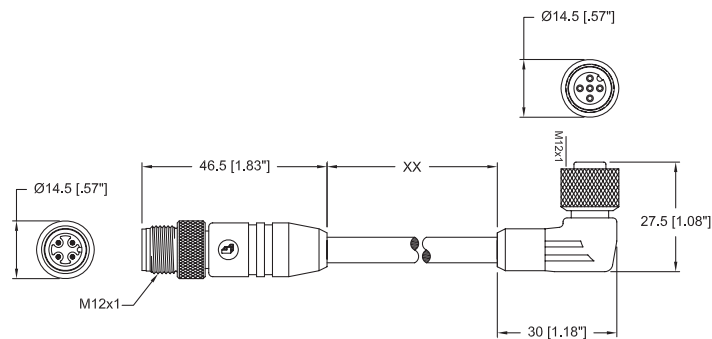

## M12-Round-Plug Connector According to IEC 61076-2-101 M12-Cordsets

### RST-RKT | RST-RKWT

Actuator-/Sensor Double-Ended Cordset, M12, Male to Female Straight and Male to Female 90° 3-, 4- and 5-Pole, yellow PUR, PVC and TPE cable, EURO DC Color Code, IP 68 and NEMA 6P rated.

### RST 4 - RKWT 4 - Male Straight to Female 90°

Molded Body	Polyurethane, yellow
Coupling Nut plated	Brass, nickel
Contacts	Brass, gold plated
Insert	Polyurethane
O-ring	Viton

**Electrical**

Current Rating	4A
Voltage Rating	250V

**Mechanical**

Temperature Protection	-40°C To 90°C IP 68, NEMA 6P
------------------------	---------------------------------