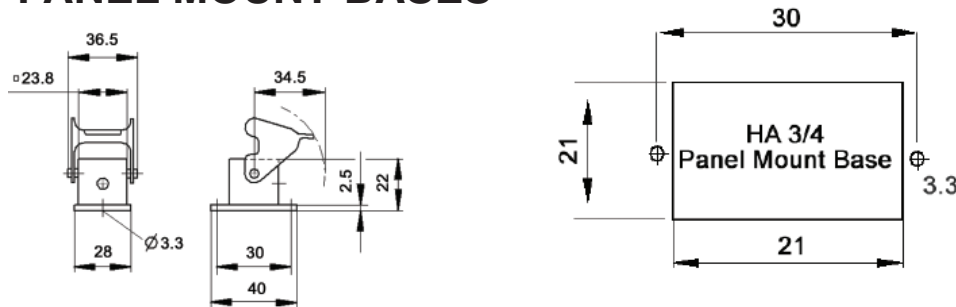

PANEL MOUNT BASES