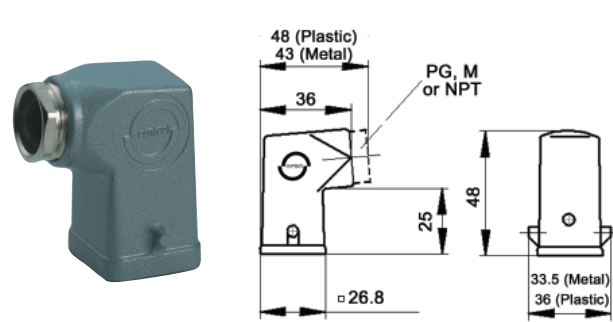

EPIC® Rectangular Connectors

HA 3/4 Housings: Single Lever on Base

TOP & SIDE ENTRY HOODS

TOP ENTRY

SIDE ENTRY

All dimensions are in mm.

Specifications: DIN 43652
Temperature Range: -40°C to +125°C

Protection class: NEMA 4, NEMA 12, IP65
Material: Aluminum alloy, powder coated

Top Entry Hoods

Material	Size of Entry			Without Cable Gland		With Cable Gland	
	PG	NPT	Metric	NPT	Metric	PG	Metric
Zinc Die Cast	11	1/2"	20	105121NP	-	10426500	19426500
Black Plastic	11	1/2"	20	104255NP	19425500	10426700	-
Grey Plastic	11	1/2"	20	104260NP	19426000	10426400	-

Side Entry Hoods

Material	Size of Entry			Without Cable Gland		With Cable Gland	
	PG	NPT	Metric	NPT	Metric	PG	Metric
Zinc Die Cast	11	1/2"	20	105123NP	-	10427500	19427500
Black Plastic	11	1/2"	20	104273NP	19427300	10620600	-
Grey Plastic	11	1/2"	20	104270NP	19427000	10427100	-

METAL

All dimensions are in mm.

PLASTIC

Material	Size of Entry			Without Cable Gland		With Cable Gland	
	PG	NPT	Metric	NPT	Metric	PG	Metric
Zinc Die Cast	11	1/2"	20	105127NP	-	10424500	19424500
Grey Plastic	11	1/2"	20	104240NP	19424100	10424200	-