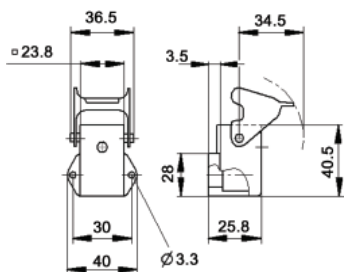

ANGLED PANEL MOUNT BASES