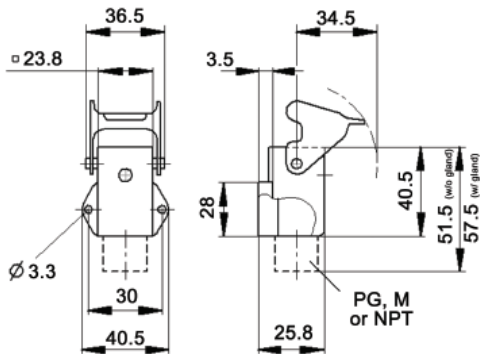

EPIC® Rectangular Connectors

HA 3/4 Housings: Single Lever on Base

TOP & SIDE ENTRY HOODS

TOP ENTRY

SIDE ENTRY

All dimensions are in mm.

Specifications: DIN 43652
Temperature Range: -40°C to +125°C

Protection class: NEMA 4, NEMA 12, IP65
Material: Aluminum alloy, powder coated

Side Entry Hoods

Material	Size of Entry			Without Cable Gland		With Cable Gland	
	PG	NPT	Metric	NPT	Metric	PG	Metric
Zinc Die Cast	11	1/2"	20	105123NP	-	10427500	19427500
Black Plastic	11	1/2"	20	104273NP	19427300	10620600	-
Grey Plastic	11	1/2"	20	104270NP	19427000	10427100	-

METAL

All dimensions are in mm.

PLASTIC

Material	Size of Entry			Without Cable Gland		With Cable Gland	
	PG	NPT	Metric	NPT	Metric	PG	Metric
Zinc Die Cast	11	1/2"	20	105127NP	-	10424500	19424500
Grey Plastic	11	1/2"	20	104240NP	19424100	10424200	-

CABLE COUPLER HOODS

METAL

All dimensions are in mm.

PLASTIC

Material	Size of Entry			Without Cable Gland		With Cable Gland	
	PG	NPT	Metric	NPT	Metric	PG	Metric
Zinc Die Cast	11	1/2"	20	105129NP	19512900	10429500	19429500
Black Plastic	11	1/2"	20	104292NP	19429200	10620300	-
Grey Plastic	11	1/2"	20	104290NP	19429000	10429100	-