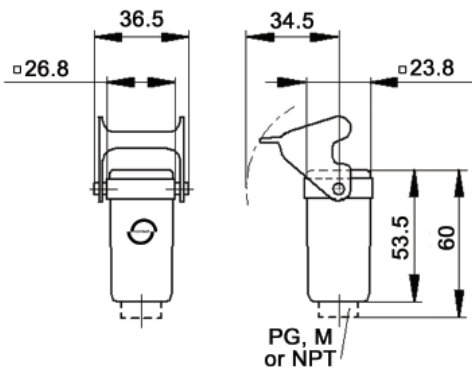

EPIC® Rectangular Connectors

HA 3/4 Housings: Single Lever on Base

TOP & SIDE ENTRY HOODS

TOP ENTRY

SIDE ENTRY

All dimensions are in mm.

Specifications: DIN 43652
Temperature Range: -40°C to +125°C

Protection class: NEMA 4, NEMA 12, IP65
Material: Aluminum alloy, powder coated

Side Entry Hoods

Material	Size of Entry			Without Cable Gland		With Cable Gland	
	PG	NPT	Metric	NPT	Metric	PG	Metric
Zinc Die Cast	11	1/2"	20	105123NP	-	10427500	19427500
Black Plastic	11	1/2"	20	104273NP	19427300	10620600	-
Grey Plastic	11	1/2"	20	104270NP	19427000	10427100	-

METAL

All dimensions are in mm.

PLASTIC

Material	Size of Entry			Without Cable Gland		With Cable Gland	
	PG	NPT	Metric	NPT	Metric	PG	Metric
Zinc Die Cast	11	1/2"	20	105127NP	-	10424500	19424500
Grey Plastic	11	1/2"	20	104240NP	19424100	10424200	-

CABLE COUPLER HOODS

METAL

All dimensions are in mm.

PLASTIC

Material	Size of Entry			Without Cable Gland		With Cable Gland	
	PG	NPT	Metric	NPT	Metric	PG	Metric
Zinc Die Cast	11	1/2"	20	105129NP	19512900	10429500	19429500
Black Plastic	11	1/2"	20	104292NP	19429200	10620300	-
Grey Plastic	11	1/2"	20	104290NP	19429000	10429100	-