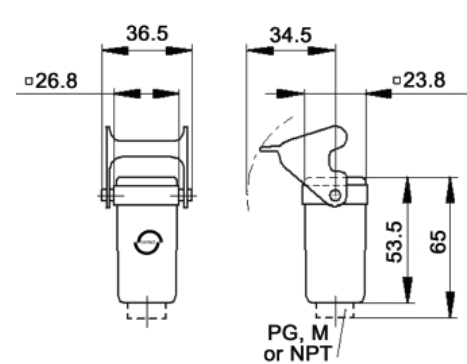

Side Entry Hoods

Material	Size of Entry			Without Cable Gland		With Cable Gland	
	PG	NPT	Metric	NPT	Metric	PG	Metric
Zinc Die Cast	11	1/2"	20	105123NP	-	10427500	19427500
Black Plastic	11	1/2"	20	104273NP	19427300	10620600	-
Grey Plastic	11	1/2"	20	104270NP	19427000	10427100	-

METAL

All dimensions are in mm.

PLASTIC

Material	Size of Entry			Without Cable Gland		With Cable Gland	
	PG	NPT	Metric	NPT	Metric	PG	Metric
Zinc Die Cast	11	1/2"	20	105127NP	-	10424500	19424500
Grey Plastic	11	1/2"	20	104240NP	19424100	10424200	-

CABLE COUPLER HOODS

METAL

All dimensions are in mm.

PLASTIC

Material	Size of Entry			Without Cable Gland		With Cable Gland	
	PG	NPT	Metric	NPT	Metric	PG	Metric
Zinc Die Cast	11	1/2"	20	105129NP	19512900	10429500	19429500
Black Plastic	11	1/2"	20	104292NP	19429200	10620300	-
Grey Plastic	11	1/2"	20	104290NP	19429000	10429100	-

DUST COVERS WITH OR WITHOUT ATTACHMENT STRING

Material: Thermoplastic Resin

Temperature: -40°C to +125°C

Covers for Panel Mount or Surface Mount Bases/ and Cable Coupler Hoods	Part # with string	Part # without string
Dust Cover for HA 3/4 Housings with Male Insert	10430400	10430000
Metal Dust Cover for HA 3/4 Housings with Male Insert	10513000	10430500
Dust Cover for HA 3/4 Housings with Female Insert (includes gasket)	10430100	10430300
Metal Dust Cover for HA 3/4 Housings with Female Insert (includes gasket)	10513100	-