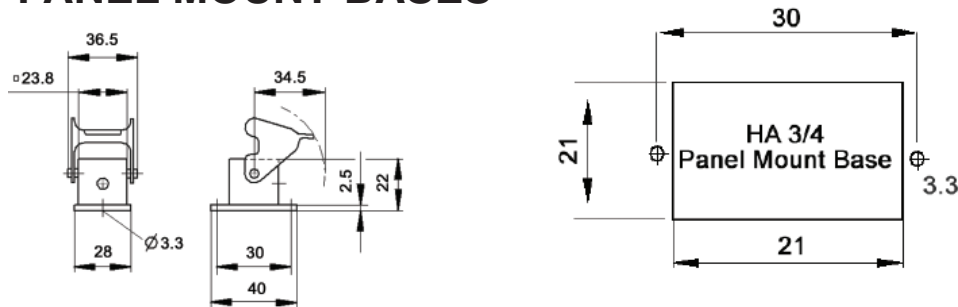

PANEL MOUNT BASES