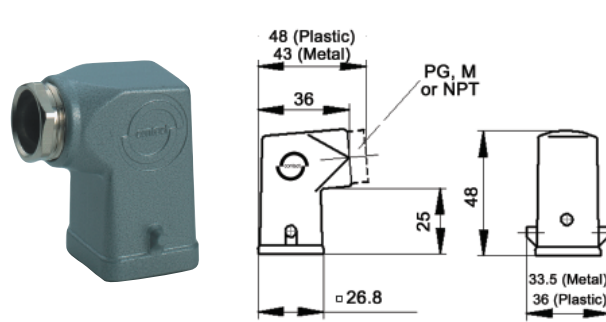

EPIC® Rectangular Connectors

HA 3/4 Housings: Single Lever on Base

TOP & SIDE ENTRY HOODS

TOP ENTRY

SIDE ENTRY

All dimensions are in mm.

Specifications: DIN 43652
Temperature Range: -40°C to +125°C

Protection class: NEMA 4, NEMA 12, IP65
Material: Aluminum alloy, powder coated

Top Entry Hoods

Material	Size of Entry			Without Cable Gland		With Cable Gland	
	PG	NPT	Metric	NPT	Metric	PG	Metric
Zinc Die Cast	11	1/2"	20	105121NP	-	10426500	19426500
Black Plastic	11	1/2"	20	104255NP	19425500	10426700	-
Grey Plastic	11	1/2"	20	104260NP	19426000	10426400	-

Side Entry Hoods

Material	Size of Entry			Without Cable Gland		With Cable Gland	
	PG	NPT	Metric	NPT	Metric	PG	Metric
Zinc Die Cast	11	1/2"	20	105123NP	-	10427500	19427500
Black Plastic	11	1/2"	20	104273NP	19427300	10620600	-
Grey Plastic	11	1/2"	20	104270NP	19427000	10427100	-

METAL

All dimensions are in mm.

PLASTIC

Material	Size of Entry			Without Cable Gland		With Cable Gland	
	PG	NPT	Metric	NPT	Metric	PG	Metric
Zinc Die Cast	11	1/2"	20	105127NP	-	10424500	19424500
Grey Plastic	11	1/2"	20	104240NP	19424100	10424200	-