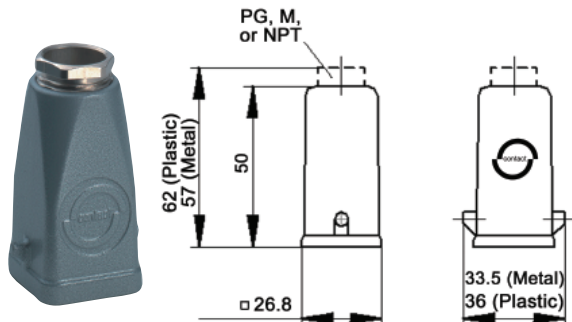

EPIC® Rectangular Connectors

HA 3/4 Housings: Single Lever on Base

TOP & SIDE ENTRY HOODS

TOP ENTRY

SIDE ENTRY

All dimensions are in mm.

Specifications: DIN 43652
Temperature Range: -40°C to +125°C

Protection class: NEMA 4, NEMA 12, IP65
Material: Aluminum alloy, powder coated

Top Entry Hoods

Material	Size of Entry			Without Cable Gland		With Cable Gland	
	PG	NPT	Metric	NPT	Metric	PG	Metric
Zinc Die Cast	11	1/2"	20	105121NP	-	10426500	19426500
Black Plastic	11	1/2"	20	104255NP	19425500	10426700	-
Grey Plastic	11	1/2"	20	104260NP	19426000	10426400	-

Side Entry Hoods

Material	Size of Entry			Without Cable Gland		With Cable Gland	
	PG	NPT	Metric	NPT	Metric	PG	Metric
Zinc Die Cast	11	1/2"	20	105123NP	-	10427500	19427500
Black Plastic	11	1/2"	20	104273NP	19427300	10620600	-
Grey Plastic	11	1/2"	20	104270NP	19427000	10427100	-

METAL

All dimensions are in mm.

PLASTIC

Material	Size of Entry			Without Cable Gland		With Cable Gland	
	PG	NPT	Metric	NPT	Metric	PG	Metric
Zinc Die Cast	11	1/2"	20	105127NP	-	10424500	19424500
Grey Plastic	11	1/2"	20	104240NP	19424100	10424200	-