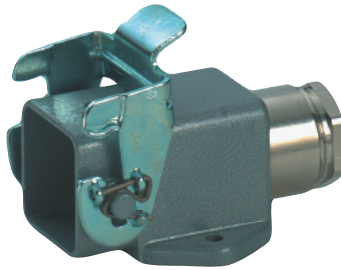

EPIC® Rectangular Connectors

HA 3/4 Housings: Single Lever on Base

TOP & SIDE ENTRY HOODS

TOP ENTRY

SIDE ENTRY

All dimensions are in mm.

Specifications: DIN 43652
Temperature Range: -40°C to +125°C

Protection class: NEMA 4, NEMA 12, IP65
Material: Aluminum alloy, powder coated

Side Entry Hoods

Material	Size of Entry			Without Cable Gland		With Cable Gland	
	PG	NPT	Metric	NPT	Metric	PG	Metric
Zinc Die Cast	11	1/2"	20	105123NP	-	10427500	19427500
Black Plastic	11	1/2"	20	104273NP	19427300	10620600	-
Grey Plastic	11	1/2"	20	104270NP	19427000	10427100	-

PANEL MOUNT BASES

Gray Metal	Black Plastic	Gray Plastic
10422500	10422200	10422000

All dimensions are in mm.

ANGLED PANEL MOUNT BASES

Gray Metal	Black Plastic	Gray Plastic
10423500	10423100	10423000

SURFACE MOUNT BASES

METAL

All dimensions are in mm.

PLASTIC

Material	Size of Entry			Without Cable Gland		With Cable Gland	
	PG	NPT	Metric	NPT	Metric	PG	Metric
Zinc Die Cast	11	1/2"	20	105127NP	-	10424500	19424500
Grey Plastic	11	1/2"	20	104240NP	19424100	10424200	-