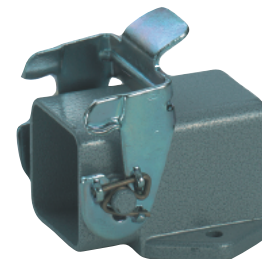

Side Entry Hoods

Material	Size of Entry			Without Cable Gland		With Cable Gland	
	PG	NPT	Metric	NPT	Metric	PG	Metric
Zinc Die Cast	11	1/2"	20	105123NP	-	10427500	19427500
Black Plastic	11	1/2"	20	104273NP	19427300	10620600	-
Grey Plastic	11	1/2"	20	104270NP	19427000	10427100	-

PANEL MOUNT BASES

Gray Metal	Black Plastic	Gray Plastic
10422500	10422200	10422000

All dimensions are in mm.

ANGLED PANEL MOUNT BASES

Gray Metal	Black Plastic	Gray Plastic
10423500	10423100	10423000

SURFACE MOUNT BASES

METAL

All dimensions are in mm.

PLASTIC

Material	Size of Entry			Without Cable Gland		With Cable Gland	
	PG	NPT	Metric	NPT	Metric	PG	Metric
Zinc Die Cast	11	1/2"	20	105127NP	-	10424500	19424500
Grey Plastic	11	1/2"	20	104240NP	19424100	10424200	-

CABLE COUPLER HOODS

METAL

All dimensions are in mm.

PLASTIC

Material	Size of Entry			Without Cable Gland		With Cable Gland	
	PG	NPT	Metric	NPT	Metric	PG	Metric
Zinc Die Cast	11	1/2"	20	105129NP	19512900	10429500	19429500
Black Plastic	11	1/2"	20	104292NP	19429200	10620300	-
Grey Plastic	11	1/2"	20	104290NP	19429000	10429100	-