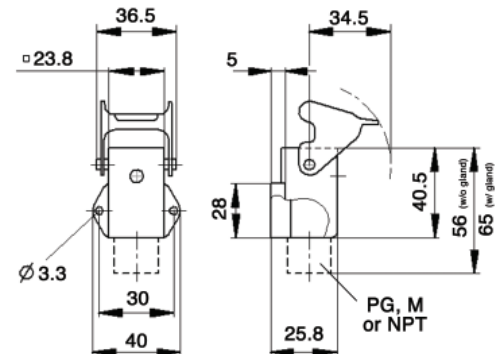

EPIC® Rectangular Connectors

HA 3/4 Housings: Single Lever on Base

TOP & SIDE ENTRY HOODS

TOP ENTRY

SIDE ENTRY

All dimensions are in mm.

Specifications: DIN 43652
Temperature Range: -40°C to +125°C

Protection class: NEMA 4, NEMA 12, IP65
Material: Aluminum alloy, powder coated

Side Entry Hoods

Material	Size of Entry			Without Cable Gland		With Cable Gland	
	PG	NPT	Metric	NPT	Metric	PG	Metric
Zinc Die Cast	11	1/2"	20	105123NP	-	10427500	19427500
Black Plastic	11	1/2"	20	104273NP	19427300	10620600	-
Grey Plastic	11	1/2"	20	104270NP	19427000	10427100	-

METAL

All dimensions are in mm.

PLASTIC

Material	Size of Entry			Without Cable Gland		With Cable Gland	
	PG	NPT	Metric	NPT	Metric	PG	Metric
Zinc Die Cast	11	1/2"	20	105127NP	-	10424500	19424500
Grey Plastic	11	1/2"	20	104240NP	19424100	10424200	-

CABLE COUPLER HOODS

METAL

All dimensions are in mm.

PLASTIC

Material	Size of Entry			Without Cable Gland		With Cable Gland	
	PG	NPT	Metric	NPT	Metric	PG	Metric
Zinc Die Cast	11	1/2"	20	105129NP	19512900	10429500	19429500
Black Plastic	11	1/2"	20	104292NP	19429200	10620300	-
Grey Plastic	11	1/2"	20	104290NP	19429000	10429100	-