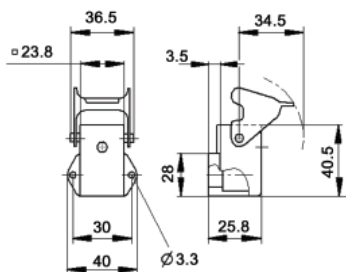

ANGLED PANEL MOUNT BASES