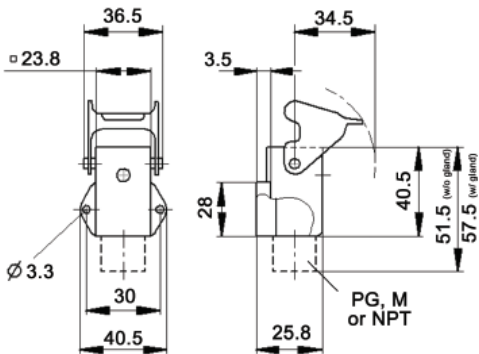

EPIC® Rectangular Connectors

HA 3/4 Housings: Single Lever on Base

TOP & SIDE ENTRY HOODS

TOP ENTRY

SIDE ENTRY

All dimensions are in mm.

Specifications: DIN 43652
Temperature Range: -40°C to +125°C

Protection class: NEMA 4, NEMA 12, IP65
Material: Aluminum alloy, powder coated

Side Entry Hoods

Material	Size of Entry			Without Cable Gland		With Cable Gland	
	PG	NPT	Metric	NPT	Metric	PG	Metric
Zinc Die Cast	11	1/2"	20	105123NP	-	10427500	19427500
Black Plastic	11	1/2"	20	104273NP	19427300	10620600	-
Grey Plastic	11	1/2"	20	104270NP	19427000	10427100	-

METAL

All dimensions are in mm.

PLASTIC

Material	Size of Entry			Without Cable Gland		With Cable Gland	
	PG	NPT	Metric	NPT	Metric	PG	Metric
Zinc Die Cast	11	1/2"	20	105127NP	-	10424500	19424500
Grey Plastic	11	1/2"	20	104240NP	19424100	10424200	-

CABLE COUPLER HOODS

METAL

All dimensions are in mm.

PLASTIC

Material	Size of Entry			Without Cable Gland		With Cable Gland	
	PG	NPT	Metric	NPT	Metric	PG	Metric
Zinc Die Cast	11	1/2"	20	105129NP	19512900	10429500	19429500
Black Plastic	11	1/2"	20	104292NP	19429200	10620300	-
Grey Plastic	11	1/2"	20	104290NP	19429000	10429100	-