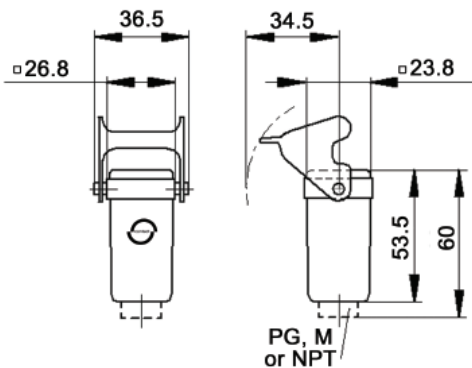

EPIC® Rectangular Connectors

HA 3/4 Housings: Single Lever on Base

TOP & SIDE ENTRY HOODS

TOP ENTRY

SIDE ENTRY

All dimensions are in mm.

Specifications: DIN 43652
Temperature Range: -40°C to +125°C

Protection class: NEMA 4, NEMA 12, IP65
Material: Aluminum alloy, powder coated

Side Entry Hoods

Material	Size of Entry			Without Cable Gland		With Cable Gland	
	PG	NPT	Metric	NPT	Metric	PG	Metric
Zinc Die Cast	11	1/2"	20	105123NP	-	10427500	19427500
Black Plastic	11	1/2"	20	104273NP	19427300	10620600	-
Grey Plastic	11	1/2"	20	104270NP	19427000	10427100	-

METAL

All dimensions are in mm.

PLASTIC

Material	Size of Entry			Without Cable Gland		With Cable Gland	
	PG	NPT	Metric	NPT	Metric	PG	Metric
Zinc Die Cast	11	1/2"	20	105127NP	-	10424500	19424500
Grey Plastic	11	1/2"	20	104240NP	19424100	10424200	-

CABLE COUPLER HOODS

METAL

All dimensions are in mm.

PLASTIC

Material	Size of Entry			Without Cable Gland		With Cable Gland	
	PG	NPT	Metric	NPT	Metric	PG	Metric
Zinc Die Cast	11	1/2"	20	105129NP	19512900	10429500	19429500
Black Plastic	11	1/2"	20	104292NP	19429200	10620300	-
Grey Plastic	11	1/2"	20	104290NP	19429000	10429100	-