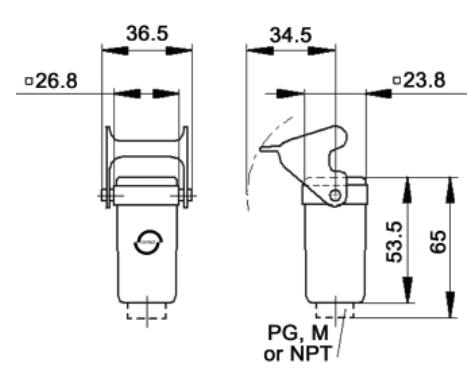

Side Entry Hoods

Material	Size of Entry			Without Cable Gland		With Cable Gland	
	PG	NPT	Metric	NPT	Metric	PG	Metric
Zinc Die Cast	11	1/2"	20	105123NP	-	10427500	19427500
Black Plastic	11	1/2"	20	104273NP	19427300	10620600	-
Grey Plastic	11	1/2"	20	104270NP	19427000	10427100	-

METAL

All dimensions are in mm.

PLASTIC

Material	Size of Entry			Without Cable Gland		With Cable Gland	
	PG	NPT	Metric	NPT	Metric	PG	Metric
Zinc Die Cast	11	1/2"	20	105127NP	-	10424500	19424500
Grey Plastic	11	1/2"	20	104240NP	19424100	10424200	-

CABLE COUPLER HOODS

METAL

All dimensions are in mm.

PLASTIC

Material	Size of Entry			Without Cable Gland		With Cable Gland	
	PG	NPT	Metric	NPT	Metric	PG	Metric
Zinc Die Cast	11	1/2"	20	105129NP	19512900	10429500	19429500
Black Plastic	11	1/2"	20	104292NP	19429200	10620300	-
Grey Plastic	11	1/2"	20	104290NP	19429000	10429100	-