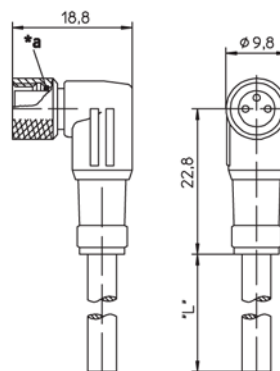

**RKMV / RSMV** 3 and 4 Pole

Pico (M8) single ended cordset, female and male, straight, 3- and 4-pole with self locking thread, joint and molded 22 and 24 AWG, orange PVC cable, IEC color code, IP67 and NEMA 6P rated.

**RKMVW / RSMVW** 3 and 4 Pole

Pico (M8) single ended cordset, female and male, right angle, 3- and 4-pole with self locking thread, joint and mold 22 and 24 AWG, orange PVC cable, IEC Color Code, IP67 and NEMA 6P rated.

\*a O-Ring  
O-ring

**Pin Assignment**

**Pico (M8)  
3-Poles**

1 = brown  
3 = blue  
4 = black

**4-Poles**

1 = brown  
2 = white  
3 = blue  
4 = black

**PVC** IEC Color Code  
UL Type: AWM 2464  
Gauge: 22 and 24

Coupling nut Brass, nickel-plated

**Electrical**  
Contact resistance  $\leq 5\text{m}\Omega$

Voltage rating 3 poles: 63 V  
4 poles: 36 V

Current rating 3-4 poles: 4 A

Cable Specifications				
Cable Number	Outer Jacket	Conductor Size	Color	Outside Diameter
06	PVC	22 AWG	Orange	.197" (5.0 mm)
07	PVC	24 AWG	Orange	.197" (5.0 mm)