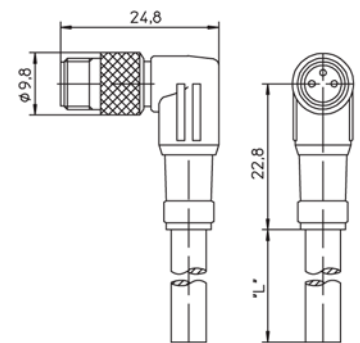

**RKMV / RSMV** 3 and 4 Pole

Pico (M8) single ended cordset, female and male, straight, 3- and 4-pole with self locking thread, joint and molded 22 and 24 AWG, orange PVC cable, IEC color code, IP67 and NEMA 6P rated.

**RKMVW / RSMVW** 3 and 4 Pole

Pico (M8) single ended cordset, female and male, right angle, 3- and 4-pole with self locking thread, joint and mold 22 and 24 AWG, orange PVC cable, IEC Color Code, IP67 and NEMA 6P rated.

\*a O-Ring  
O-ring

**Pin Assignment**

**Pico (M8)  
3-Poles**

1 = brown  
3 = blue  
4 = black

**4-Poles**

1 = brown  
2 = white  
3 = blue  
4 = black

**PVC** IEC Color Code  
UL Type: AWM 2464  
Gauge: 22 and 24

Coupling nut Brass, nickel-plated

**Electrical**  
Contact resistance  $\leq 5\text{m}\Omega$

Voltage rating 3 poles: 63 V  
4 poles: 36 V

Current rating 3-4 poles: 4 A

Cable Specifications				
Cable Number	Outer Jacket	Conductor Size	Color	Outside Diameter
06	PVC	22 AWG	Orange	.197" (5.0 mm)
07	PVC	24 AWG	Orange	.197" (5.0 mm)