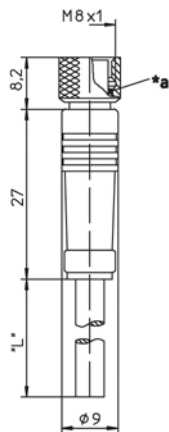

**RKMV / RSMV** 3 and 4 Pole

Pico (M8) single ended cordset, female and male, straight, 3- and 4-pole with self locking thread, joint and molded 22 and 24 AWG, orange PVC cable, IEC color code, IP67 and NEMA 6P rated.

**RKMVW / RSMVW** 3 and 4 Pole

Pico (M8) single ended cordset, female and male, right angle, 3- and 4-pole with self locking thread, joint and mold 22 and 24 AWG, orange PVC cable, IEC Color Code, IP67 and NEMA 6P rated.

Coupling nut Brass, nickel-plated

**Electrical**  
Contact resistance  $\leq 5\text{m}\Omega$

Voltage rating 3 poles: 63 V  
4 poles: 36 V

Current rating 3-4 poles: 4 A

Cable Specifications				
Cable Number	Outer Jacket	Conductor Size	Color	Outside Diameter
06	PVC	22 AWG	Orange	.197" (5.0 mm)
07	PVC	24 AWG	Orange	.197" (5.0 mm)

Part Number		Poles			
Female Straight	Male Straight	Female Right Angle	Male Right Angle		
RKMV 3-06/...M	RSMV 3-06/...M	RKMVV 3-06/...M	RSMVV 3-06/...M	3	 
RKMV 4-07/...M	RSMV 4-07/...M	RKMVV 4-07/...M	RSMVV 4-07/...M	4	 