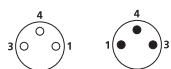

\*a O-Ring  
O-ring

**Pin Assignment**

**Pico (M8)  
3-Poles**

1 = brown  
3 = blue  
4 = black

**4-Poles**

1 = brown  
2 = white  
3 = blue  
4 = black

**PVC** IEC Color Code  
UL Type: AWM 2464  
Gauge: 22 and 24