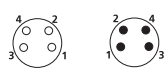

\*a O-Ring  
O-ring

**Pin Assignment**

**Pico (M8)  
3-Poles**

1 = brown  
3 = blue  
4 = black

**4-Poles**

1 = brown  
2 = white  
3 = blue  
4 = black

**PVC** IEC Color Code  
UL Type: AWM 2464  
Gauge: 22 and 24