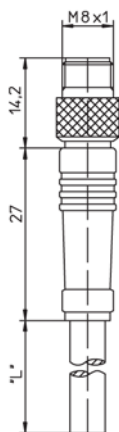

**RKMV / RSMV** 3 and 4 Pole

Pico (M8) single ended cordset, female and male, straight, 3- and 4-pole with self locking thread, joint and molded 22 and 24 AWG, orange PVC cable, IEC color code, IP67 and NEMA 6P rated.

**RKMVW / RSMVW** 3 and 4 Pole

Pico (M8) single ended cordset, female and male, right angle, 3- and 4-pole with self locking thread, joint and mold 22 and 24 AWG, orange PVC cable, IEC Color Code, IP67 and NEMA 6P rated.

Coupling nut Brass, nickel-plated

**Electrical**  
Contact resistance  $\leq 5\text{m}\Omega$

Voltage rating 3 poles: 63 V  
4 poles: 36 V

Current rating 3-4 poles: 4 A

Cable Specifications				
Cable Number	Outer Jacket	Conductor Size	Color	Outside Diameter
06	PVC	22 AWG	Orange	.197" (5.0 mm)
07	PVC	24 AWG	Orange	.197" (5.0 mm)

Part Number		Poles			
Female Straight	Male Straight	Female Right Angle	Male Right Angle		
RKMV 3-06/...M	RSMV 3-06/...M	RKMVV 3-06/...M	RSMVV 3-06/...M	3	 
RKMV 4-07/...M	RSMV 4-07/...M	RKMVV 4-07/...M	RSMVV 4-07/...M	4	 