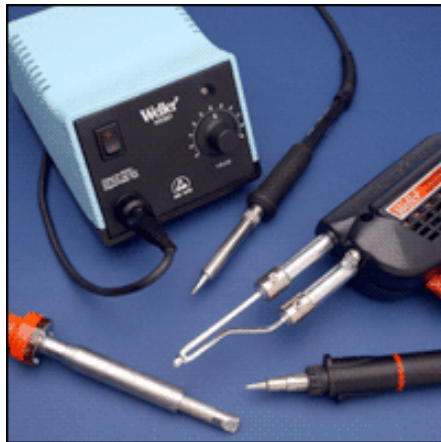

[Handtools](#)

[Electronics Products](#)

[Chain Products](#)

[Farrier Products](#)

[Dispensing Products](#)

[Home](#)

[Customer Service](#)

[Contact Us](#)

[Employment](#)

[About Us](#)

[News Releases](#)

[Search](#)

[Where to Buy](#)

Soldering tools, rework/repair tools, soldering guns and irons, and accessories

[Handtools](#) > [Weller](#) > [Tips and Nozzles](#) > [CT Series](#)

Weller®

Soldering tools, rework/repair tools, soldering guns and irons and accessories

Electronics Homepage

To learn more about new products, seminars, trade shows and promotions go to the [Electronics Homepage](#).

Model Number	Description
_CT5A7	1/16" x 700Å° CT5 Series Screwdriver Tip for W60P & W60P3 Soldering Iron
_CT5A8	1/16" x 800Å° CT5 Series Screwdriver Tip for W60P & W60P3 Soldering Iron
_CT5B8	3/32" x 800Å° CT5 Series Screwdriver Tip for W60P & W60P3 Soldering Iron
_CT5C7	1/8" x 700Å° CT5 Series Screwdriver Tip for W60P & W60P3 Soldering Iron
_CT5C8	1/8" x 800Å° CT5 Series Screwdriver Tip for W60P & W60P3 Soldering Iron
_CT5D7	3/16" x 700Å° CT5 Series Screwdriver Tip for W60P & W60P3 Soldering Iron