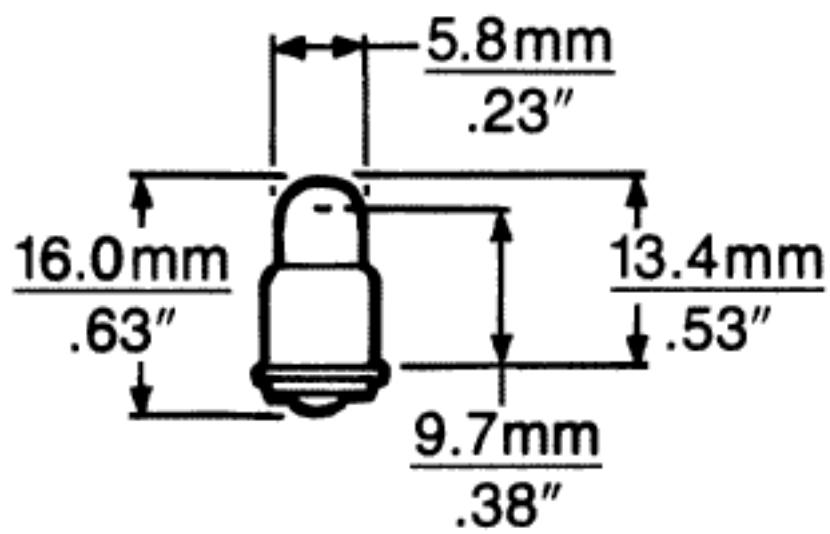

Mini Incandescents

T-1 3/4 Bulb

Line No.	Part Number	Category	Base Type	Design Volts	Design Amps	MSCD	Filament Type	Rated Life	Fig No.	Foot Notes
1	387		S.C. Midget Flanged	28	0.04	0.3	C-2F	7,000	45	
2	7387		Bi-Pin	28	0.04	0.3	C-2F	7,000	47	