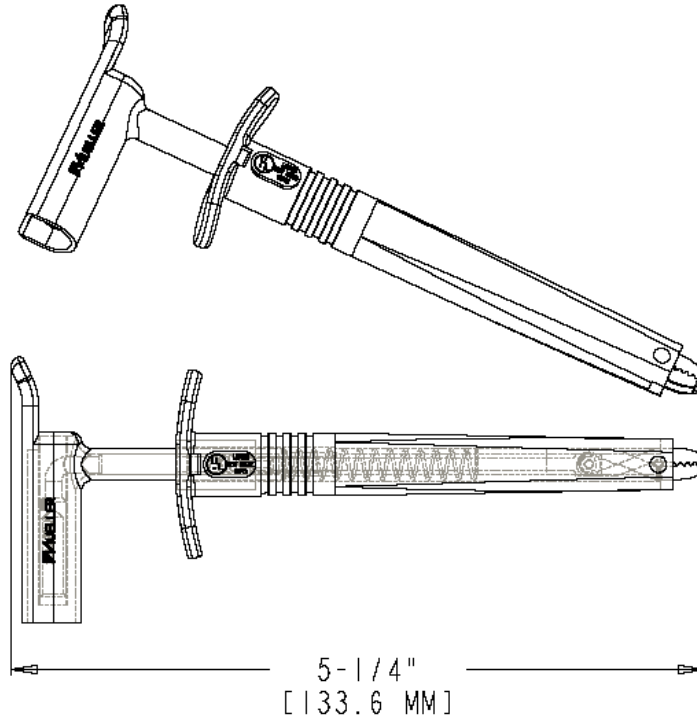

Part Number:

BU-20434-*

Description:

Right Angle Insulated Plunger Jaw Clip

3507

- Right Angle Insulated Plunger Jaw Clip
- Compatible with all shrouded, unshrouded, or retractable 0.16" (4 mm) banana plugs
- Material: Housing: nylon; Contact: nickel-plated steel
- Length: 5.26" (133.6 mm); the steel jaws extend 0.48" (12 mm) and open to 1" (25 mm)
- *Std. Colors: -0 Black, -2 Red, -4 Yellow, -6 Blue
- Rating: 1000V, 15 Amps, IEC 1010 Compliant
- RoHS Compliant