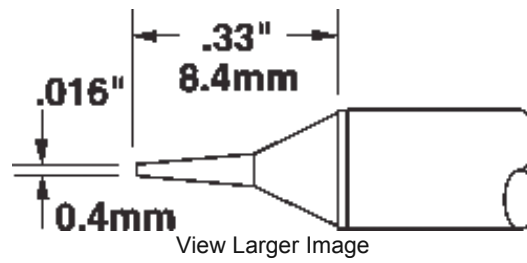

STTC-122

Conical sharp style, 0.4mm, soldering cartridge, 700 series, for use with MX-RM3E Rework Hand-piece or MX-H1-AV Metcal Advanced Hand-piece

Product Reviews

Login to rate or review this product

(0 Ratings, 0 Reviews)
