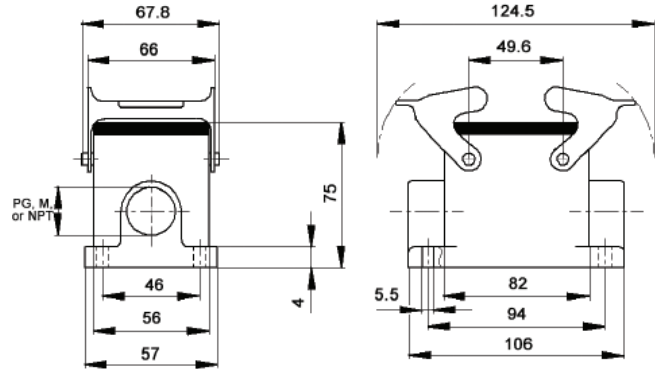

EPIC® Rectangular Connectors

HA 32 Housings: Double Levers on Base

HOODS

TOP ENTRY

SIDE ENTRY

All dimensions are in mm.

Position of Cable Entry	Size of Entry			Part Numbers			Complete your installation with a SKINTOP®, Pg 352			
	PG	NPT	Metric	PG	NPT	Metric	PG- Nylon	PG- Metal	Metric- Nylon	Metric-Metal
Top Entry	21	3/4"	25	105820C0	105820NP	19582000	53015150	52015750	53111030	53112030
	29	1"	32	105830C0	105830NP	19583000	53015160	52015760	53111040	53112040
Side Entry	21	3/4"	25	105760C0	105760NP	19576000	53015150	52015750	53111030	53112030
	29	1"	32	105770C0	105770NP	19577000	53015160	52015760	53111040	53112040

Metric hoods do not come with a neck.

PANEL MOUNT BASE

All dimensions are in mm.

Without Dust Cover
104720C0

DUST COVERS WITH OR WITHOUT ATTACHMENT STRING

Material:	Thermoplastic Resin	Temperature:	-40°C to +125°C
Description		Part # with string	Part # without string
HA 32 Panel Mt or Surface Mt Base/ Cable Coupler hoods (includes gasket)		10481500	10481700
Dust cover for HA 32 Hoods		10481600	10481800

SURFACE MOUNT BASE

All dimensions are in mm.

Number of Entries	Size of Entry			Part Numbers			Complete your installation with a SKINTOP®, Pg 352			
	PG	NPT	Metric	PG	NPT	Metric	PG- Nylon	PG- Metal	Metric- Nylon	Metric-Metal
1 Entry	21	3/4"	25	104740C0	104740NP	19474000	53015150	52015750	53111030	53112030
	29	1"	32	104741C0	104741NP	19474100	53015160	52015760	53111040	53112040
2 Entries	21	3/4"	25	104820C0	104820NP	19482000	53015150	52015750	53111030	53112030
	29	1"	32	104821C0	104821NP	19482100	53015160	52015760	53111040	53112040

Metric bases do not come with a neck.

CABLE COUPLER HOODS

PG

METRIC

All dimensions are in mm.

Size of Entry			Part Numbers			Complete your installation with a SKINTOP®, Pg 352			
PG	NPT	Metric	PG	NPT	Metric	PG- Nylon	PG- Metal	Metric- Nylon	Metric- Metal
21	3/4"	25	105880C0	105880NP	19588000	53015150	52015750	53111030	53112030
29	1"	32	105885C0	105885NP	19588500	53015160	52015760	53112030	53112040