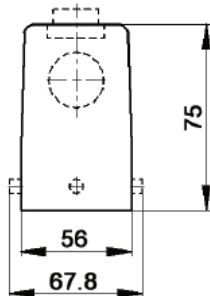

EPIC® Rectangular Connectors

HA 32 Housings: Double Levers on Base

HOODS

TOP ENTRY

SIDE ENTRY

All dimensions are in mm.

Position of Cable Entry	Size of Entry			Part Numbers			Complete your installation with a SKINTOP®, Pg 352			
	PG	NPT	Metric	PG	NPT	Metric	PG- Nylon	PG- Metal	Metric- Nylon	Metric-Metal
Top Entry	21	3/4"	25	105820C0	105820NP	19582000	53015150	52015750	53111030	53112030
	29	1"	32	105830C0	105830NP	19583000	53015160	52015760	53111040	53112040
Side Entry	21	3/4"	25	105760C0	105760NP	19576000	53015150	52015750	53111030	53112030
	29	1"	32	105770C0	105770NP	19577000	53015160	52015760	53111040	53112040

Metric hoods do not come with a neck.

PANEL MOUNT BASE

All dimensions are in mm.

Without Dust Cover
104720C0

DUST COVERS WITH OR WITHOUT ATTACHMENT STRING

Material:	Thermoplastic Resin	Temperature:	-40°C to +125°C
Description		Part # with string	Part # without string
HA 32 Panel Mt or Surface Mt Base/ Cable Coupler hoods (includes gasket)		10481500	10481700
Dust cover for HA 32 Hoods		10481600	10481800

SURFACE MOUNT BASE

All dimensions are in mm.

Number of Entries	Size of Entry			Part Numbers			Complete your installation with a SKINTOP®, Pg 352			
	PG	NPT	Metric	PG	NPT	Metric	PG- Nylon	PG- Metal	Metric- Nylon	Metric-Metal
1 Entry	21	3/4"	25	104740C0	104740NP	19474000	53015150	52015750	53111030	53112030
	29	1"	32	104741C0	104741NP	19474100	53015160	52015760	53111040	53112040
2 Entries	21	3/4"	25	104820C0	104820NP	19482000	53015150	52015750	53111030	53112030
	29	1"	32	104821C0	104821NP	19482100	53015160	52015760	53111040	53112040

Metric bases do not come with a neck.

CABLE COUPLER HOODS

PG

METRIC

All dimensions are in mm.

Size of Entry			Part Numbers			Complete your installation with a SKINTOP®, Pg 352			
PG	NPT	Metric	PG	NPT	Metric	PG- Nylon	PG- Metal	Metric- Nylon	Metric- Metal
21	3/4"	25	105880C0	105880NP	19588000	53015150	52015750	53111030	53112030
29	1"	32	105885C0	105885NP	19588500	53015160	52015760	53112030	53112040