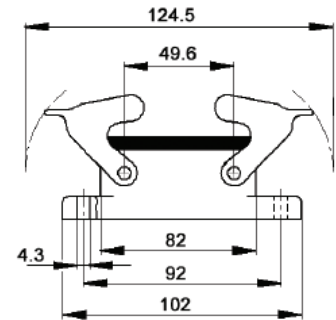

EPIC® Rectangular Connectors

HA 32 Housings: Double Levers on Base

HOODS

TOP ENTRY

SIDE ENTRY

All dimensions are in mm.

Position of Cable Entry	Size of Entry			Part Numbers			Complete your installation with a SKINTOP®, Pg 352			
	PG	NPT	Metric	PG	NPT	Metric	PG- Nylon	PG- Metal	Metric- Nylon	Metric-Metal
Top Entry	21	3/4"	25	105820C0	105820NP	19582000	53015150	52015750	53111030	53112030
	29	1"	32	105830C0	105830NP	19583000	53015160	52015760	53111040	53112040
Side Entry	21	3/4"	25	105760C0	105760NP	19576000	53015150	52015750	53111030	53112030
	29	1"	32	105770C0	105770NP	19577000	53015160	52015760	53111040	53112040

Metric hoods do not come with a neck.

PANEL MOUNT BASE

All dimensions are in mm.

Without Dust Cover
104720C0

DUST COVERS WITH OR WITHOUT ATTACHMENT STRING

Material:	Thermoplastic Resin	Temperature:	-40°C to +125°C
Description		Part # with string	Part # without string
HA 32 Panel Mt or Surface Mt Base/ Cable Coupler hoods (includes gasket)		10481500	10481700
Dust cover for HA 32 Hoods		10481600	10481800

SURFACE MOUNT BASE

All dimensions are in mm.

Number of Entries	Size of Entry			Part Numbers			Complete your installation with a SKINTOP®, Pg 352			
	PG	NPT	Metric	PG	NPT	Metric	PG- Nylon	PG- Metal	Metric- Nylon	Metric-Metal
1 Entry	21	3/4"	25	104740C0	104740NP	19474000	53015150	52015750	53111030	53112030
	29	1"	32	104741C0	104741NP	19474100	53015160	52015760	53111040	53112040
2 Entries	21	3/4"	25	104820C0	104820NP	19482000	53015150	52015750	53111030	53112030
	29	1"	32	104821C0	104821NP	19482100	53015160	52015760	53111040	53112040

Metric bases do not come with a neck.

CABLE COUPLER HOODS

PG

METRIC

All dimensions are in mm.

Size of Entry			Part Numbers			Complete your installation with a SKINTOP®, Pg 352			
PG	NPT	Metric	PG	NPT	Metric	PG- Nylon	PG- Metal	Metric- Nylon	Metric- Metal
21	3/4"	25	105880C0	105880NP	19588000	53015150	52015750	53111030	53112030
29	1"	32	105885C0	105885NP	19588500	53015160	52015760	53112030	53112040