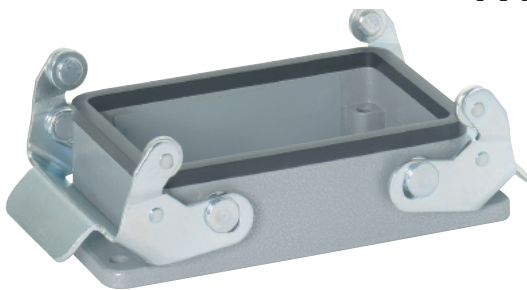

EPIC® Rectangular Connectors

HA 32 Housings: Double Levers on Base

HOODS

TOP ENTRY

SIDE ENTRY

All dimensions are in mm.

Position of Cable Entry	Size of Entry			Part Numbers			Complete your installation with a SKINTOP®, Pg 352			
	PG	NPT	Metric	PG	NPT	Metric	PG- Nylon	PG- Metal	Metric- Nylon	Metric-Metal
Top Entry	21	3/4"	25	105820C0	105820NP	19582000	53015150	52015750	53111030	53112030
	29	1"	32	105830C0	105830NP	19583000	53015160	52015760	53111040	53112040
Side Entry	21	3/4"	25	105760C0	105760NP	19576000	53015150	52015750	53111030	53112030
	29	1"	32	105770C0	105770NP	19577000	53015160	52015760	53111040	53112040

Metric hoods do not come with a neck.

PANEL MOUNT BASE

All dimensions are in mm.

Without Dust Cover
104720C0

DUST COVERS WITH OR WITHOUT ATTACHMENT STRING

Material:	Thermoplastic Resin	Temperature:	-40°C to +125°C
Description		Part # with string	Part # without string
HA 32 Panel Mt or Surface Mt Base/ Cable Coupler hoods (includes gasket)		10481500	10481700
Dust cover for HA 32 Hoods		10481600	10481800

SURFACE MOUNT BASE

All dimensions are in mm.

Number of Entries	Size of Entry			Part Numbers			Complete your installation with a SKINTOP®, Pg 352			
	PG	NPT	Metric	PG	NPT	Metric	PG- Nylon	PG- Metal	Metric- Nylon	Metric-Metal
1 Entry	21	3/4"	25	104740C0	104740NP	19474000	53015150	52015750	53111030	53112030
	29	1"	32	104741C0	104741NP	19474100	53015160	52015760	53111040	53112040
2 Entries	21	3/4"	25	104820C0	104820NP	19482000	53015150	52015750	53111030	53112030
	29	1"	32	104821C0	104821NP	19482100	53015160	52015760	53111040	53112040

Cable Coupler Metric hoods do not come with a neck.