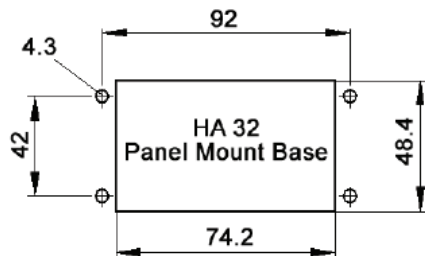

EPIC® Rectangular Connectors

HA 32 Housings: Double Levers on Base

HOODS

TOP ENTRY

SIDE ENTRY

All dimensions are in mm.

Position of Cable Entry	Size of Entry			Part Numbers			Complete your installation with a SKINTOP®, Pg 352			
	PG	NPT	Metric	PG	NPT	Metric	PG- Nylon	PG- Metal	Metric- Nylon	Metric-Metal
Top Entry	21	3/4"	25	105820C0	105820NP	19582000	53015150	52015750	53111030	53112030
	29	1"	32	105830C0	105830NP	19583000	53015160	52015760	53111040	53112040
Side Entry	21	3/4"	25	105760C0	105760NP	19576000	53015150	52015750	53111030	53112030
	29	1"	32	105770C0	105770NP	19577000	53015160	52015760	53111040	53112040

Metric hoods do not come with a neck.

PANEL MOUNT BASE

All dimensions are in mm.

Without Dust Cover
104720C0

DUST COVERS WITH OR WITHOUT ATTACHMENT STRING

Material:	Thermoplastic Resin	Temperature:	-40°C to +125°C
Description		Part # with string	Part # without string
HA 32 Panel Mt or Surface Mt Base/ Cable Coupler hoods (includes gasket)		10481500	10481700
Dust cover for HA 32 Hoods		10481600	10481800

SURFACE MOUNT BASE

All dimensions are in mm.

Number of Entries	Size of Entry			Part Numbers			Complete your installation with a SKINTOP®, Pg 352			
	PG	NPT	Metric	PG	NPT	Metric	PG- Nylon	PG- Metal	Metric- Nylon	Metric-Metal
1 Entry	21	3/4"	25	104740C0	104740NP	19474000	53015150	52015750	53111030	53112030
	29	1"	32	104741C0	104741NP	19474100	53015160	52015760	53111040	53112040
2 Entries	21	3/4"	25	104820C0	104820NP	19482000	53015150	52015750	53111030	53112030
	29	1"	32	104821C0	104821NP	19482100	53015160	52015760	53111040	53112040