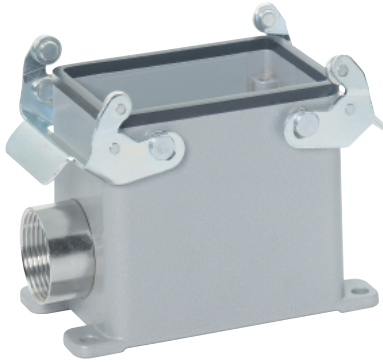

EPIC® Rectangular Connectors

HA 32 Housings: Double Levers on Base

HOODS

TOP ENTRY

SIDE ENTRY

All dimensions are in mm.

Position of Cable Entry	Size of Entry			Part Numbers			Complete your installation with a SKINTOP®, Pg 352			
	PG	NPT	Metric	PG	NPT	Metric	PG- Nylon	PG- Metal	Metric- Nylon	Metric-Metal
Top Entry	21	3/4"	25	105820C0	105820NP	19582000	53015150	52015750	53111030	53112030
	29	1"	32	105830C0	105830NP	19583000	53015160	52015760	53111040	53112040
Side Entry	21	3/4"	25	105760C0	105760NP	19576000	53015150	52015750	53111030	53112030
	29	1"	32	105770C0	105770NP	19577000	53015160	52015760	53111040	53112040

Metric hoods do not come with a neck.

PANEL MOUNT BASE

All dimensions are in mm.

Without Dust Cover
104720C0

DUST COVERS WITH OR WITHOUT ATTACHMENT STRING

Material:	Thermoplastic Resin	Temperature:	-40°C to +125°C
Description		Part # with string	Part # without string
HA 32 Panel Mt or Surface Mt Base/ Cable Coupler hoods (includes gasket)		10481500	10481700
Dust cover for HA 32 Hoods		10481600	10481800

SURFACE MOUNT BASE

All dimensions are in mm.

Number of Entries	Size of Entry			Part Numbers			Complete your installation with a SKINTOP®, Pg 352			
	PG	NPT	Metric	PG	NPT	Metric	PG- Nylon	PG- Metal	Metric- Nylon	Metric-Metal
1 Entry	21	3/4"	25	104740C0	104740NP	19474000	53015150	52015750	53111030	53112030
	29	1"	32	104741C0	104741NP	19474100	53015160	52015760	53111040	53112040
2 Entries	21	3/4"	25	104820C0	104820NP	19482000	53015150	52015750	53111030	53112030
	29	1"	32	104821C0	104821NP	19482100	53015160	52015760	53111040	53112040

Metric bases do not come with a neck.

CABLE COUPLER HOODS

PG

METRIC

All dimensions are in mm.

Size of Entry			Part Numbers			Complete your installation with a SKINTOP®, Pg 352			
PG	NPT	Metric	PG	NPT	Metric	PG- Nylon	PG- Metal	Metric- Nylon	Metric- Metal
21	3/4"	25	105880C0	105880NP	19588000	53015150	52015750	53111030	53112030
29	1"	32	105885C0	105885NP	19588500	53015160	52015760	53112030	53112040