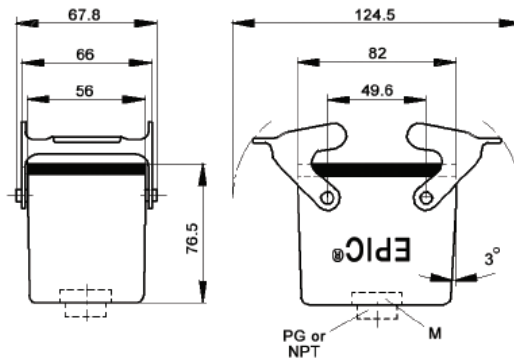

EPIC® Rectangular Connectors

HA 32 Housings: Double Levers on Base

HOODS

TOP ENTRY

SIDE ENTRY

All dimensions are in mm.

Position of Cable Entry	Size of Entry			Part Numbers			Complete your installation with a SKINTOP®, Pg 352			
	PG	NPT	Metric	PG	NPT	Metric	PG- Nylon	PG- Metal	Metric- Nylon	Metric-Metal
Top Entry	21	3/4"	25	105820C0	105820NP	19582000	53015150	52015750	53111030	53112030
	29	1"	32	105830C0	105830NP	19583000	53015160	52015760	53111040	53112040
Side Entry	21	3/4"	25	105760C0	105760NP	19576000	53015150	52015750	53111030	53112030
	29	1"	32	105770C0	105770NP	19577000	53015160	52015760	53111040	53112040

SURFACE MOUNT BASE

All dimensions are in mm.

Number of Entries	Size of Entry			Part Numbers			Complete your installation with a SKINTOP®, Pg 352			
	PG	NPT	Metric	PG	NPT	Metric	PG- Nylon	PG- Metal	Metric- Nylon	Metric-Metal
1 Entry	21	3/4"	25	104740C0	104740NP	19474000	53015150	52015750	53111030	53112030
	29	1"	32	104741C0	104741NP	19474100	53015160	52015760	53111040	53112040
2 Entries	21	3/4"	25	104820C0	104820NP	19482000	53015150	52015750	53111030	53112030
	29	1"	32	104821C0	104821NP	19482100	53015160	52015760	53111040	53112040

Metric bases do not come with a neck.

CABLE COUPLER HOODS

PG

METRIC

All dimensions are in mm.

Size of Entry			Part Numbers			Complete your installation with a SKINTOP®, Pg 352			
PG	NPT	Metric	PG	NPT	Metric	PG- Nylon	PG- Metal	Metric- Nylon	Metric- Metal
21	3/4"	25	105880C0	105880NP	19588000	53015150	52015750	53111030	53112030
29	1"	32	105885C0	105885NP	19588500	53015160	52015760	53112030	53112040