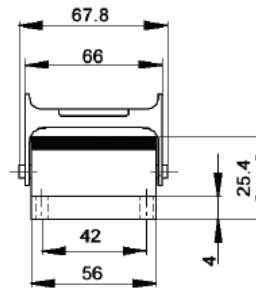

EPIC® Rectangular Connectors

HA 32 Housings: Double Levers on Base

HOODS

TOP ENTRY

SIDE ENTRY

All dimensions are in mm.

Position of Cable Entry	Size of Entry			Part Numbers			Complete your installation with a SKINTOP®, Pg 352			
	PG	NPT	Metric	PG	NPT	Metric	PG- Nylon	PG- Metal	Metric- Nylon	Metric-Metal
Top Entry	21	3/4"	25	105820C0	105820NP	19582000	53015150	52015750	53111030	53112030
	29	1"	32	105830C0	105830NP	19583000	53015160	52015760	53111040	53112040
Side Entry	21	3/4"	25	105760C0	105760NP	19576000	53015150	52015750	53111030	53112030
	29	1"	32	105770C0	105770NP	19577000	53015160	52015760	53111040	53112040

Metric hoods do not come with a neck.

PANEL MOUNT BASE

All dimensions are in mm.

Without Dust Cover
104720C0

DUST COVERS WITH OR WITHOUT ATTACHMENT STRING

Material:	Thermoplastic Resin	Temperature:	-40°C to +125°C
Description		Part # with string	Part # without string
HA 32 Panel Mt or Surface Mt Base/ Cable Coupler hoods (includes gasket)		10481500	10481700
Dust cover for HA 32 Hoods		10481600	10481800

SURFACE MOUNT BASE

All dimensions are in mm.

Number of Entries	Size of Entry			Part Numbers			Complete your installation with a SKINTOP®, Pg 352			
	PG	NPT	Metric	PG	NPT	Metric	PG- Nylon	PG- Metal	Metric- Nylon	Metric-Metal
1 Entry	21	3/4"	25	104740C0	104740NP	19474000	53015150	52015750	53111030	53112030
	29	1"	32	104741C0	104741NP	19474100	53015160	52015760	53111040	53112040
2 Entries	21	3/4"	25	104820C0	104820NP	19482000	53015150	52015750	53111030	53112030
	29	1"	32	104821C0	104821NP	19482100	53015160	52015760	53111040	53112040

Metric bases do not come with a neck.

CABLE COUPLER HOODS

PG

METRIC

All dimensions are in mm.

Size of Entry			Part Numbers			Complete your installation with a SKINTOP®, Pg 352			
PG	NPT	Metric	PG	NPT	Metric	PG- Nylon	PG- Metal	Metric- Nylon	Metric- Metal
21	3/4"	25	105880C0	105880NP	19588000	53015150	52015750	53111030	53112030
29	1"	32	105885C0	105885NP	19588500	53015160	52015760	53112030	53112040