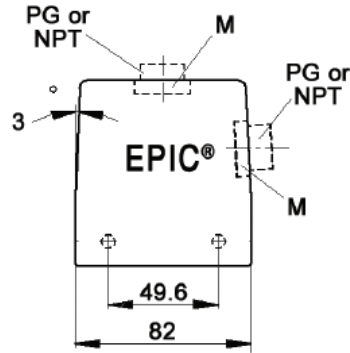

EPIC® Rectangular Connectors

HA 32 Housings: Double Levers on Base

HOODS

TOP ENTRY

SIDE ENTRY

All dimensions are in mm.

Position of Cable Entry	Size of Entry			Part Numbers			Complete your installation with a SKINTOP®, Pg 352			
	PG	NPT	Metric	PG	NPT	Metric	PG- Nylon	PG- Metal	Metric- Nylon	Metric-Metal
Top Entry	21	3/4"	25	105820C0	105820NP	19582000	53015150	52015750	53111030	53112030
	29	1"	32	105830C0	105830NP	19583000	53015160	52015760	53111040	53112040
Side Entry	21	3/4"	25	105760C0	105760NP	19576000	53015150	52015750	53111030	53112030
	29	1"	32	105770C0	105770NP	19577000	53015160	52015760	53111040	53112040

Metric hoods do not come with a neck.

PANEL MOUNT BASE

All dimensions are in mm.

Without Dust Cover
104720C0

DUST COVERS WITH OR WITHOUT ATTACHMENT STRING

Material:	Thermoplastic Resin	Temperature:	-40°C to +125°C
Description		Part # with string	Part # without string
HA 32 Panel Mt or Surface Mt Base/ Cable Coupler hoods (includes gasket)		10481500	10481700
Dust cover for HA 32 Hoods		10481600	10481800

SURFACE MOUNT BASE

All dimensions are in mm.

Number of Entries	Size of Entry			Part Numbers			Complete your installation with a SKINTOP®, Pg 352			
	PG	NPT	Metric	PG	NPT	Metric	PG- Nylon	PG- Metal	Metric- Nylon	Metric-Metal
1 Entry	21	3/4"	25	104740C0	104740NP	19474000	53015150	52015750	53111030	53112030
	29	1"	32	104741C0	104741NP	19474100	53015160	52015760	53111040	53112040
2 Entries	21	3/4"	25	104820C0	104820NP	19482000	53015150	52015750	53111030	53112030
	29	1"	32	104821C0	104821NP	19482100	53015160	52015760	53111040	53112040

Metric bases do not come with a neck.

CABLE COUPLER HOODS

PG

METRIC

All dimensions are in mm.

Size of Entry			Part Numbers			Complete your installation with a SKINTOP®, Pg 352			
PG	NPT	Metric	PG	NPT	Metric	PG- Nylon	PG- Metal	Metric- Nylon	Metric- Metal
21	3/4"	25	105880C0	105880NP	19588000	53015150	52015750	53111030	53112030
29	1"	32	105885C0	105885NP	19588500	53015160	52015760	53112030	53112040