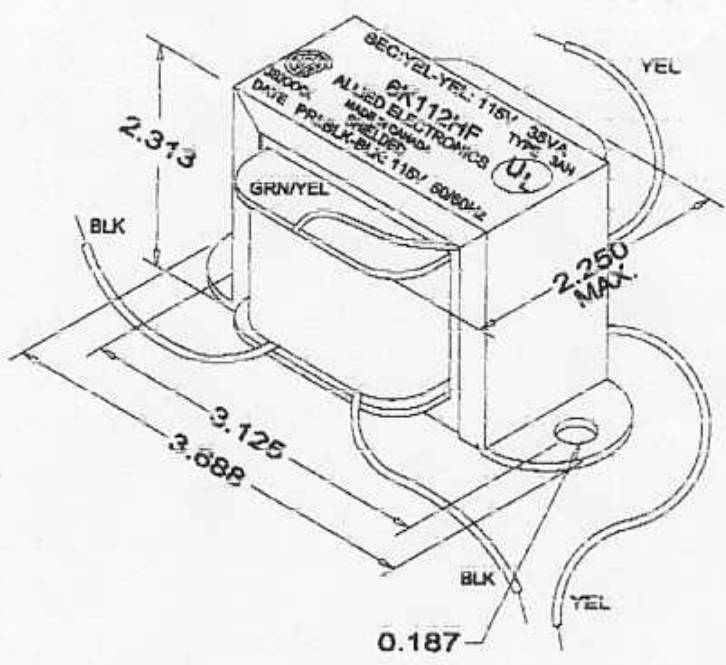

EDB6K112HF

NOTE: ALL LEADS 9.0" LONG OUT MIN.

**HAMMOND
ELECTRONICS**

52 RANKIN PLACE,
WATERLOO, ONTARIO, N2L 3Z5.

PHONE (519) 888-8181
FAX # (519) 888-8540

TITLE		6K112HF	
DR BY	C. ILIE	DATE	22/07/99
NO	DATE	REVISION	DWG IN ()

EDB6K112HF