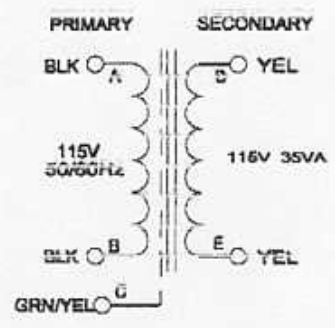

EDB6K112HF

NOTE: ALL LEADS 9.0" LONG OUT MIN.

**HAMMOND
ELECTRONICS**

52 RANKIN PLACE,
WATERLOO, ONTARIO, N2L 3Z5.

PHONE (519) 888-8181
FAX # (519) 888-8540

TITLE		6K112HF	
DR BY	C. ILIE	DATE	22/07/99
NO	DATE	REVISION	DWG IN ()

EDB6K112HF