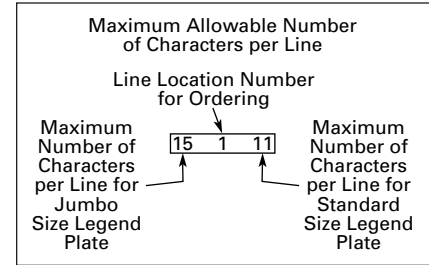

Figure 47-24. How to Use Illustrations