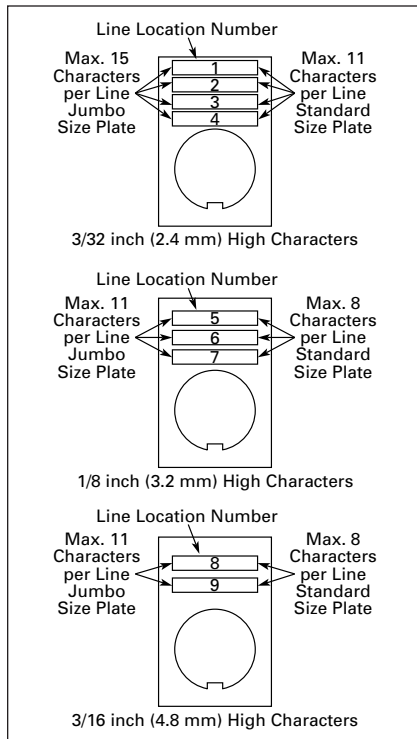

### Legend Plates with Non-standard Markings When Ordering Specify

- Catalog Number of Blank Legend Plate from previous page plus suffix "STAMP", and describe special engraving in Block Letters.
- Insert the following in Order Notes:
  - Character Size — 3/32, 1/8 or 3/16 inch (2.4, 3.2 or 4.8 mm)
  - Field Color of Plastic Legend Plates or Insert types.
  - Line location by Number(s) (1 – 17) and legend desired

**Note:** If legends are required in line locations not specified, drawing must be supplied with order.

Figure 47-21. Aluminum and Plastic Legend Plates

Figure 47-22. Enclosure Legend Plates — Self-Adhesive

Table 47-115. Ordering Examples

Description	Catalog Number	Price U.S. \$
<b>Aluminum</b>		
Letter Size: 1/8 in. (3.2 mm) Location: 5 — POWER 6 — HOUSE 7 — PUMP	E22NS36STAMP	
<b>Plastic</b>		
Letter Size: 3/16 in. (4.8 mm) Field Color: White Location: 8 — FEEDER 9 — OPEN	E22NLP76STAMP	

Description	Character Size (Height)		
	3/32 Inch (2.4 mm)	1/8 Inch (3.2 mm)	3/16 Inch (4.8 mm)
Aluminum or Plastic Standard Size	5	3	3
Jumbo Size	7	5	5
Insert Type: Standard Size	5	3	—

Figure 47-25. Selector Switch Legend Plates