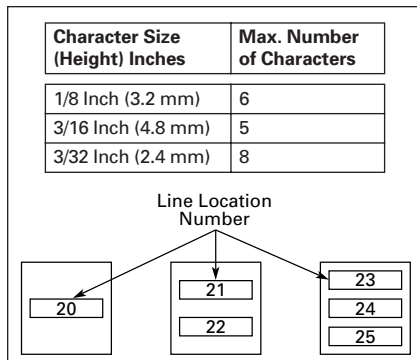

### Legend Plates with Non-standard Markings When Ordering Specify

- Catalog Number of Blank Legend Plate from previous page plus suffix "STAMP", and describe special engraving in Block Letters.
- Insert the following in Order Notes:
  - Character Size — 3/32, 1/8 or 3/16 inch (2.4, 3.2 or 4.8 mm)
  - Field Color of Plastic Legend Plates or Insert types.
  - Line location by Number(s) (1 – 17) and legend desired

**Note:** If legends are required in line locations not specified, drawing must be supplied with order.

Figure 47-21. Aluminum and Plastic Legend Plates

Figure 47-22. Enclosure Legend Plates — Self-Adhesive

Table 47-115. Ordering Examples

Description	Catalog Number	Price U.S. \$
<b>Aluminum</b>		
Letter Size: 1/8 in. (3.2 mm) Location: 5 — POWER 6 — HOUSE 7 — PUMP	E22NS36STAMP	
<b>Plastic</b>		
Letter Size: 3/16 in. (4.8 mm) Field Color: White Location: 8 — FEEDER 9 — OPEN	E22NLP76STAMP	