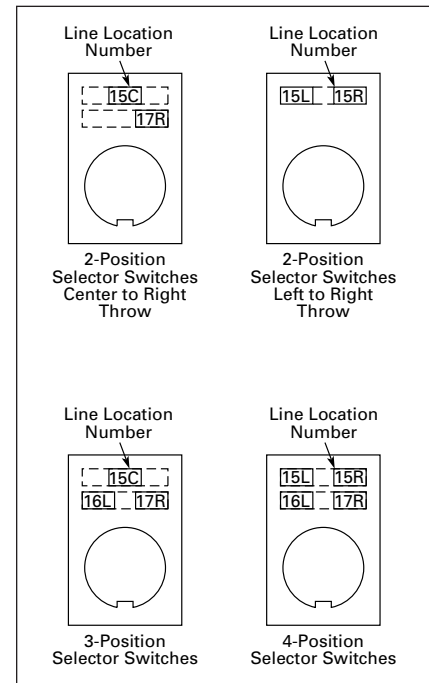

Table 47-115. Ordering Examples

Description	Catalog Number	Price U.S. \$
<b>Aluminum</b>		
Letter Size: 1/8 in. (3.2 mm) Location: 5 — POWER 6 — HOUSE 7 — PUMP	E22NS36STAMP	
<b>Plastic</b>		
Letter Size: 3/16 in. (4.8 mm) Field Color: White Location: 8 — FEEDER 9 — OPEN	E22NLP76STAMP	

Description	Character Size (Height)		
	3/32 Inch (2.4 mm)	1/8 Inch (3.2 mm)	3/16 Inch (4.8 mm)
Aluminum or Plastic Standard Size	5	3	3
Jumbo Size	7	5	5
Insert Type: Standard Size	5	3	—

Figure 47-25. Selector Switch Legend Plates