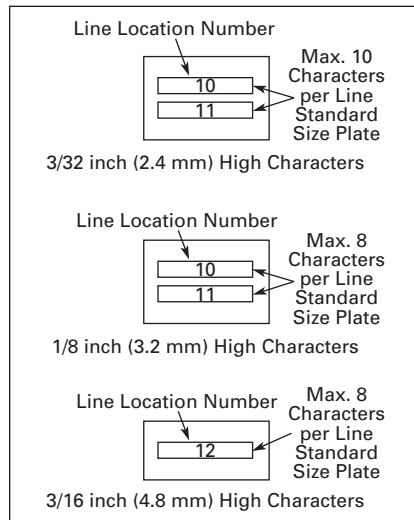

Figure 47-23. Insert Type Plates

Table 47-116. Type of Legend Plate (Used on Selector Switch)

Description	Character Size (Height)		
	3/32 Inch (2.4 mm)	1/8 Inch (3.2 mm)	3/16 Inch (4.8 mm)
Aluminum or Plastic Standard Size	5	3	3
Jumbo Size	7	5	5
Insert Type: Standard Size	5	3	—