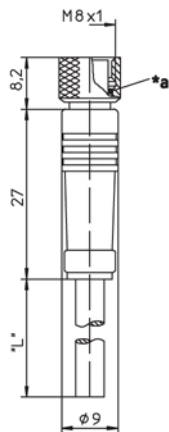

**RKMV / RSMV** 3, 4, and 8 Pole

Pico (M8) single ended cordset, female and male, straight, 3- and 4-pole with self locking thread, joint and molded 22 AWG, halogen free Lumflex black PUR cable, IEC color code, IP67/69K and NEMA 6P rated. 8-Pole version in female only.

**RKMWV / RSMWV** 3 and 4 Pole

Pico (M8) single ended cordset, female and male, right angle, 3- and 4-pole with self locking thread, joint and mold 22 AWG, halogen free Lumflex black PUR cable, IEC Color Code, IP67/69K and NEMA 6P rated.

Mating Receptacles			
Part Number	Receptacle	Part Number	Receptacle
RKMV 3-224/...M RKMVV 3-224/...M	RSMF 3/0.5M RSMHL 3/S 5,5	RSMV 3-224/...M	RKMF 3/0.5 M RKMHHL 3/S 5,5
RKMV 4-225/...M RKMVV 4-225/...M	RSMF 4/0.5M RSMHL 4/S 5,5	RSMV 4-225/...M	RKMF 4/0.5 M RKMHHL 4/S 5,5
RKMV 8-354/...M	RSMF 8/0.5M		

Part Number				Poles	
Female Straight	Male Straight	Female Right Angle	Male Right Angle		
RKMV 3-224/...M	RSMV 3-224/...M	RKMVV 3-224/...M	RSMVV 3-224/...M	3	
RKMV 4-225/...M	RSMV 4-225/...M	RKMVV 4-225/...M	RSMVV 4-225/...M	4	
RKMV 8-354/...M				8	