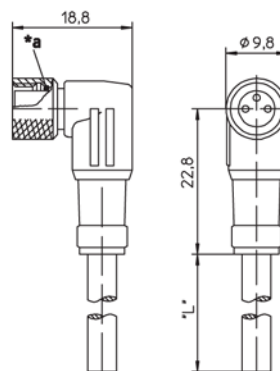

**RKMV / RSMV** 3, 4, and 8 Pole

Pico (M8) single ended cordset, female and male, straight, 3- and 4-pole with self locking thread, joint and molded 22 AWG, halogen free Lumflex black PUR cable, IEC color code, IP67/69K and NEMA 6P rated. 8-Pole version in female only.

**RKMWV / RSMWV** 3 and 4 Pole

Pico (M8) single ended cordset, female and male, right angle, 3- and 4-pole with self locking thread, joint and mold 22 AWG, halogen free Lumflex black PUR cable, IEC Color Code, IP67/69K and NEMA 6P rated.

**PUR** IEC Color Code  
UL Type: AWM 21198 or AWM 20549  
Gauge: 22 and 26

**Technical Data**  
Degree of protection IP67/ IP69K  
Operating temperature range -25°C (-13°F) / +80°C (+176°F)

**Mechanical**  
Molded body TPU, translucent  
Insert TPU, self-extinguishing  
Contact Brass, pre-nickeled and 0.8 microns gold-plated  
  
Coupling nut Brass, nickel-plated

Part Number				Poles	
Female Straight	Male Straight	Female Right Angle	Male Right Angle		
RKMV 3-224/...M	RSMV 3-224/...M	RKMVV 3-224/...M	RSMVV 3-224/...M	3	
RKMV 4-225/...M	RSMV 4-225/...M	RKMVV 4-225/...M	RSMVV 4-225/...M	4	
RKMV 8-354/...M				8	