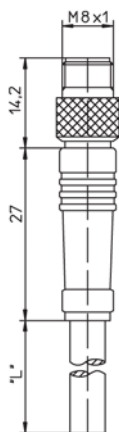

**RKMV / RSMV** 3, 4, and 8 Pole

Pico (M8) single ended cordset, female and male, straight, 3- and 4-pole with self locking thread, joint and molded 22 AWG, halogen free Lumflex black PUR cable, IEC color code, IP67/69K and NEMA 6P rated. 8-Pole version in female only.

**RKMWV / RSMWV** 3 and 4 Pole

Pico (M8) single ended cordset, female and male, right angle, 3- and 4-pole with self locking thread, joint and mold 22 AWG, halogen free Lumflex black PUR cable, IEC Color Code, IP67/69K and NEMA 6P rated.

Mating Receptacles			
Part Number	Receptacle	Part Number	Receptacle
RKMV 3-224/...M RKMVV 3-224/...M	RSMF 3/0.5M RSMHL 3/S 5,5	RSMV 3-224/...M	RKMF 3/0.5 M RKMHHL 3/S 5,5
RKMV 4-225/...M RKMVV 4-225/...M	RSMF 4/0.5M RSMHL 4/S 5,5	RSMV 4-225/...M	RKMF 4/0.5 M RKMHHL 4/S 5,5
RKMV 8-354/...M	RSMF 8/0.5M		

Part Number				Poles	
Female Straight	Male Straight	Female Right Angle	Male Right Angle		
RKMV 3-224/...M	RSMV 3-224/...M	RKMVV 3-224/...M	RSMVV 3-224/...M	3	
RKMV 4-225/...M	RSMV 4-225/...M	RKMVV 4-225/...M	RSMVV 4-225/...M	4	
RKMV 8-354/...M				8	