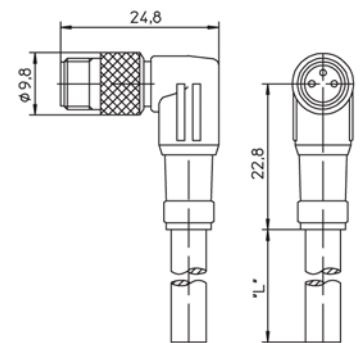

**RKMV / RSMV** 3, 4, and 8 Pole

Pico (M8) single ended cordset, female and male, straight, 3- and 4-pole with self locking thread, joint and molded 22 AWG, halogen free Lumflex black PUR cable, IEC color code, IP67/69K and NEMA 6P rated. 8-Pole version in female only.

**RKMWV / RSMWV** 3 and 4 Pole

Pico (M8) single ended cordset, female and male, right angle, 3- and 4-pole with self locking thread, joint and mold 22 AWG, halogen free Lumflex black PUR cable, IEC Color Code, IP67/69K and NEMA 6P rated.

**PUR** IEC Color Code  
UL Type: AWM 21198 or AWM 20549  
Gauge: 22 and 26

**Technical Data**  
Degree of protection IP67/ IP69K  
Operating temperature range -25°C (-13°F) / +80°C (+176°F)

**Mechanical**  
Molded body TPU, translucent  
Insert TPU, self-extinguishing  
Contact Brass, pre-nickeled and 0.8 microns gold-plated  
  
Coupling nut Brass, nickel-plated

**Electrical**  
Contact resistance ≤5mΩ  
  
Voltage rating 3 poles: 63 V  
4-8 poles: 36 V  
  
Current rating 3-4 poles: 4 A  
8 poles: 1 A

Cable Specifications				
Cable Number	Outer Jacket	Conductor Size	Color	Outside Diameter
224	PUR, halogen free	22 AWG	Black	.169" (4.3 mm)
225	PUR, halogen free	22 AWG	Black	.185" (4.7 mm)
354	PUR, halogen free	22 AWG	Black	.197" (5.0 mm)