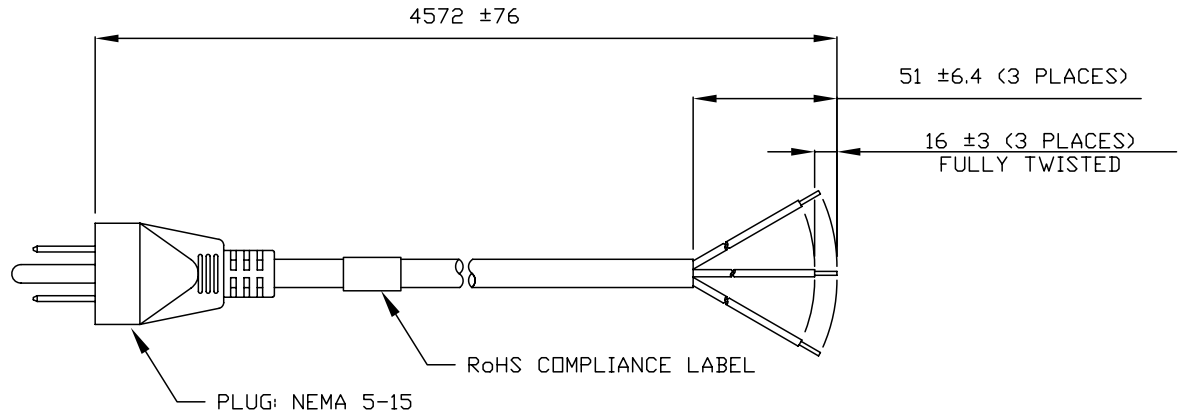

## Standard Cord Details: 17425 10 S2

Specifications	
<b>Certifications</b>	
<b>Part Number</b>	17425 10 S2
<b>Connector Type</b>	none
<b>Plug Type</b>	5-15P
<b>Category</b>	Rubber
<b>Application</b>	Non-Detachable
<b>Plug Catalog No.</b>	
<b>Connector Catalog No.</b>	
<b>Cable</b>	SJ AWG 16x3
<b>Jacket Color</b>	Black
<b>Length in Feet</b>	15
<b>Length in Meters</b>	4.57
<b>Temperature Rating</b>	60 C
<b>Packaging Units Per Carton</b>	15
<b>Color Coding</b>	North America
<b>Nominal OD in Inches</b>	0.34
<b>Nominal OD in Millimeters</b>	8.64

VOLEX RESERVES THE RIGHT TO ALTER NON-CRITICAL DIMENSIONS WITHOUT NOTICE.

PACKAGING: COILED AND BAGGED

∅152 ± 25

**NOTES**

- 1) CORDAGE: 16/3 SJ, 60°C, BLACK
- 2) APPROVALS:
- 3) RATING: 13 AMP/125 VOLTS
- 4) FLAME RATING : FT2
- 5) PACKAGING: 30 PIECES/CARTON
- 6) ALL DIMENSIONS IN MILLIMETERS.

**FINISH:**  
 JACKET: SMOOTH

SCALE: NOT TO SCALE

ECD: N/A

ITEM DESCRIPTION  
 CORDSET - NORTH AMERICAN  
 POWER SUPPLY CORD (12')

TOLERANCE UNLESS OTHERWISE SPECIFIED  
 .XXX ± .005  
 .XX ± .02  
 .X ± .03  
 FRACT. ± 1/32  
 ANGULAR ± 1/2°