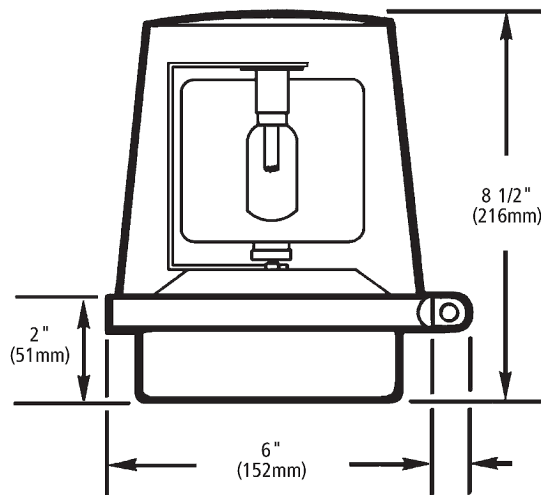

TECHNICAL INFORMATION

Cat. No.	Lens Color	Replacement Lens Cat. No.	Lamp Ratings	Revolution Rate	Electrical Ratings	Replacement Lamp Cat. No.
52C-N5-40WH	Clear	52-LC	40 Watts	75 rpm	120V 50/60 Hz 0.35 Amps	50-LMP-40WH
52R-N5-40WH	Red	52-LR	265 lumens*			
52A-N5-40WH	Amber	52-LA	3328 candlepower			
52B-N5-40WH	Blue	52-LB	25,000 hours**			
52G-N5-40WH	Green	52-LG				
52M-N5-40WH	Magenta	52-LM				
52C-G5-20WH	Clear	52-LC	20 Watts	75 rpm	24V 50/60 Hz 0.8 Amps	50-LMP-20WH
52R-G5-20WH	Red	52-LR	226 lumens*			
52A-G5-20WH	Amber	52-LA	2839 candlepower			
52B-G5-20WH	Blue	52-LB	25,000 hours**			
52G-G5-20WH	Green	52-LG				
52M-G5-20WH	Magenta	52-LM				
52C-R5	Clear	52-LC	25 Watts	75 rpm	240V 50/60 Hz 0.10 Amps	P-041917-0039 Industry Trade No. 25T8/240V/DC/GL
52R-R5	Red	52-LR	232 lumens*			
52A-R5	Amber	52-LA	2914 candlepower			
52B-R5	Blue	52-LB	120 hours**			
52G-R5	Green	52-LG				
52M-R5	Magenta	52-LM				

*Manufacturer's lumen rating.

**Projected lamp life based on manufacturer's calculated lamp life @ 65 FPM and 50% duty cycle.