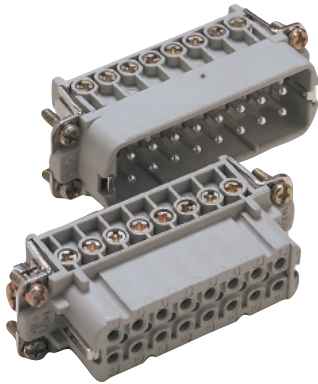

# EPIC® Rectangular Connectors

HA Plugs & Receptacles: Screw Terminated Inserts

## HA 16 Inserts

View from cable side

All dimensions are in mm.

Description	Plug	Receptacle
HA 16 with Wire Protection	10530000	10531000
HA 16 without Wire Protection	10532000	10533000

## HA 32 Inserts

View from cable side

## 2 Sets of HA 16 Inserts

Description	Plug	Receptacle
#1-16 with Wire Protection	10530000	10531000
#17-32 with Wire Protection	10540000	10541000
#1-16 without Wire Protection	10532000	10533000
#17-32 without Wire Protection	10542000	10543000