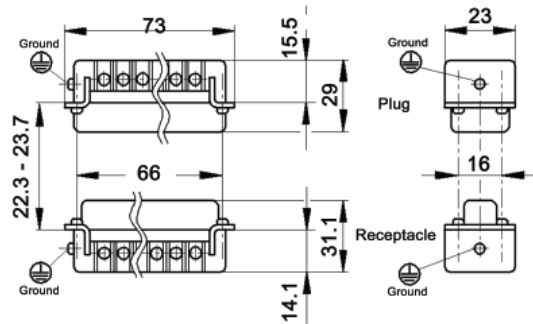

# EPIC® Rectangular Connectors

HA Plugs & Receptacles: Screw Terminated Inserts

## HA 16 Inserts

View from cable side

All dimensions are in mm.

Description	Plug	Receptacle
HA 16 with Wire Protection	10530000	10531000
HA 16 without Wire Protection	10532000	10533000

## HA 32 Inserts

View from cable side

## 2 Sets of HA 16 Inserts

Description	Plug	Receptacle
#1-16 with Wire Protection	10530000	10531000
#17-32 with Wire Protection	10540000	10541000
#1-16 without Wire Protection	10532000	10533000
#17-32 without Wire Protection	10542000	10543000