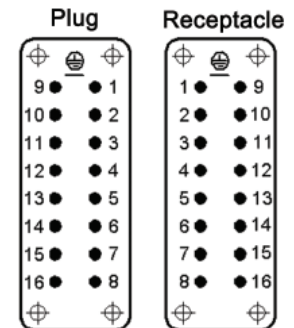

# EPIC® Rectangular Connectors

HA Plugs & Receptacles: Screw Terminated Inserts

## HA 16 Inserts

View from cable side

All dimensions are in mm.

Description	Plug	Receptacle
HA 16 with Wire Protection	10530000	10531000
HA 16 without Wire Protection	10532000	10533000

## HA 32 Inserts

View from cable side