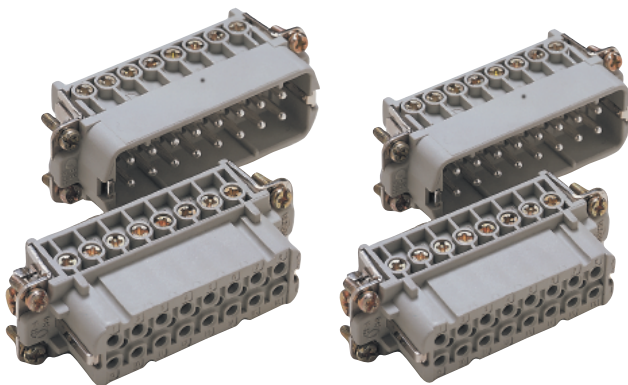

# EPIC® Rectangular Connectors

HA Plugs & Receptacles: Screw Terminated Inserts

## HA 16 Inserts

View from cable side

All dimensions are in mm.

Description	Plug	Receptacle
HA 16 with Wire Protection	10530000	10531000
HA 16 without Wire Protection	10532000	10533000

## HA 32 Inserts

View from cable side

## 2 Sets of HA 16 Inserts

Description	Plug	Receptacle
#1-16 with Wire Protection	10530000	10531000
#17-32 with Wire Protection	10540000	10541000
#1-16 without Wire Protection	10532000	10533000
#17-32 without Wire Protection	10542000	10543000