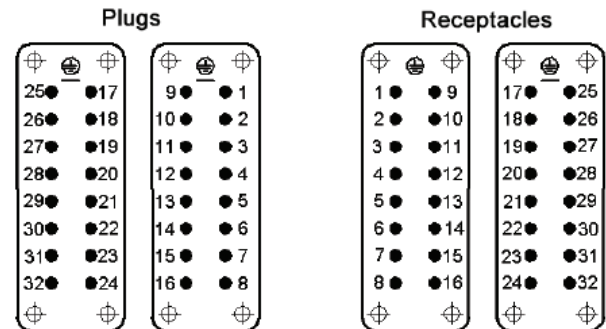

## HA 16 Inserts

View from cable side

All dimensions are in mm.

Description	Plug	Receptacle
HA 16 with Wire Protection	10530000	10531000
HA 16 without Wire Protection	10532000	10533000

## HA 32 Inserts

View from cable side