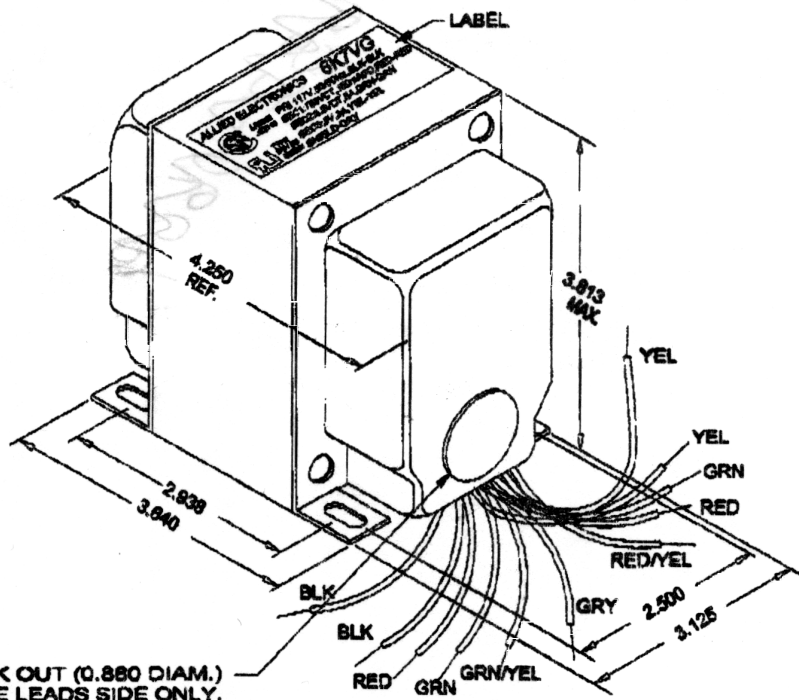

EDB6K7VG

KNOCK OUT (0.880 DIAM.) ON THE LEADS SIDE ONLY.

NOTE: ALL LEADS 8" OUT MIN. STRIP .25"

HAMMOND ELECTRONICS
 52 RANKIN PLACE,
 WATERLOO, ONTARIO, N2L 3Z5.
 PHONE (519) 886-6191
 FAX # (519) 886-9540