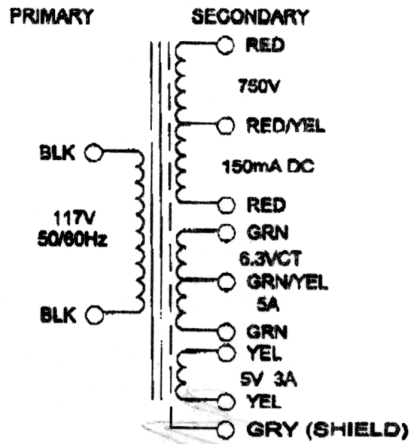

EDB6K7VG

KNOCK OUT (0.880 DIAM.) ON THE LEADS SIDE ONLY.

NOTE: ALL LEADS 8" OUT MIN. STRIP .25"

HAMMOND ELECTRONICS
 52 RANKIN PLACE,
 WATERLOO, ONTARIO, N2L 3Z5.
 PHONE (519) 886-6191
 FAX # (519) 886-9540