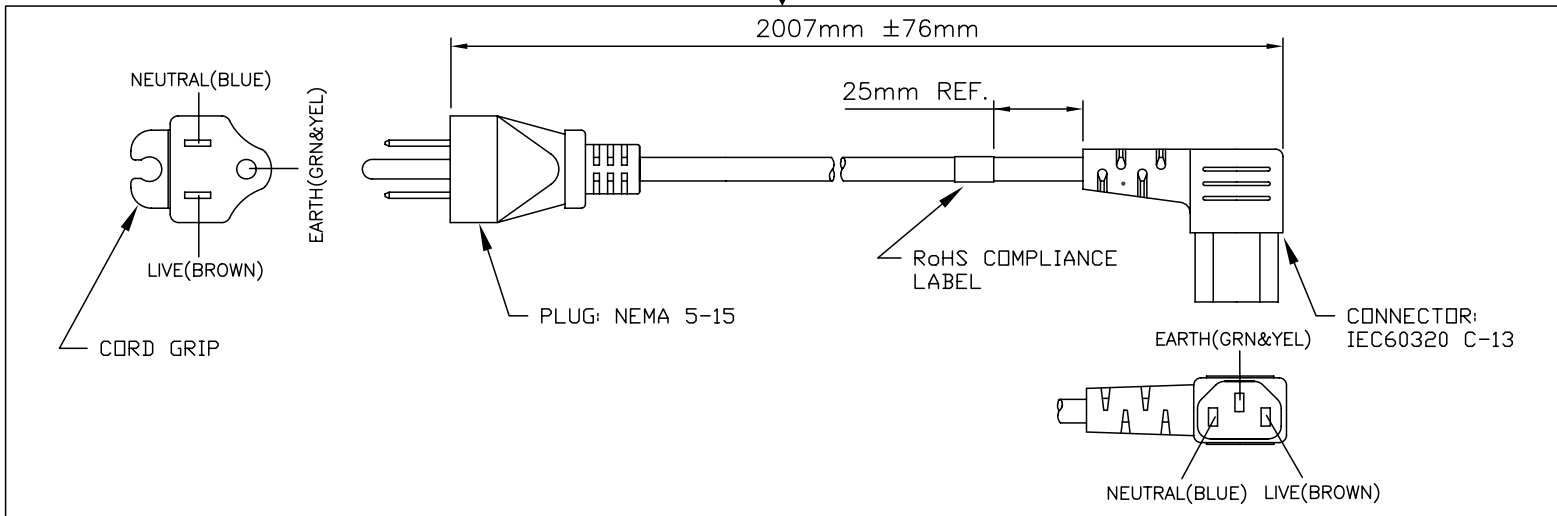

## Standard Cord Details: 17508 10 B1

Specifications	
Certifications	
Part Number	17508 10 B1
Connector Type	C13
Plug Type	5-15P
Category	Plastic
Application	Detachable
Plug Catalog No.	PS204GR
Connector Catalog No.	V1625A
Cable	SJT AWG 16x3
Jacket Color	black
Length in Feet	6'7"
Length in Meters	2
Temperature Rating	60 C
Packaging Units Per Carton	H-100,H-25
Color Coding	International
Nominal OD in Inches	0.34
Nominal OD in Millimeters	8.64

VOLEX RESERVES THE RIGHT TO ALTER NON-CRITICAL DIMENSIONS WITHOUT NOTICE.

**NOTES:**

- 1) CORDAGE: 16/3 SJT, 60°C, BLACK
- 2) APPROVALS:
- 3) RATING: 13 AMP/125 VOLTS
- 4) PACKAGING: 100 PIECES PER CARTON
- 5) ALL DIMENSIONS IN MILLIMETERS

PACKAGING: FOLD & TIE

REV	DESCRIPTION	DATE
1	C.U.D - NEW RELEASE	9/11/07

<p>FORM IN71-07 REV.A</p>	<input checked="" type="checkbox"/> Indianapolis, IN <input type="checkbox"/> Conover, N.C. <input type="checkbox"/> Freemont, CA <input type="checkbox"/> Aguascalientes, MX <input type="checkbox"/> Tijuana, Mexico <input type="checkbox"/> Hermosillo, MX <input type="checkbox"/> Clinton, AR <input type="checkbox"/> Kanata, Canada	<p><b>Proprietary Notice:</b></p> <p>This document is the property of Volex Incorporated. The information contained herein is not to be disclosed to anyone without the express written consent of Volex Inc.</p>	<p><b>MATERIAL:</b></p> <p>PLUG: PVC, BLACK          JACKET: PVC, BLACK</p> <p><b>FINISH:</b></p> <p>JACKET: SMOOTH</p>	<p>SCALE: NOT TO SCALE</p> <p>ECD: N/A</p> <p>TOLERANCE UNLESS OTHERWISE SPECIFIED          .XXX ± .005          .XX ± .02          .X ± .03          FRACT. ± 1/32          ANGULAR ± 1/2°</p>	<p>ITEM DESCRIPTION          CORDSET - NORTH AMERICAN          DETACHABLE POWER SUPPLY CORD(6'7")</p>		
	<p>APPROVED: STC</p> <p>DRAWN BY: STC</p> <p>DATE: 9/11/07</p> <p>PART NO. 17508 10 B1</p>						