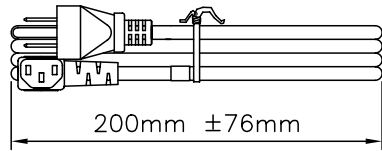

## Standard Cord Details: 17508 10 B1

Specifications	
Certifications	
Part Number	17508 10 B1
Connector Type	C13
Plug Type	5-15P
Category	Plastic
Application	Detachable
Plug Catalog No.	PS204GR
Connector Catalog No.	V1625A
Cable	SJT AWG 16x3
Jacket Color	black
Length in Feet	6'7"
Length in Meters	2
Temperature Rating	60 C
Packaging Units Per Carton	H-100,H-25
Color Coding	International
Nominal OD in Inches	0.34
Nominal OD in Millimeters	8.64

VOLEX RESERVES THE RIGHT TO ALTER NON-CRITICAL DIMENSIONS WITHOUT NOTICE.

**NOTES:**

- 1) CORDAGE: 16/3 SJT, 60°C, BLACK
- 2) APPROVALS:
- 3) RATING: 13 AMP/125 VOLTS
- 4) PACKAGING: 100 PIECES PER CARTON
- 5) ALL DIMENSIONS IN MILLIMETERS

PACKAGING: FOLD & TIE

REV	DESCRIPTION	DATE
1	C.U.D - NEW RELEASE	9/11/07

<p>FORM IN71-07 REV.A</p>	<input checked="" type="checkbox"/> Indianapolis, IN <input type="checkbox"/> Conover, N.C. <input type="checkbox"/> Freemont, CA <input type="checkbox"/> Aguascalientes, MX <input type="checkbox"/> Tijuana, Mexico <input type="checkbox"/> Hermosillo, MX <input type="checkbox"/> Clinton, AR <input type="checkbox"/> Kanata, Canada	<p><b>Proprietary Notice:</b></p> <p>This document is the property of Volex Incorporated. The information contained herein is not to be disclosed to anyone without the express written consent of Volex Inc.</p>	<p><b>MATERIAL:</b></p> <p>PLUG: PVC, BLACK          JACKET: PVC, BLACK</p> <p><b>FINISH:</b></p> <p>JACKET: SMOOTH</p>	<p>SCALE: NOT TO SCALE</p> <p>ECD: N/A</p> <p>TOLERANCE UNLESS OTHERWISE SPECIFIED          .XXX ± .005          .XX ± .02          .X ± .03          FRACT. ± 1/32          ANGULAR ± 1/2°</p>	<p>ITEM DESCRIPTION          CORDSET - NORTH AMERICAN          DETACHABLE POWER SUPPLY CORD(6'7")</p>		
	<p>APPROVED: STC</p> <p>DRAWN BY: STC</p> <p>DATE: 9/11/07</p> <p>PART NO. 17508 10 B1</p>						