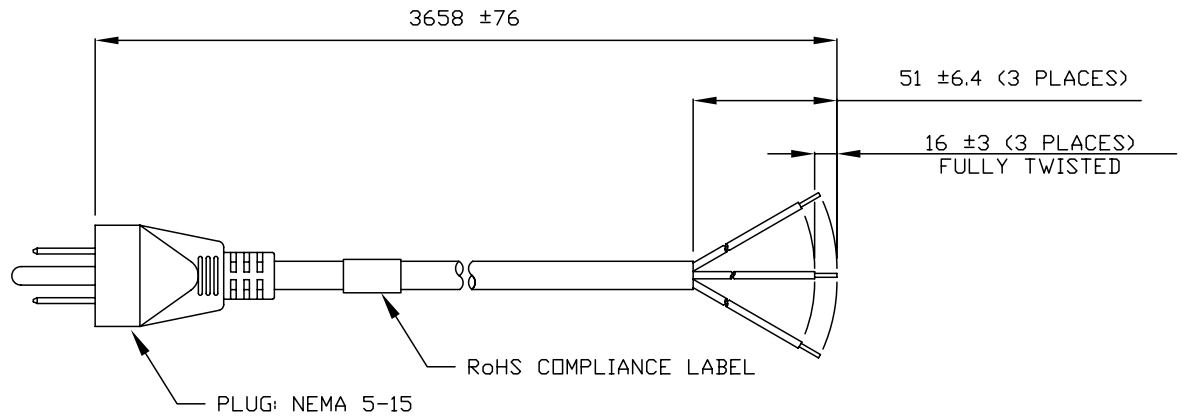

VOLEX

GROUP

Standard Cord Details: 17412 10 B1

Specifications	
Certifications	
Part Number	17412 10 B1
Connector Type	none
Plug Type	5-15P
Category	Rubber
Application	Non-Detachable
Plug Catalog No.	
Connector Catalog No.	
Cable	SJ AWG 18x3
Jacket Color	Black
Length in Feet	12
Length in Meters	3.66
Temperature Rating	60 C
Packaging Units Per Carton	25
Color Coding	North America
Nominal OD in Inches	0.315
Nominal OD in Millimeters	8
Notes	See 17422 for 16 gauge version.

VOLEX RESERVES THE RIGHT TO ALTER NON-CRITICAL DIMENSIONS WITHOUT NOTICE.

PACKAGING: FOLD & TIE

NOTES

- 1) CORDAGE: 18/3 SJ, 60°C, BLACK
- 2) APPROVALS:
- 3) RATING: 10 AMP/125 VOLTS
- 4) FLAME RATING : FT2
- 5) PACKAGING: 25 PIECES/CARTON
- 6) ALL DIMENSIONS IN MILLIMETERS.

REV	DESCRIPTION	DATE
2	REDRAWN TO SHOW CHINESE MANUFACTURED CORD	12/3/07
1	C.U.D - NEW RELEASE	9/6/07

FORM IN71-07 REV.A

- Indianapolis, IN
- Conover, N.C.
- Freemont, CA
- Aguascalientes, MX
- Tijuana, Mexico
- Hermosillo, MX
- Clinton, AR
- Kanata, Canada

FINISH:
JACKET: SMOOTH

SCALE:
NOT TO SCALE

ECD:
N/A

ITEM DESCRIPTION
CORDSET - NORTH AMERICAN
POWER SUPPLY CORD (12')

TOLERANCE UNLESS OTHERWISE SPECIFIED
.XXX ± .005
.X ± .02
.X ± .03
FRACT. ± 1/32
ANGULAR ± 1/2°