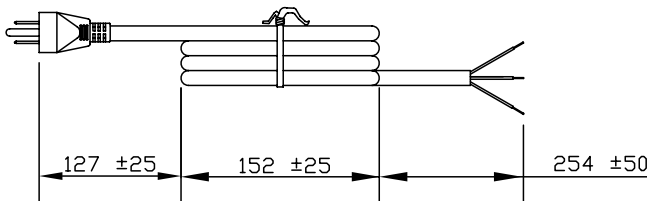

VOLEX

GROUP

Standard Cord Details: 17412 10 B1

Specifications	
Certifications	
Part Number	17412 10 B1
Connector Type	none
Plug Type	5-15P
Category	Rubber
Application	Non-Detachable
Plug Catalog No.	
Connector Catalog No.	
Cable	SJ AWG 18x3
Jacket Color	Black
Length in Feet	12
Length in Meters	3.66
Temperature Rating	60 C
Packaging Units Per Carton	25
Color Coding	North America
Nominal OD in Inches	0.315
Nominal OD in Millimeters	8
Notes	See 17422 for 16 gauge version.

VOLEX RESERVES THE RIGHT TO ALTER NON-CRITICAL DIMENSIONS WITHOUT NOTICE.

PACKAGING: FOLD & TIE

NOTES

- 1) CORDAGE: 18/3 SJ, 60°C, BLACK
- 2) APPROVALS:
- 3) RATING: 10 AMP/125 VOLTS
- 4) FLAME RATING : FT2
- 5) PACKAGING: 25 PIECES/CARTON
- 6) ALL DIMENSIONS IN MILLIMETERS.

REV	DESCRIPTION	DATE
2	REDRAWN TO SHOW CHINESE MANUFACTURED CORD	12/3/07
1	C.U.D - NEW RELEASE	9/6/07

FORM IN71-07 REV.A

- Indianapolis, IN
- Conover, N.C.
- Freemont, CA
- Aguascalientes, MX
- Tijuana, Mexico
- Hermosillo, MX
- Clinton, AR
- Kanata, Canada

FINISH:
JACKET: SMOOTH

SCALE:
NOT TO SCALE

ECD:
N/A

ITEM DESCRIPTION
CORDSET - NORTH AMERICAN
POWER SUPPLY CORD (12')

TOLERANCE UNLESS OTHERWISE SPECIFIED
.XXX ± .005
.X ± .02
.X ± .03
FRACT. ± 1/32
ANGULAR ± 1/2°