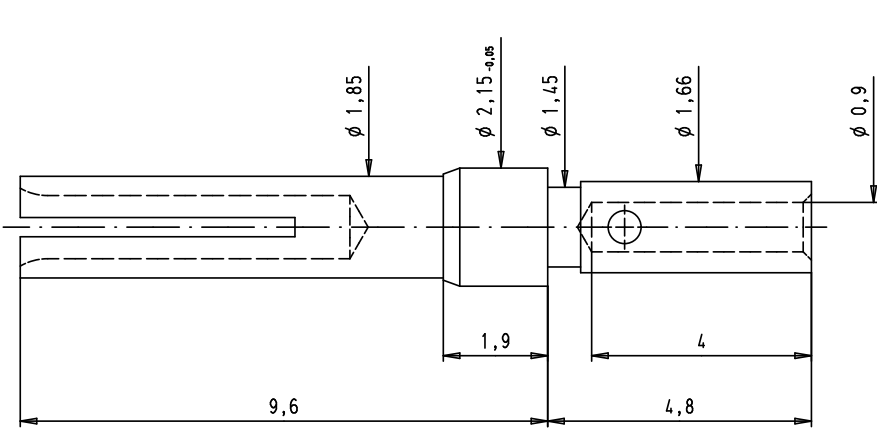

Alle Rechte vorbehalten/ All rights reserved

				Det.	Name	 All Dim. in mm Orig. Size DIN A4	Inducom Female straight turned signal contact with crimp termination for AWG 22 wires	Maßstab/ Scale 10:1
			Detail.	07/04/04	HAGE			
			Insp.					
				Stand.				
61 03 000 0096	PL1	35638	23/01/09	PK	HARTING EURL		TB 61 03 000 0096 Sub.	Blatt/ Page 1 / 1
Part number	Performance level	31986	07/04/04	HAGE	F-95972 Paris			
			Mod.	Det.	Name			