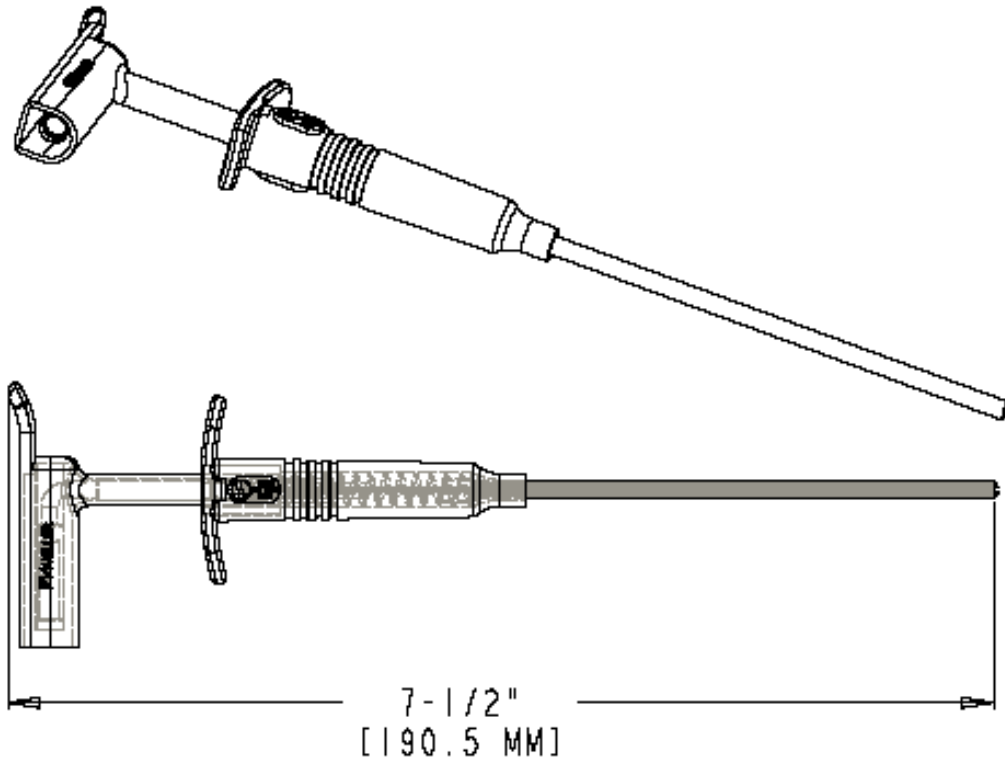

**Part Number:**

**BU-20433-\***

**Description:**

**Right Angle Insulated Clamp Clip**

3507

- Right Angle Insulated Clamp Clip
- Compatible with all shrouded, unshrouded, or retractable 0.16"(4 mm) banana plugs
- Material: Housing: nylon; Contact: nickel-plated beryllium copper
- Length: 7.50" (190.5 mm)
- \*Std. Colors: -0 Black, -2 Red, -4 Yellow, -6 Blue
- Rating: 1000V, 1 Amps, IEC 1010 Compliant
- RoHS Compliant